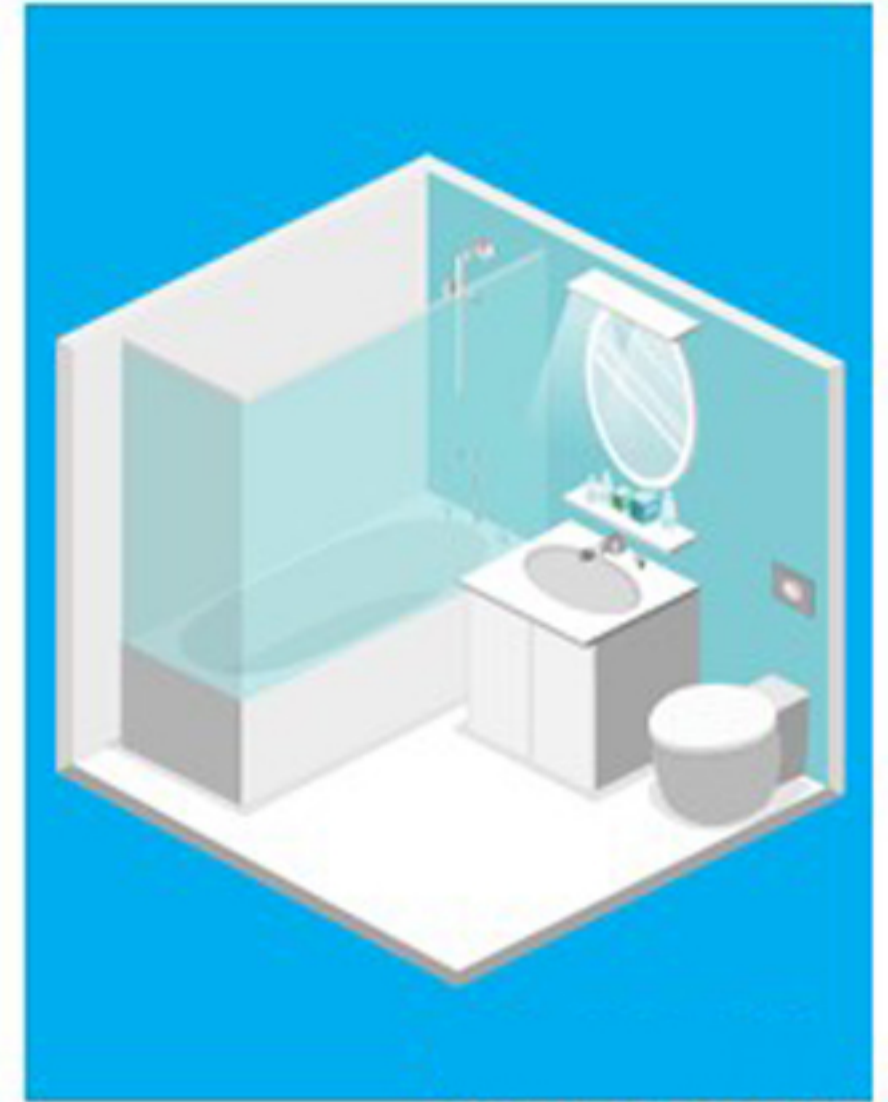

RAD80LED

80 CFM Ceiling Exhaust Bathroom Fan

**For Medium Sized
Rooms (80 sq. ft.)**

Premium Features:

Dimmable LED Light
with 30,00 Lifespan

Sleek, low profile install
with Flush Mount

Integrated Heater with
thermostat regulator