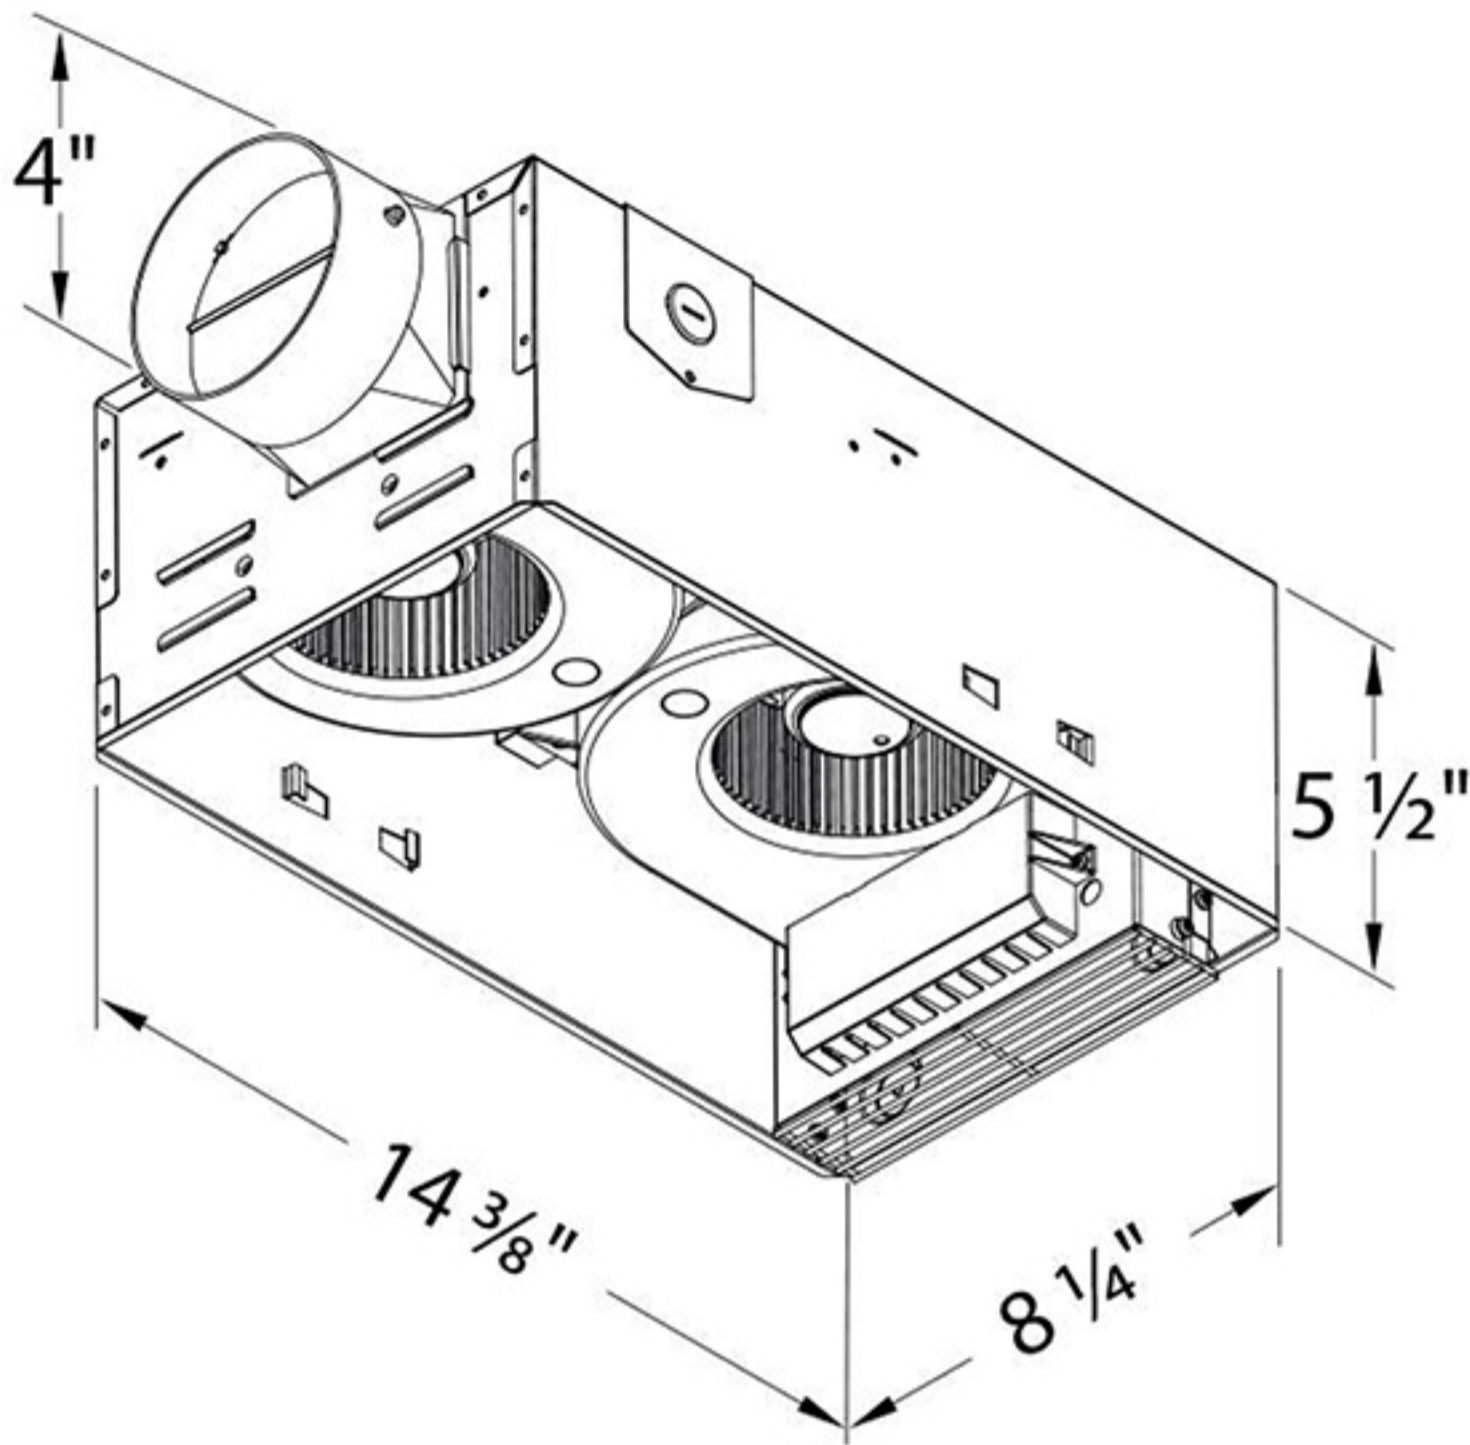

RAD80LED

80 CFM Ceiling Exhaust Bathroom Fan

**For Medium Sized
Rooms (80 sq. ft.)**

Premium Features:

Dimmable LED Light
with 30,00 Lifespan

Sleek, low profile install
with Flush Mount

Integrated Heater with
thermostat regulator