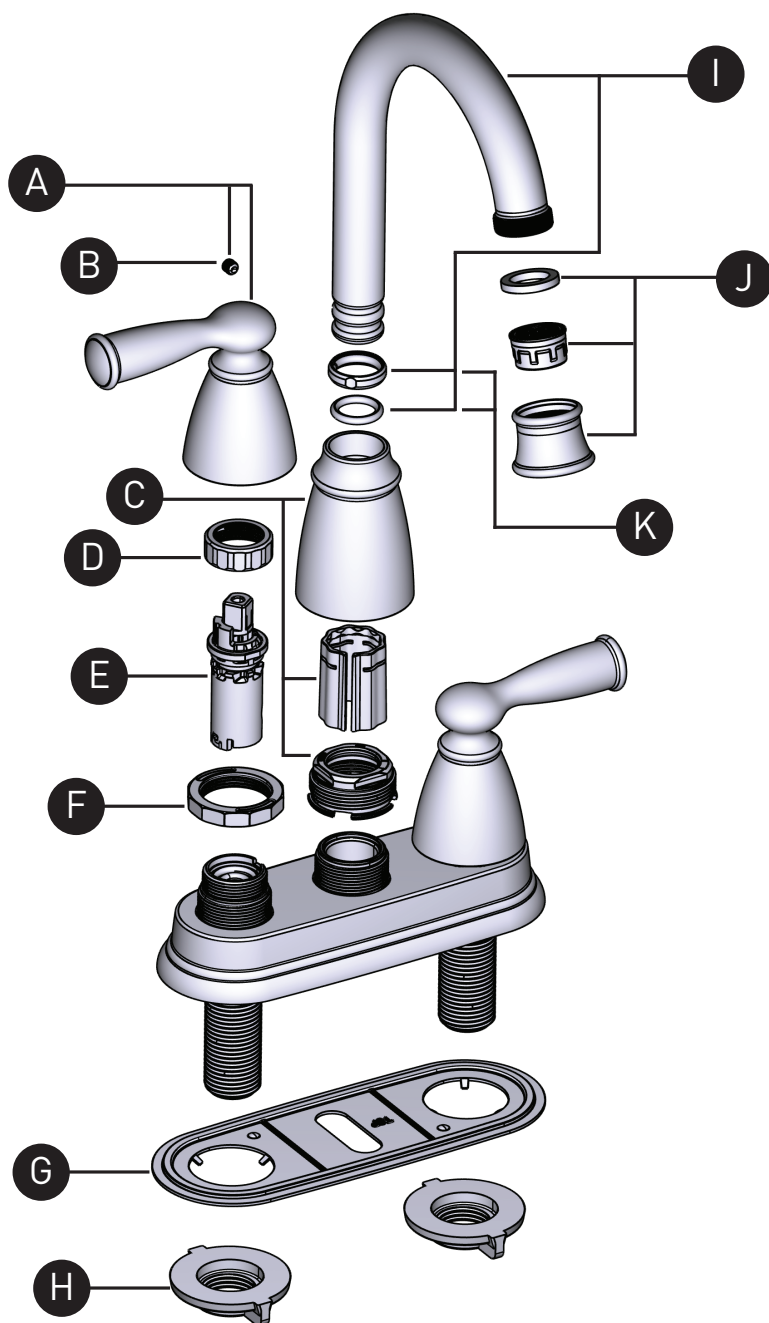

MOEN®

ORDER BY PART NUMBER

Illustrated Parts

Banbury®

Two Handle Centerset Lavatory Faucet

MODEL

84943
84943SRN
84943BL
84943BRB

FINISH

Chrome
Spot-Resist Brushed Nickel
Matte Black
Mediterranean Bronze

NOTES

Spring-Loaded Waste
Spring-Loaded Waste
Spring-Loaded Waste
Spring-Loaded Waste

WASTE ASSEMBLIES

For Waste Service Order Full Assembly

USE ON DECKS
< 1/4" (6mm)

USE ON DECKS
> 1-3/16" (30mm)

ORDER BY PART NUMBER

ID	Kit Description	Kit Number	Finish
A	Handle Kit - Hot	205881	Chrome
		205881SRN	Spot Resist Brushed Nickel
		205881BL	Matte Black
		205881BRB	Mediterranean Bronze
	Handle Kit - Cold	205882	Chrome
		205882SRN	Spot Resist Brushed Nickel
		205882BL	Matte Black
		205882BRB	Mediterranean Bronze
B	Set Screw (Requires 3/32" hex key)	159198	
C	Spout Hub Kit	205884	Chrome
		205884SRN	Spot Resist Brushed Nickel
		205884BL	Matte Black
		205884BRB	Mediterranean Bronze
D	Cartridge Nut (Qty 2)	97535	
E	Replacement Cartridge	1224	
F	Escutcheon Nut (Qty 2)	130560	
G	Deck Gasket	205883	
		205883BL	Use for Mediterranean and Matte Black
H	Mounting Nuts (Qty 2)	145665	Matte Black
I	Spout Kit	142052	Chrome
		142052BRB	Mediterranean Bronze
		142052SRN	Spot Resist Brushed Nickel
		142052BL	Matte Black
J	Aerator Kit - 1.2gpm	204275	Chrome
		204275SRN	Spot Resist Brushed Nickel
		204275BL	Matte Black
		204275BRB	Mediterranean Bronze
K	Spout O-Ring Kit	103432	
L	Spring-Loaded Waste - Full Assembly	186478	Chrome
		186478CSL	Spot Resist Brushed Nickel
		186478BRB	Mediterranean Bronze
		186478BL	Matte Black
M	Thin Deck Spacer Kit (Qty 2)	146936	
N	Thick Deck Extension Kit (Qty 2)	100818	