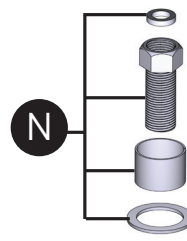

MOEN®

ORDER BY PART NUMBER

Illustrated Parts

Banbury®

Two Handle Centerset Lavatory Faucet

MODEL

84943
84943SRN
84943BL
84943BRB

FINISH

Chrome
Spot-Resist Brushed Nickel
Matte Black
Mediterranean Bronze

NOTES

Spring-Loaded Waste
Spring-Loaded Waste
Spring-Loaded Waste
Spring-Loaded Waste

WASTE ASSEMBLIES

For Waste Service Order Full Assembly

USE ON DECKS
< 1/4" (6mm)

USE ON DECKS
> 1-3/16" (30mm)

ORDER BY PART NUMBER

ID	Kit Description	Kit Number	Finish
A	Handle Kit - Hot	205881	Chrome
		205881SRN	Spot Resist Brushed Nickel
		205881BL	Matte Black
		205881BRB	Mediterranean Bronze
	Handle Kit - Cold	205882	Chrome
		205882SRN	Spot Resist Brushed Nickel
		205882BL	Matte Black
		205882BRB	Mediterranean Bronze
B	Set Screw (Requires 3/32" hex key)	159198	
C	Spout Hub Kit	205884	Chrome
		205884SRN	Spot Resist Brushed Nickel
		205884BL	Matte Black
		205884BRB	Mediterranean Bronze
D	Cartridge Nut (Qty 2)	97535	
E	Replacement Cartridge	1224	
F	Escutcheon Nut (Qty 2)	130560	
G	Deck Gasket	205883	
		205883BL	Use for Mediterranean and Matte Black
H	Mounting Nuts (Qty 2)	145665	Matte Black
I	Spout Kit	142052	Chrome
		142052BRB	Mediterranean Bronze
		142052SRN	Spot Resist Brushed Nickel
		142052BL	Matte Black
J	Aerator Kit - 1.2gpm	204275	Chrome
		204275SRN	Spot Resist Brushed Nickel
		204275BL	Matte Black
		204275BRB	Mediterranean Bronze
K	Spout O-Ring Kit	103432	
L	Spring-Loaded Waste - Full Assembly	186478	Chrome
		186478CSL	Spot Resist Brushed Nickel
		186478BRB	Mediterranean Bronze
		186478BL	Matte Black
M	Thin Deck Spacer Kit (Qty 2)	146936	
N	Thick Deck Extension Kit (Qty 2)	100818	