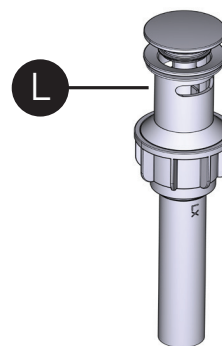

MOEN®

ORDER BY PART NUMBER

Illustrated Parts

Banbury®

Two Handle Centerset Lavatory Faucet

MODEL

84943
84943SRN
84943BL
84943BRB

FINISH

Chrome
Spot-Resist Brushed Nickel
Matte Black
Mediterranean Bronze

NOTES

Spring-Loaded Waste
Spring-Loaded Waste
Spring-Loaded Waste
Spring-Loaded Waste

WASTE ASSEMBLIES

For Waste Service Order Full Assembly

USE ON DECKS
< 1/4" (6mm)

USE ON DECKS
> 1-3/16" (30mm)

ORDER BY PART NUMBER

ID	Kit Description	Kit Number	Finish
A	Handle Kit - Hot	205881	Chrome
		205881SRN	Spot Resist Brushed Nickel
		205881BL	Matte Black
		205881BRB	Mediterranean Bronze
	Handle Kit - Cold	205882	Chrome
		205882SRN	Spot Resist Brushed Nickel
		205882BL	Matte Black
		205882BRB	Mediterranean Bronze
B	Set Screw (Requires 3/32" hex key)	159198	
C	Spout Hub Kit	205884	Chrome
		205884SRN	Spot Resist Brushed Nickel
		205884BL	Matte Black
		205884BRB	Mediterranean Bronze
D	Cartridge Nut (Qty 2)	97535	
E	Replacement Cartridge	1224	
F	Escutcheon Nut (Qty 2)	130560	
G	Deck Gasket	205883	
		205883BL	Use for Mediterranean and Matte Black
H	Mounting Nuts (Qty 2)	145665	Matte Black
I	Spout Kit	142052	Chrome
		142052BRB	Mediterranean Bronze
		142052SRN	Spot Resist Brushed Nickel
		142052BL	Matte Black
J	Aerator Kit - 1.2gpm	204275	Chrome
		204275SRN	Spot Resist Brushed Nickel
		204275BL	Matte Black
		204275BRB	Mediterranean Bronze
K	Spout O-Ring Kit	103432	
L	Spring-Loaded Waste - Full Assembly	186478	Chrome
		186478CSL	Spot Resist Brushed Nickel
		186478BRB	Mediterranean Bronze
		186478BL	Matte Black
M	Thin Deck Spacer Kit (Qty 2)	146936	
N	Thick Deck Extension Kit (Qty 2)	100818	