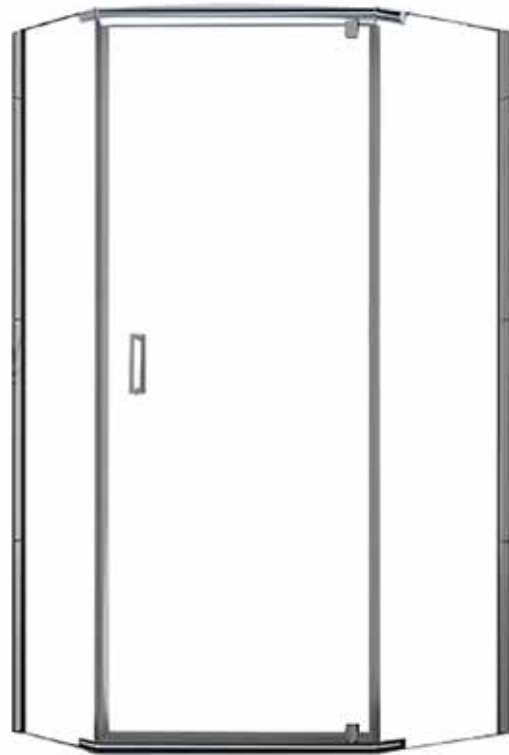

FRAMELESS NEO-ANGLE SHOWER DOOR

Model #: CVNA0574-CL-BN

FITS CENTERLINE 18-1/2" x 24" x 18-1/2" & 74"H

Clear Glass

Brushed Nickel Finish

1/4" tempered safety glass

An anodized aluminum frame

Stylish 8" back-to-back handle

Easy installation - no cutting necessary

Full length magnetic strike for ultimate water seal

Reversible left or right hand swing

Convenient 71-5/8" walk through height

Sizing to coordinate with most
38" Neo-Angle bases

H2OFF® Clean Glass Technology is applied
to the inside surface of the glass

Backed by a 10-Year Warranty