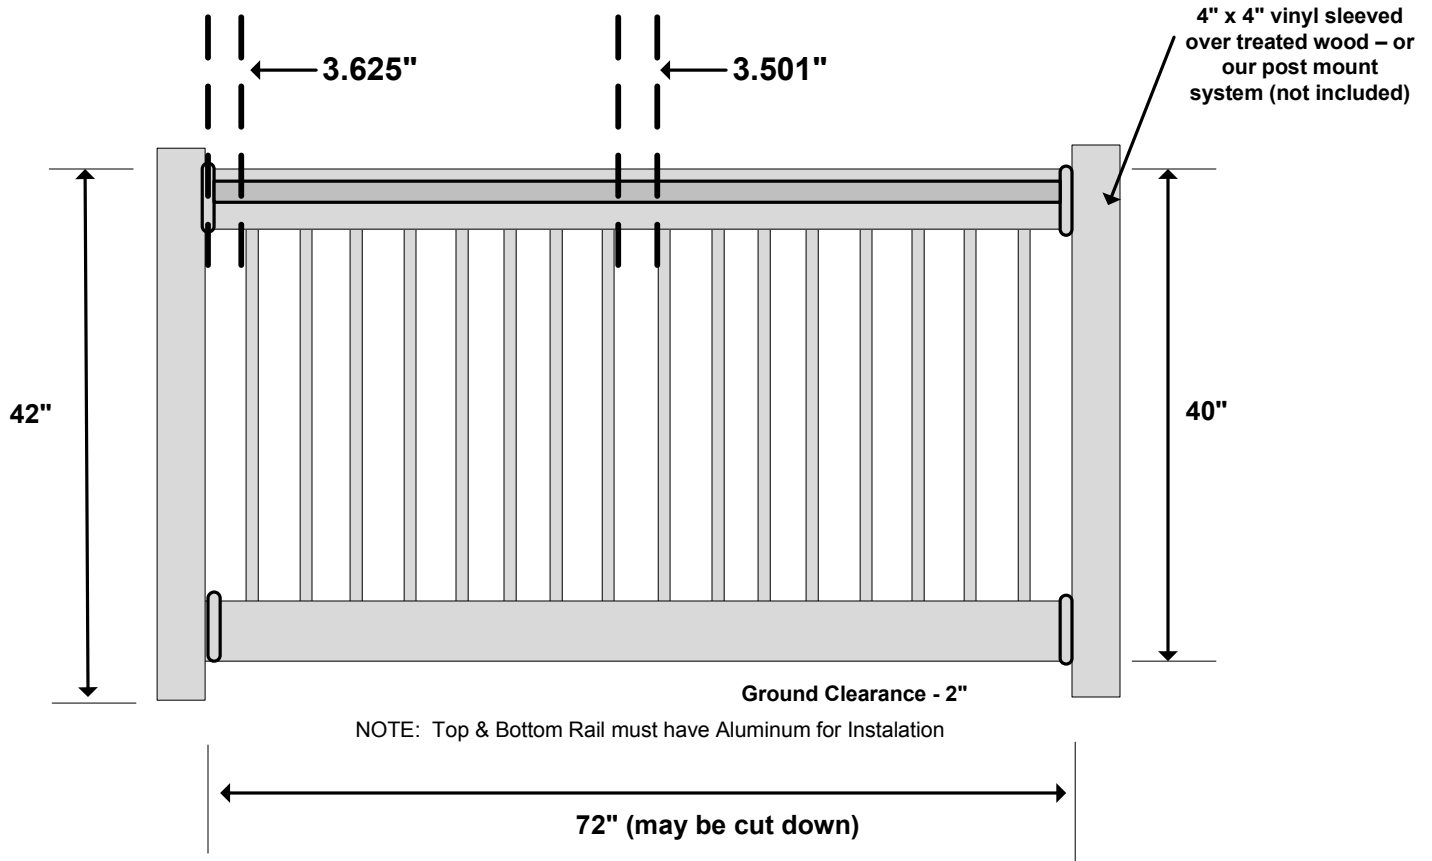

T-Rail Top & 2" x 3.5" Bottom w/Round Aluminum Spindles

Product Evaluation Report – PER-12049

6' Straight Railing Kit
WWR-T42-R6

Material per 72" wide panel

1	Number of Panels				
1	Top Rail - T-Rail	T-Rail Top - 72"*			
1	Bottom Rail	2" x 3.5" x 72"*			
2	Aluminum Channel	Fits into the top & bottom rail			
2	Straight Bkts (Pairs)	T-Rail & 2" x 3.5" Straight Set			
16	Spindles	Black - 3/4" x 38" Round Aluminum Spindles			
	*Actual Measurements may vary				