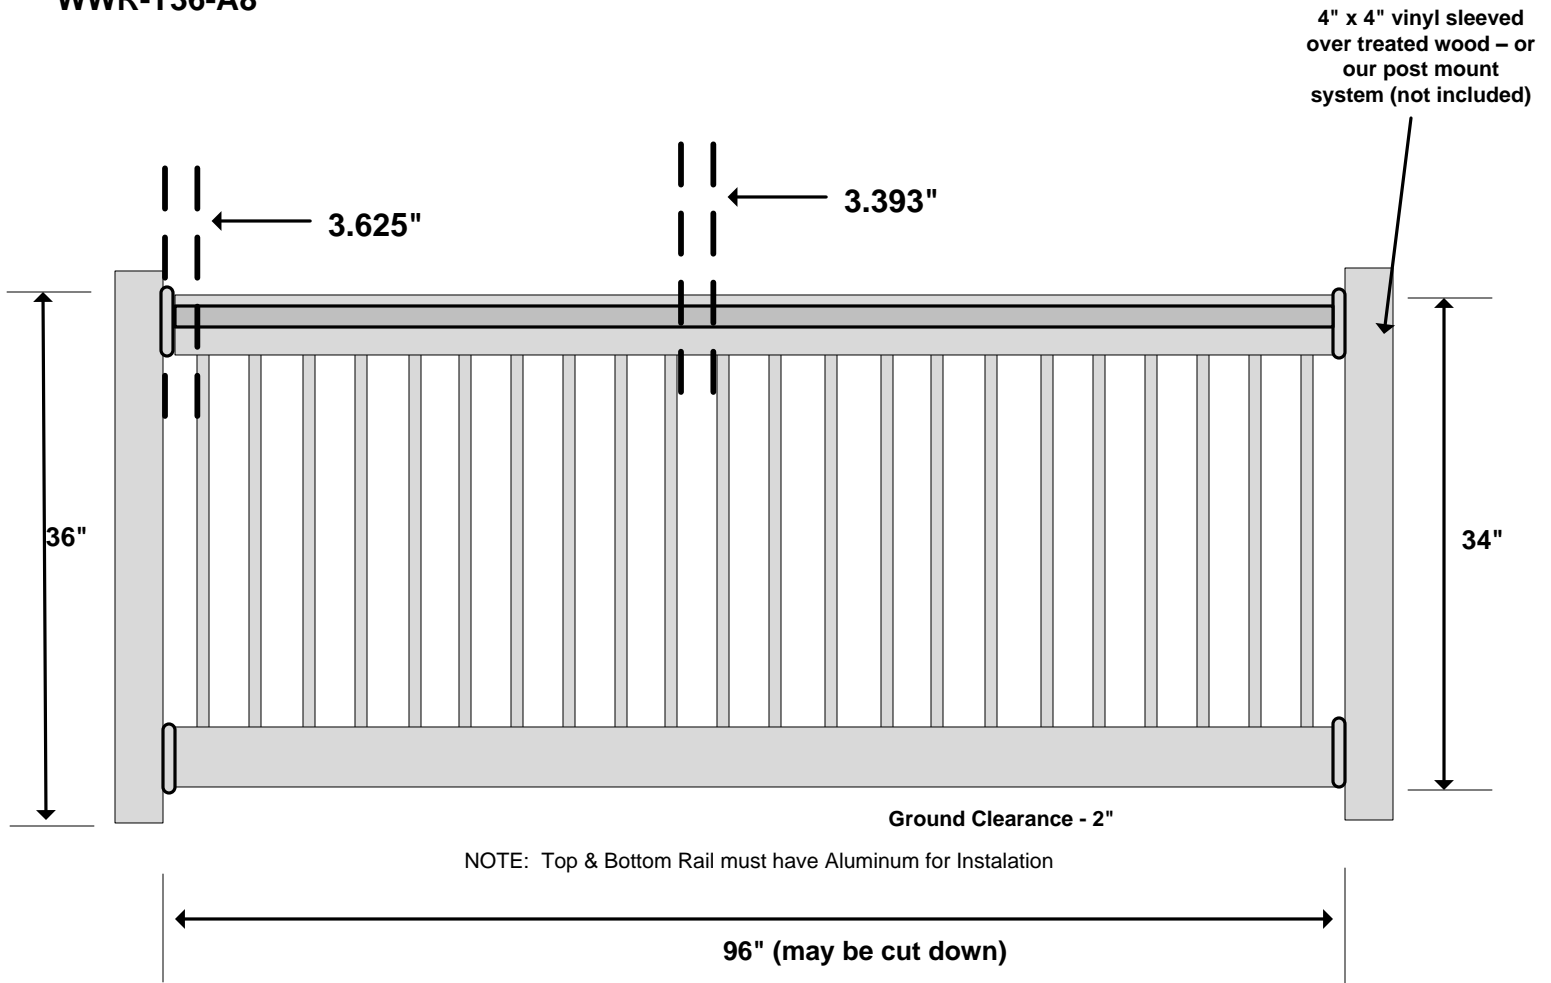

# T-Rail Top & 2" x 3.5" Bottom w/Square Aluminum Pickets

## Product Evaluation Report – PER-12049

8' Straight Railing Kit

WWR-T36-A8

### Material per 96" wide panel

1	Number of Panels					
1	Top Rail - T-Rail	T-Rail Top - 96"*				
1	Bottom Rail	2" x 3.5" x 96"*				
2	Aluminum Channel	Fits into the top & bottom rail				
2	Straight Bkts (Pairs)	T-Rail & 2" x 3.5" Straight Set				
22	Pickets	Black - 3/4" x 32" Square Aluminum Pickets				
	*Actual Measurements may vary					