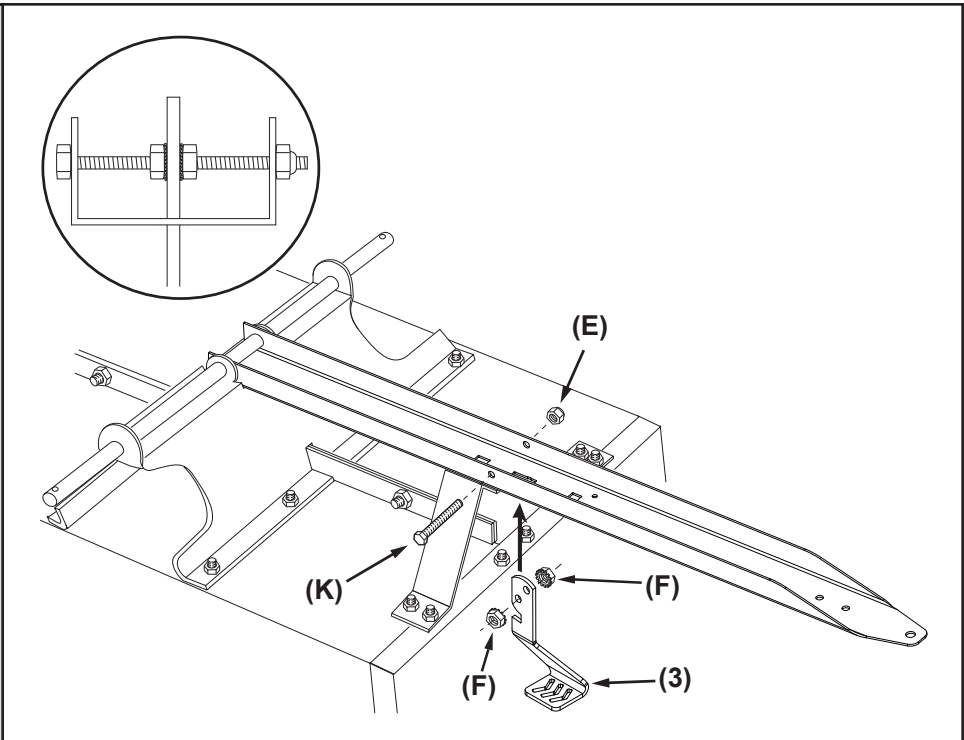

**UTILITY 12 CART**  
**45-01015-999**

# 45-01015-999

REF NO.	PART NO.	DESCRIPTION	QTY	REF NO.	PART NO.	DESCRIPTION	QTY
1	23985	Cart Body	2	17	43014	Hub Cap	2
2	23502	Tailgate	1	18	43866	1/4-20 x 5/8" Hex Bolt	21
3	62458	Tailgate Reinforcement Bracket	1	19	47189	1/4-20 Nylock Nut	21
4	23548	Tailgate Guide	2	20	43814	5/16-18 x 3/4" Truss Hd Bolt	12
5	23492	Front Panel	1	21	46980	5/16-18 Hex Nut (SEMS)	2
6	25996	Wheel Support	1	22	43001	3/8-16 x 1" Hex Bolt	2
7	24497	Latch Stand Bracket	1	23	43343	1/8" Hair Cotter pin	1
8	28258	Foot Peddle Latch	1	24	HA21362	3/8-16 Nylock Nut	2
9	23687	Hitch Bracket	1	25	47408	Extension Spring	1
10	27716	Draw Bar Tongue	1	26	47622	Spring Puller Tool	1
11	24896	Axle, Wheel 3/4" Dia	1	27	47407	5/16-18 x 4" Hex Bolt	1
12	23484	Front Corner Cap	2	28	47810	5/16-18 Nylock Nut	13
13	43008	Wheel 16/4.00 x 8.00	2	29	HA23638	Clevis Pin	1
14	43010	1/8" dia x 1" Cotter Pin	2	30	44798	Flanged Bearing	2
15	43009	3/4" Flat Washer	6	31	25912	Axle Clip	2
16	43631	Wheel Bearing	4		45348	Owners Manual	1