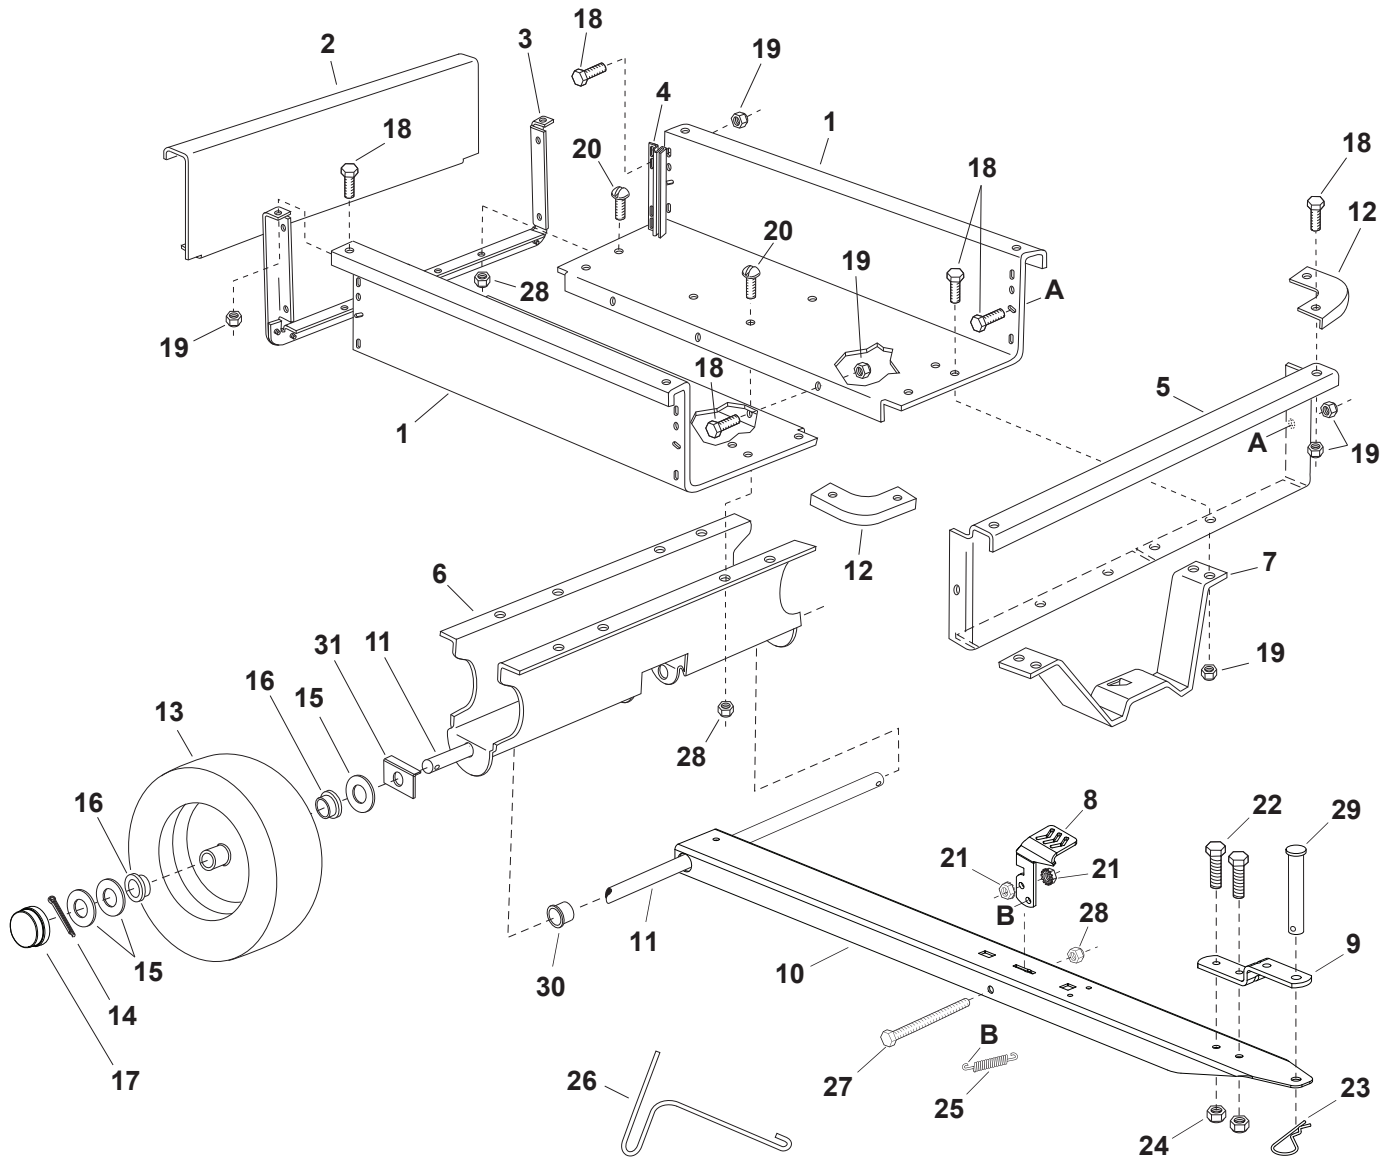

**UTILITY 12 CART**  
**45-01015-999**

# 45-01015-999

REF NO.	PART NO.	DESCRIPTION	QTY	REF NO.	PART NO.	DESCRIPTION	QTY
1	23985	Cart Body	2	17	43014	Hub Cap	2
2	23502	Tailgate	1	18	43866	1/4-20 x 5/8" Hex Bolt	21
3	62458	Tailgate Reinforcement Bracket	1	19	47189	1/4-20 Nylock Nut	21
4	23548	Tailgate Guide	2	20	43814	5/16-18 x 3/4" Truss Hd Bolt	12
5	23492	Front Panel	1	21	46980	5/16-18 Hex Nut (SEMS)	2
6	25996	Wheel Support	1	22	43001	3/8-16 x 1" Hex Bolt	2
7	24497	Latch Stand Bracket	1	23	43343	1/8" Hair Cotter pin	1
8	28258	Foot Peddle Latch	1	24	HA21362	3/8-16 Nylock Nut	2
9	23687	Hitch Bracket	1	25	47408	Extension Spring	1
10	27716	Draw Bar Tongue	1	26	47622	Spring Puller Tool	1
11	24896	Axle, Wheel 3/4" Dia	1	27	47407	5/16-18 x 4" Hex Bolt	1
12	23484	Front Corner Cap	2	28	47810	5/16-18 Nylock Nut	13
13	43008	Wheel 16/4.00 x 8.00	2	29	HA23638	Clevis Pin	1
14	43010	1/8" dia x 1" Cotter Pin	2	30	44798	Flanged Bearing	2
15	43009	3/4" Flat Washer	6	31	25912	Axle Clip	2
16	43631	Wheel Bearing	4		45348	Owners Manual	1