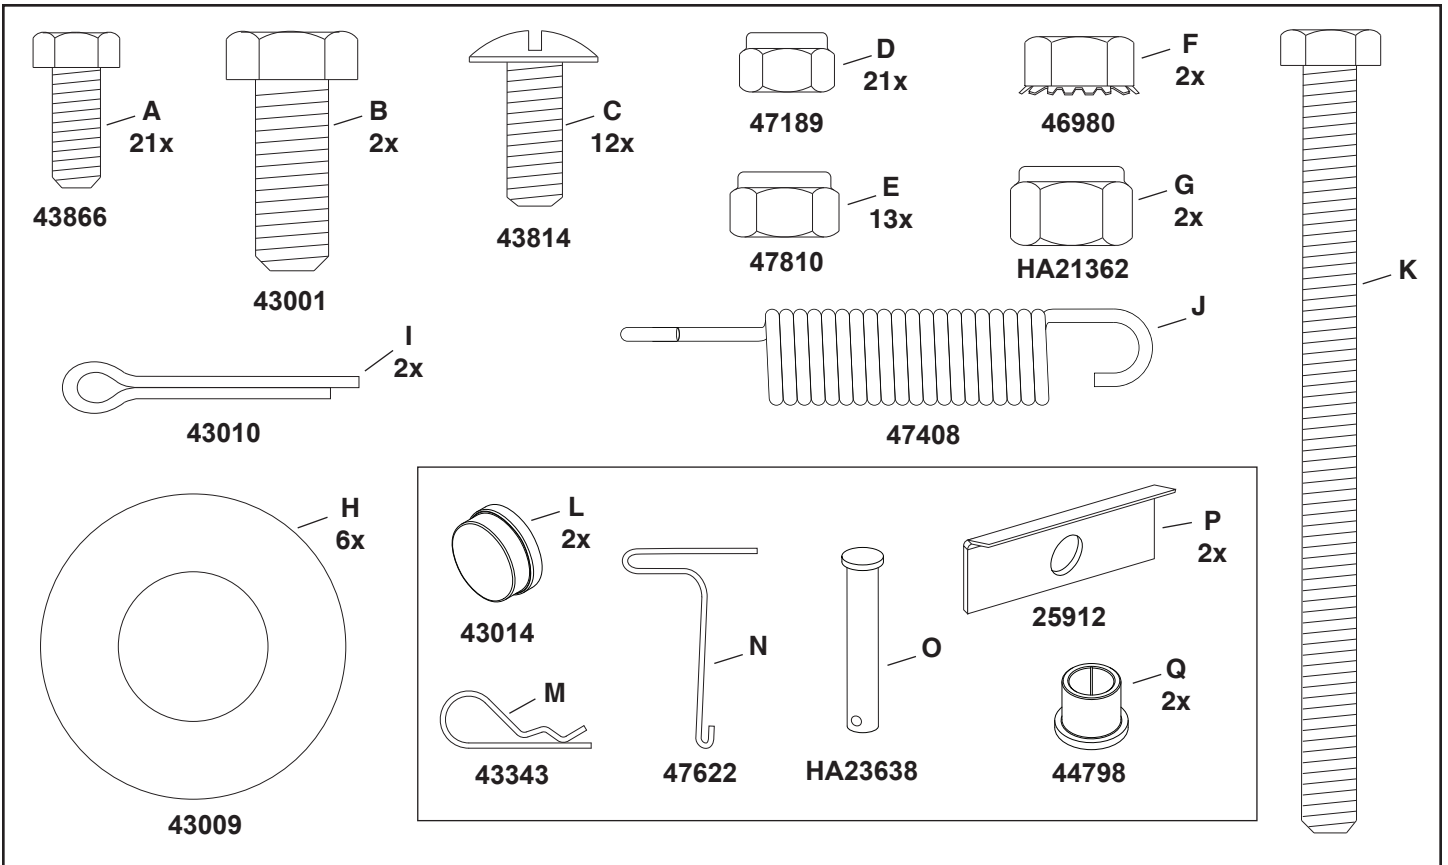

**UTILITY 12 CART**  
**45-01015-999**

# 45-01015-999

REF NO.	PART NO.	DESCRIPTION	QTY	REF NO.	PART NO.	DESCRIPTION	QTY
1	23985	Cart Body	2	17	43014	Hub Cap	2
2	23502	Tailgate	1	18	43866	1/4-20 x 5/8" Hex Bolt	21
3	62458	Tailgate Reinforcement Bracket	1	19	47189	1/4-20 Nylock Nut	21
4	23548	Tailgate Guide	2	20	43814	5/16-18 x 3/4" Truss Hd Bolt	12
5	23492	Front Panel	1	21	46980	5/16-18 Hex Nut (SEMS)	2
6	25996	Wheel Support	1	22	43001	3/8-16 x 1" Hex Bolt	2
7	24497	Latch Stand Bracket	1	23	43343	1/8" Hair Cotter pin	1
8	28258	Foot Peddle Latch	1	24	HA21362	3/8-16 Nylock Nut	2
9	23687	Hitch Bracket	1	25	47408	Extension Spring	1
10	27716	Draw Bar Tongue	1	26	47622	Spring Puller Tool	1
11	24896	Axle, Wheel 3/4" Dia	1	27	47407	5/16-18 x 4" Hex Bolt	1
12	23484	Front Corner Cap	2	28	47810	5/16-18 Nylock Nut	13
13	43008	Wheel 16/4.00 x 8.00	2	29	HA23638	Clevis Pin	1
14	43010	1/8" dia x 1" Cotter Pin	2	30	44798	Flanged Bearing	2
15	43009	3/4" Flat Washer	6	31	25912	Axle Clip	2
16	43631	Wheel Bearing	4		45348	Owners Manual	1