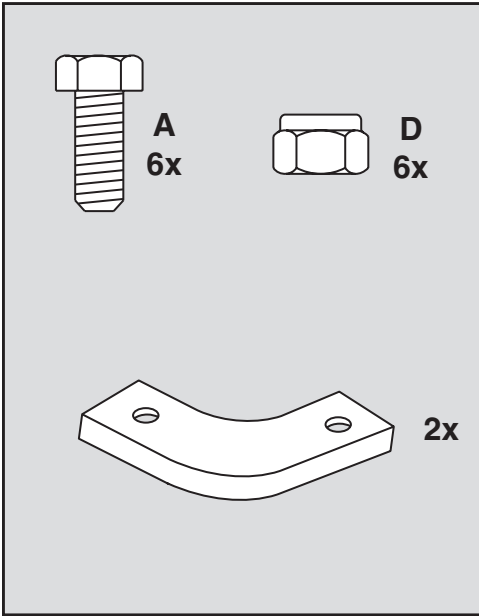

**UTILITY 12 CART**  
**45-01015-999**

# 45-01015-999

REF NO.	PART NO.	DESCRIPTION	QTY	REF NO.	PART NO.	DESCRIPTION	QTY
1	23985	Cart Body	2	17	43014	Hub Cap	2
2	23502	Tailgate	1	18	43866	1/4-20 x 5/8" Hex Bolt	21
3	62458	Tailgate Reinforcement Bracket	1	19	47189	1/4-20 Nylock Nut	21
4	23548	Tailgate Guide	2	20	43814	5/16-18 x 3/4" Truss Hd Bolt	12
5	23492	Front Panel	1	21	46980	5/16-18 Hex Nut (SEMS)	2
6	25996	Wheel Support	1	22	43001	3/8-16 x 1" Hex Bolt	2
7	24497	Latch Stand Bracket	1	23	43343	1/8" Hair Cotter pin	1
8	28258	Foot Peddle Latch	1	24	HA21362	3/8-16 Nylock Nut	2
9	23687	Hitch Bracket	1	25	47408	Extension Spring	1
10	27716	Draw Bar Tongue	1	26	47622	Spring Puller Tool	1
11	24896	Axle, Wheel 3/4" Dia	1	27	47407	5/16-18 x 4" Hex Bolt	1
12	23484	Front Corner Cap	2	28	47810	5/16-18 Nylock Nut	13
13	43008	Wheel 16/4.00 x 8.00	2	29	HA23638	Clevis Pin	1
14	43010	1/8" dia x 1" Cotter Pin	2	30	44798	Flanged Bearing	2
15	43009	3/4" Flat Washer	6	31	25912	Axle Clip	2
16	43631	Wheel Bearing	4		45348	Owners Manual	1