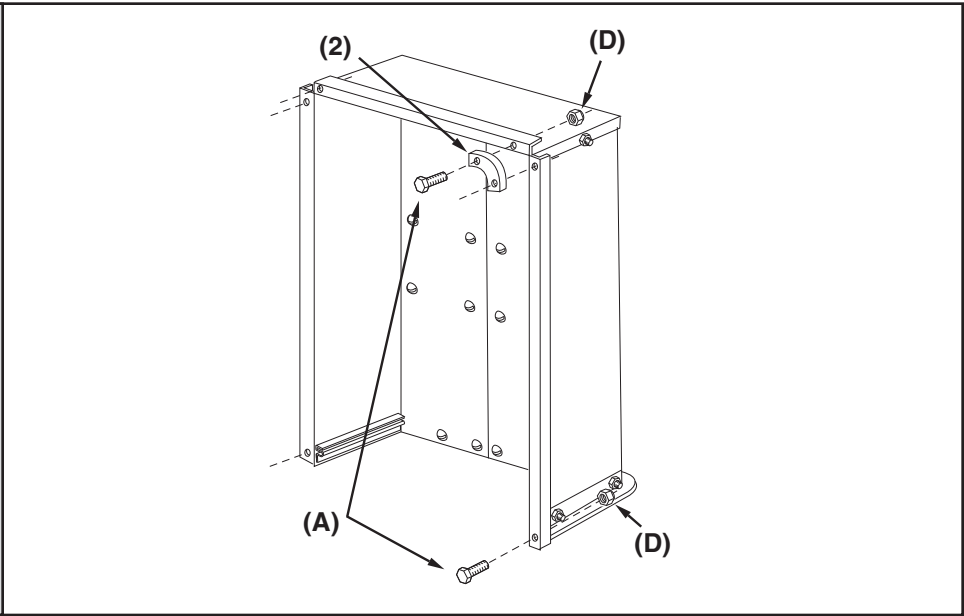

# 45-01015-999

REF NO.	PART NO.	DESCRIPTION	QTY	REF NO.	PART NO.	DESCRIPTION	QTY
1	23985	Cart Body	2	17	43014	Hub Cap	2
2	23502	Tailgate	1	18	43866	1/4-20 x 5/8" Hex Bolt	21
3	62458	Tailgate Reinforcement Bracket	1	19	47189	1/4-20 Nylock Nut	21
4	23548	Tailgate Guide	2	20	43814	5/16-18 x 3/4" Truss Hd Bolt	12
5	23492	Front Panel	1	21	46980	5/16-18 Hex Nut (SEMS)	2
6	25996	Wheel Support	1	22	43001	3/8-16 x 1" Hex Bolt	2
7	24497	Latch Stand Bracket	1	23	43343	1/8" Hair Cotter pin	1
8	28258	Foot Peddle Latch	1	24	HA21362	3/8-16 Nylock Nut	2
9	23687	Hitch Bracket	1	25	47408	Extension Spring	1
10	27716	Draw Bar Tongue	1	26	47622	Spring Puller Tool	1
11	24896	Axle, Wheel 3/4" Dia	1	27	47407	5/16-18 x 4" Hex Bolt	1
12	23484	Front Corner Cap	2	28	47810	5/16-18 Nylock Nut	13
13	43008	Wheel 16/4.00 x 8.00	2	29	HA23638	Clevis Pin	1
14	43010	1/8" dia x 1" Cotter Pin	2	30	44798	Flanged Bearing	2
15	43009	3/4" Flat Washer	6	31	25912	Axle Clip	2
16	43631	Wheel Bearing	4		45348	Owners Manual	1