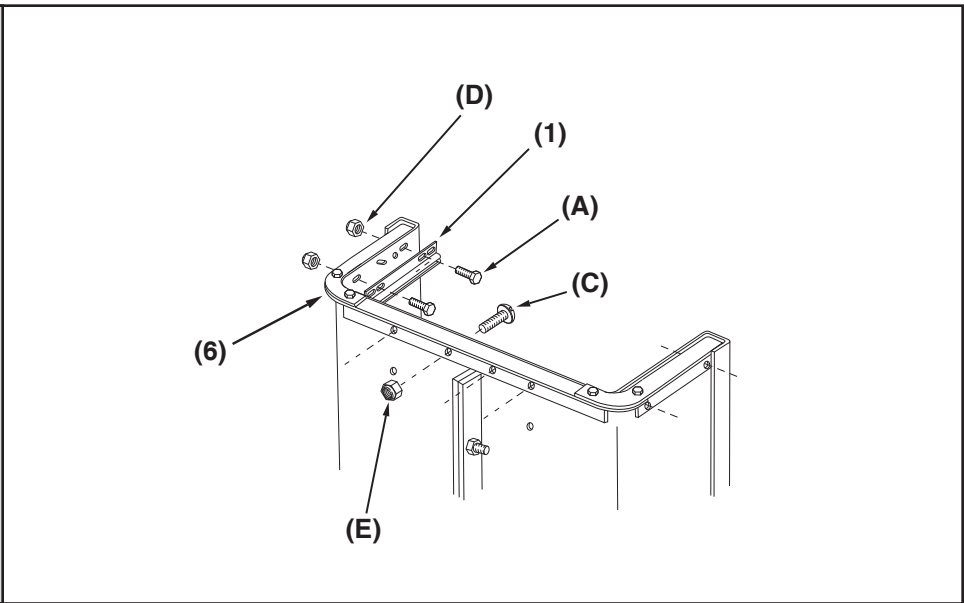

**UTILITY 12 CART**  
**45-01015-999**

# 45-01015-999

REF NO.	PART NO.	DESCRIPTION	QTY	REF NO.	PART NO.	DESCRIPTION	QTY
1	23985	Cart Body	2	17	43014	Hub Cap	2
2	23502	Tailgate	1	18	43866	1/4-20 x 5/8" Hex Bolt	21
3	62458	Tailgate Reinforcement Bracket	1	19	47189	1/4-20 Nylock Nut	21
4	23548	Tailgate Guide	2	20	43814	5/16-18 x 3/4" Truss Hd Bolt	12
5	23492	Front Panel	1	21	46980	5/16-18 Hex Nut (SEMS)	2
6	25996	Wheel Support	1	22	43001	3/8-16 x 1" Hex Bolt	2
7	24497	Latch Stand Bracket	1	23	43343	1/8" Hair Cotter pin	1
8	28258	Foot Peddle Latch	1	24	HA21362	3/8-16 Nylock Nut	2
9	23687	Hitch Bracket	1	25	47408	Extension Spring	1
10	27716	Draw Bar Tongue	1	26	47622	Spring Puller Tool	1
11	24896	Axle, Wheel 3/4" Dia	1	27	47407	5/16-18 x 4" Hex Bolt	1
12	23484	Front Corner Cap	2	28	47810	5/16-18 Nylock Nut	13
13	43008	Wheel 16/4.00 x 8.00	2	29	HA23638	Clevis Pin	1
14	43010	1/8" dia x 1" Cotter Pin	2	30	44798	Flanged Bearing	2
15	43009	3/4" Flat Washer	6	31	25912	Axle Clip	2
16	43631	Wheel Bearing	4		45348	Owners Manual	1