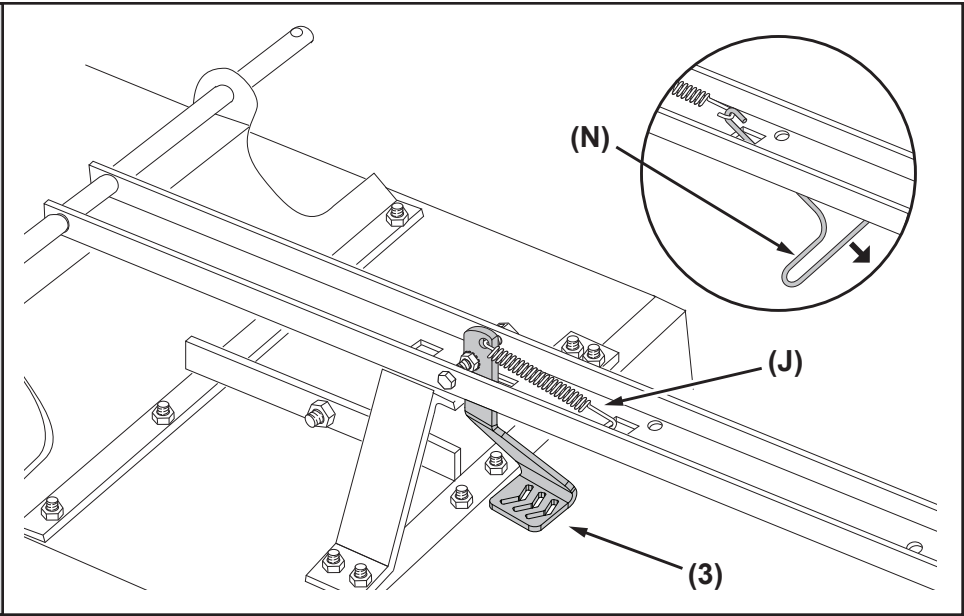

**UTILITY 12 CART**  
**45-01015-999**

# 45-01015-999

REF NO.	PART NO.	DESCRIPTION	QTY	REF NO.	PART NO.	DESCRIPTION	QTY
1	23985	Cart Body	2	17	43014	Hub Cap	2
2	23502	Tailgate	1	18	43866	1/4-20 x 5/8" Hex Bolt	21
3	62458	Tailgate Reinforcement Bracket	1	19	47189	1/4-20 Nylock Nut	21
4	23548	Tailgate Guide	2	20	43814	5/16-18 x 3/4" Truss Hd Bolt	12
5	23492	Front Panel	1	21	46980	5/16-18 Hex Nut (SEMS)	2
6	25996	Wheel Support	1	22	43001	3/8-16 x 1" Hex Bolt	2
7	24497	Latch Stand Bracket	1	23	43343	1/8" Hair Cotter pin	1
8	28258	Foot Peddle Latch	1	24	HA21362	3/8-16 Nylock Nut	2
9	23687	Hitch Bracket	1	25	47408	Extension Spring	1
10	27716	Draw Bar Tongue	1	26	47622	Spring Puller Tool	1
11	24896	Axle, Wheel 3/4" Dia	1	27	47407	5/16-18 x 4" Hex Bolt	1
12	23484	Front Corner Cap	2	28	47810	5/16-18 Nylock Nut	13
13	43008	Wheel 16/4.00 x 8.00	2	29	HA23638	Clevis Pin	1
14	43010	1/8" dia x 1" Cotter Pin	2	30	44798	Flanged Bearing	2
15	43009	3/4" Flat Washer	6	31	25912	Axle Clip	2
16	43631	Wheel Bearing	4		45348	Owners Manual	1