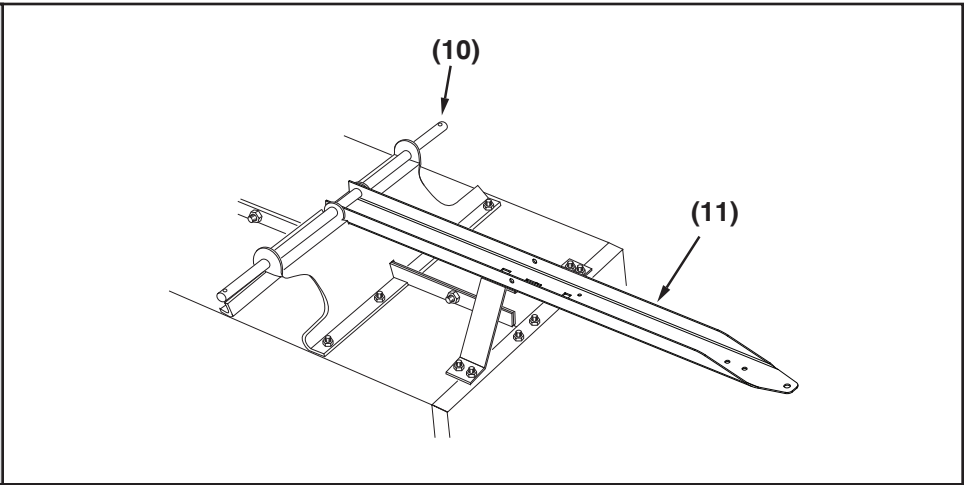

**UTILITY 12 CART**  
**45-01015-999**

# 45-01015-999

REF NO.	PART NO.	DESCRIPTION	QTY	REF NO.	PART NO.	DESCRIPTION	QTY
1	23985	Cart Body	2	17	43014	Hub Cap	2
2	23502	Tailgate	1	18	43866	1/4-20 x 5/8" Hex Bolt	21
3	62458	Tailgate Reinforcement Bracket	1	19	47189	1/4-20 Nylock Nut	21
4	23548	Tailgate Guide	2	20	43814	5/16-18 x 3/4" Truss Hd Bolt	12
5	23492	Front Panel	1	21	46980	5/16-18 Hex Nut (SEMS)	2
6	25996	Wheel Support	1	22	43001	3/8-16 x 1" Hex Bolt	2
7	24497	Latch Stand Bracket	1	23	43343	1/8" Hair Cotter pin	1
8	28258	Foot Peddle Latch	1	24	HA21362	3/8-16 Nylock Nut	2
9	23687	Hitch Bracket	1	25	47408	Extension Spring	1
10	27716	Draw Bar Tongue	1	26	47622	Spring Puller Tool	1
11	24896	Axle, Wheel 3/4" Dia	1	27	47407	5/16-18 x 4" Hex Bolt	1
12	23484	Front Corner Cap	2	28	47810	5/16-18 Nylock Nut	13
13	43008	Wheel 16/4.00 x 8.00	2	29	HA23638	Clevis Pin	1
14	43010	1/8" dia x 1" Cotter Pin	2	30	44798	Flanged Bearing	2
15	43009	3/4" Flat Washer	6	31	25912	Axle Clip	2
16	43631	Wheel Bearing	4		45348	Owners Manual	1