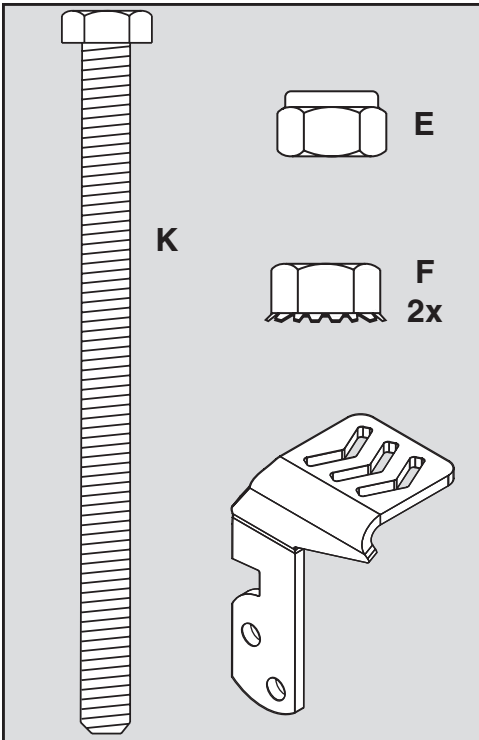

**UTILITY 12 CART**  
**45-01015-999**

# 45-01015-999

REF NO.	PART NO.	DESCRIPTION	QTY	REF NO.	PART NO.	DESCRIPTION	QTY
1	23985	Cart Body	2	17	43014	Hub Cap	2
2	23502	Tailgate	1	18	43866	1/4-20 x 5/8" Hex Bolt	21
3	62458	Tailgate Reinforcement Bracket	1	19	47189	1/4-20 Nylock Nut	21
4	23548	Tailgate Guide	2	20	43814	5/16-18 x 3/4" Truss Hd Bolt	12
5	23492	Front Panel	1	21	46980	5/16-18 Hex Nut (SEMS)	2
6	25996	Wheel Support	1	22	43001	3/8-16 x 1" Hex Bolt	2
7	24497	Latch Stand Bracket	1	23	43343	1/8" Hair Cotter pin	1
8	28258	Foot Peddle Latch	1	24	HA21362	3/8-16 Nylock Nut	2
9	23687	Hitch Bracket	1	25	47408	Extension Spring	1
10	27716	Draw Bar Tongue	1	26	47622	Spring Puller Tool	1
11	24896	Axle, Wheel 3/4" Dia	1	27	47407	5/16-18 x 4" Hex Bolt	1
12	23484	Front Corner Cap	2	28	47810	5/16-18 Nylock Nut	13
13	43008	Wheel 16/4.00 x 8.00	2	29	HA23638	Clevis Pin	1
14	43010	1/8" dia x 1" Cotter Pin	2	30	44798	Flanged Bearing	2
15	43009	3/4" Flat Washer	6	31	25912	Axle Clip	2
16	43631	Wheel Bearing	4		45348	Owners Manual	1