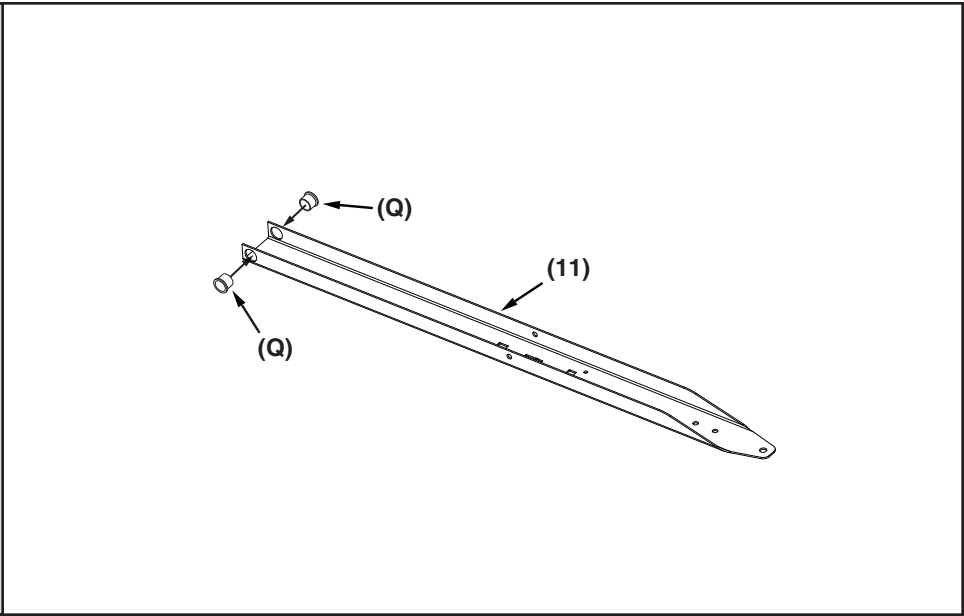

**UTILITY 12 CART**  
**45-01015-999**

# 45-01015-999

REF NO.	PART NO.	DESCRIPTION	QTY	REF NO.	PART NO.	DESCRIPTION	QTY
1	23985	Cart Body	2	17	43014	Hub Cap	2
2	23502	Tailgate	1	18	43866	1/4-20 x 5/8" Hex Bolt	21
3	62458	Tailgate Reinforcement Bracket	1	19	47189	1/4-20 Nylock Nut	21
4	23548	Tailgate Guide	2	20	43814	5/16-18 x 3/4" Truss Hd Bolt	12
5	23492	Front Panel	1	21	46980	5/16-18 Hex Nut (SEMS)	2
6	25996	Wheel Support	1	22	43001	3/8-16 x 1" Hex Bolt	2
7	24497	Latch Stand Bracket	1	23	43343	1/8" Hair Cotter pin	1
8	28258	Foot Peddle Latch	1	24	HA21362	3/8-16 Nylock Nut	2
9	23687	Hitch Bracket	1	25	47408	Extension Spring	1
10	27716	Draw Bar Tongue	1	26	47622	Spring Puller Tool	1
11	24896	Axle, Wheel 3/4" Dia	1	27	47407	5/16-18 x 4" Hex Bolt	1
12	23484	Front Corner Cap	2	28	47810	5/16-18 Nylock Nut	13
13	43008	Wheel 16/4.00 x 8.00	2	29	HA23638	Clevis Pin	1
14	43010	1/8" dia x 1" Cotter Pin	2	30	44798	Flanged Bearing	2
15	43009	3/4" Flat Washer	6	31	25912	Axle Clip	2
16	43631	Wheel Bearing	4		45348	Owners Manual	1