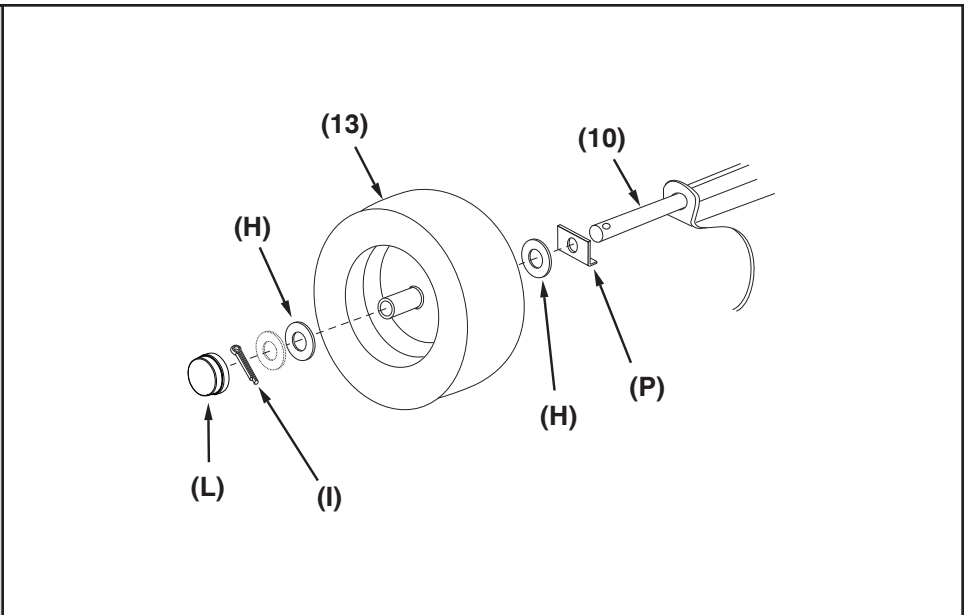

**UTILITY 12 CART**  
**45-01015-999**

# 45-01015-999

REF NO.	PART NO.	DESCRIPTION	QTY	REF NO.	PART NO.	DESCRIPTION	QTY
1	23985	Cart Body	2	17	43014	Hub Cap	2
2	23502	Tailgate	1	18	43866	1/4-20 x 5/8" Hex Bolt	21
3	62458	Tailgate Reinforcement Bracket	1	19	47189	1/4-20 Nylock Nut	21
4	23548	Tailgate Guide	2	20	43814	5/16-18 x 3/4" Truss Hd Bolt	12
5	23492	Front Panel	1	21	46980	5/16-18 Hex Nut (SEMS)	2
6	25996	Wheel Support	1	22	43001	3/8-16 x 1" Hex Bolt	2
7	24497	Latch Stand Bracket	1	23	43343	1/8" Hair Cotter pin	1
8	28258	Foot Peddle Latch	1	24	HA21362	3/8-16 Nylock Nut	2
9	23687	Hitch Bracket	1	25	47408	Extension Spring	1
10	27716	Draw Bar Tongue	1	26	47622	Spring Puller Tool	1
11	24896	Axle, Wheel 3/4" Dia	1	27	47407	5/16-18 x 4" Hex Bolt	1
12	23484	Front Corner Cap	2	28	47810	5/16-18 Nylock Nut	13
13	43008	Wheel 16/4.00 x 8.00	2	29	HA23638	Clevis Pin	1
14	43010	1/8" dia x 1" Cotter Pin	2	30	44798	Flanged Bearing	2
15	43009	3/4" Flat Washer	6	31	25912	Axle Clip	2
16	43631	Wheel Bearing	4		45348	Owners Manual	1