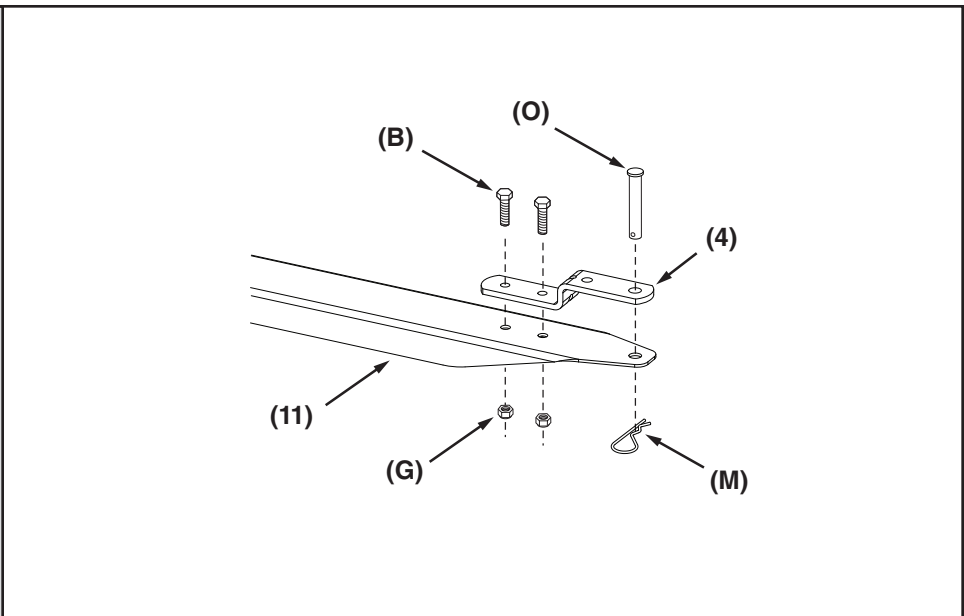

**UTILITY 12 CART**  
**45-01015-999**

# 45-01015-999

REF NO.	PART NO.	DESCRIPTION	QTY	REF NO.	PART NO.	DESCRIPTION	QTY
1	23985	Cart Body	2	17	43014	Hub Cap	2
2	23502	Tailgate	1	18	43866	1/4-20 x 5/8" Hex Bolt	21
3	62458	Tailgate Reinforcement Bracket	1	19	47189	1/4-20 Nylock Nut	21
4	23548	Tailgate Guide	2	20	43814	5/16-18 x 3/4" Truss Hd Bolt	12
5	23492	Front Panel	1	21	46980	5/16-18 Hex Nut (SEMS)	2
6	25996	Wheel Support	1	22	43001	3/8-16 x 1" Hex Bolt	2
7	24497	Latch Stand Bracket	1	23	43343	1/8" Hair Cotter pin	1
8	28258	Foot Peddle Latch	1	24	HA21362	3/8-16 Nylock Nut	2
9	23687	Hitch Bracket	1	25	47408	Extension Spring	1
10	27716	Draw Bar Tongue	1	26	47622	Spring Puller Tool	1
11	24896	Axle, Wheel 3/4" Dia	1	27	47407	5/16-18 x 4" Hex Bolt	1
12	23484	Front Corner Cap	2	28	47810	5/16-18 Nylock Nut	13
13	43008	Wheel 16/4.00 x 8.00	2	29	HA23638	Clevis Pin	1
14	43010	1/8" dia x 1" Cotter Pin	2	30	44798	Flanged Bearing	2
15	43009	3/4" Flat Washer	6	31	25912	Axle Clip	2
16	43631	Wheel Bearing	4		45348	Owners Manual	1