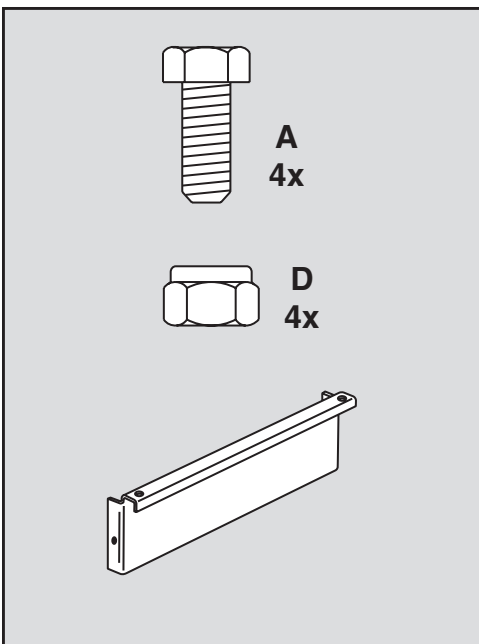

**UTILITY 12 CART**  
**45-01015-999**

# 45-01015-999

REF NO.	PART NO.	DESCRIPTION	QTY	REF NO.	PART NO.	DESCRIPTION	QTY
1	23985	Cart Body	2	17	43014	Hub Cap	2
2	23502	Tailgate	1	18	43866	1/4-20 x 5/8" Hex Bolt	21
3	62458	Tailgate Reinforcement Bracket	1	19	47189	1/4-20 Nylock Nut	21
4	23548	Tailgate Guide	2	20	43814	5/16-18 x 3/4" Truss Hd Bolt	12
5	23492	Front Panel	1	21	46980	5/16-18 Hex Nut (SEMS)	2
6	25996	Wheel Support	1	22	43001	3/8-16 x 1" Hex Bolt	2
7	24497	Latch Stand Bracket	1	23	43343	1/8" Hair Cotter pin	1
8	28258	Foot Peddle Latch	1	24	HA21362	3/8-16 Nylock Nut	2
9	23687	Hitch Bracket	1	25	47408	Extension Spring	1
10	27716	Draw Bar Tongue	1	26	47622	Spring Puller Tool	1
11	24896	Axle, Wheel 3/4" Dia	1	27	47407	5/16-18 x 4" Hex Bolt	1
12	23484	Front Corner Cap	2	28	47810	5/16-18 Nylock Nut	13
13	43008	Wheel 16/4.00 x 8.00	2	29	HA23638	Clevis Pin	1
14	43010	1/8" dia x 1" Cotter Pin	2	30	44798	Flanged Bearing	2
15	43009	3/4" Flat Washer	6	31	25912	Axle Clip	2
16	43631	Wheel Bearing	4		45348	Owners Manual	1