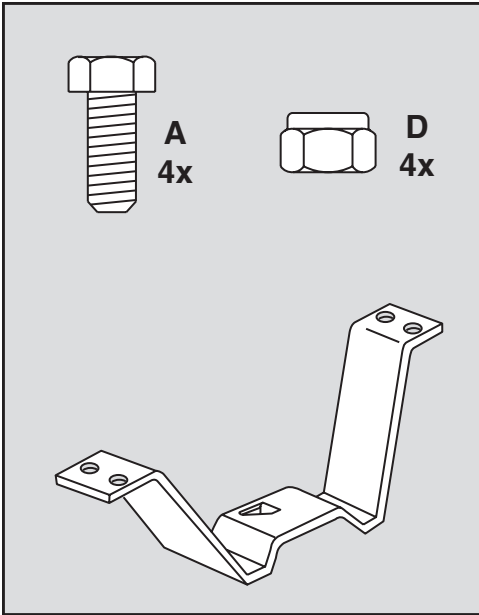

**UTILITY 12 CART**  
**45-01015-999**

# 45-01015-999

REF NO.	PART NO.	DESCRIPTION	QTY	REF NO.	PART NO.	DESCRIPTION	QTY
1	23985	Cart Body	2	17	43014	Hub Cap	2
2	23502	Tailgate	1	18	43866	1/4-20 x 5/8" Hex Bolt	21
3	62458	Tailgate Reinforcement Bracket	1	19	47189	1/4-20 Nylock Nut	21
4	23548	Tailgate Guide	2	20	43814	5/16-18 x 3/4" Truss Hd Bolt	12
5	23492	Front Panel	1	21	46980	5/16-18 Hex Nut (SEMS)	2
6	25996	Wheel Support	1	22	43001	3/8-16 x 1" Hex Bolt	2
7	24497	Latch Stand Bracket	1	23	43343	1/8" Hair Cotter pin	1
8	28258	Foot Peddle Latch	1	24	HA21362	3/8-16 Nylock Nut	2
9	23687	Hitch Bracket	1	25	47408	Extension Spring	1
10	27716	Draw Bar Tongue	1	26	47622	Spring Puller Tool	1
11	24896	Axle, Wheel 3/4" Dia	1	27	47407	5/16-18 x 4" Hex Bolt	1
12	23484	Front Corner Cap	2	28	47810	5/16-18 Nylock Nut	13
13	43008	Wheel 16/4.00 x 8.00	2	29	HA23638	Clevis Pin	1
14	43010	1/8" dia x 1" Cotter Pin	2	30	44798	Flanged Bearing	2
15	43009	3/4" Flat Washer	6	31	25912	Axle Clip	2
16	43631	Wheel Bearing	4		45348	Owners Manual	1