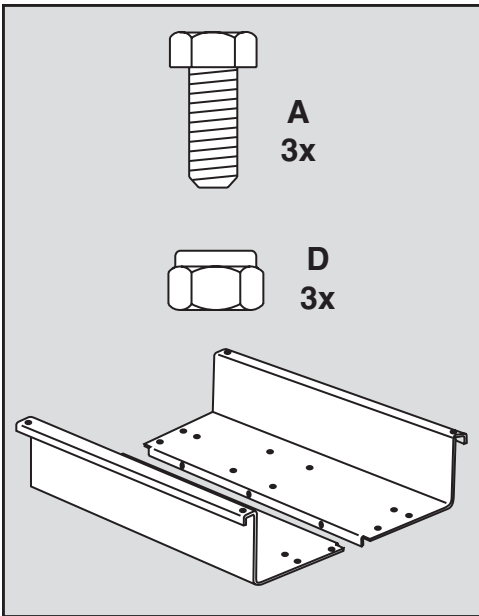

**UTILITY 12 CART**  
**45-01015-999**

# 45-01015-999

REF NO.	PART NO.	DESCRIPTION	QTY	REF NO.	PART NO.	DESCRIPTION	QTY
1	23985	Cart Body	2	17	43014	Hub Cap	2
2	23502	Tailgate	1	18	43866	1/4-20 x 5/8" Hex Bolt	21
3	62458	Tailgate Reinforcement Bracket	1	19	47189	1/4-20 Nylock Nut	21
4	23548	Tailgate Guide	2	20	43814	5/16-18 x 3/4" Truss Hd Bolt	12
5	23492	Front Panel	1	21	46980	5/16-18 Hex Nut (SEMS)	2
6	25996	Wheel Support	1	22	43001	3/8-16 x 1" Hex Bolt	2
7	24497	Latch Stand Bracket	1	23	43343	1/8" Hair Cotter pin	1
8	28258	Foot Peddle Latch	1	24	HA21362	3/8-16 Nylock Nut	2
9	23687	Hitch Bracket	1	25	47408	Extension Spring	1
10	27716	Draw Bar Tongue	1	26	47622	Spring Puller Tool	1
11	24896	Axle, Wheel 3/4" Dia	1	27	47407	5/16-18 x 4" Hex Bolt	1
12	23484	Front Corner Cap	2	28	47810	5/16-18 Nylock Nut	13
13	43008	Wheel 16/4.00 x 8.00	2	29	HA23638	Clevis Pin	1
14	43010	1/8" dia x 1" Cotter Pin	2	30	44798	Flanged Bearing	2
15	43009	3/4" Flat Washer	6	31	25912	Axle Clip	2
16	43631	Wheel Bearing	4		45348	Owners Manual	1