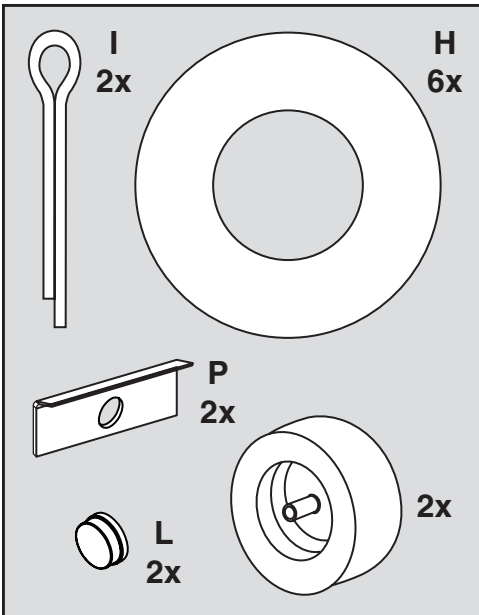

**UTILITY 12 CART**  
**45-01015-999**

# 45-01015-999

REF NO.	PART NO.	DESCRIPTION	QTY	REF NO.	PART NO.	DESCRIPTION	QTY
1	23985	Cart Body	2	17	43014	Hub Cap	2
2	23502	Tailgate	1	18	43866	1/4-20 x 5/8" Hex Bolt	21
3	62458	Tailgate Reinforcement Bracket	1	19	47189	1/4-20 Nylock Nut	21
4	23548	Tailgate Guide	2	20	43814	5/16-18 x 3/4" Truss Hd Bolt	12
5	23492	Front Panel	1	21	46980	5/16-18 Hex Nut (SEMS)	2
6	25996	Wheel Support	1	22	43001	3/8-16 x 1" Hex Bolt	2
7	24497	Latch Stand Bracket	1	23	43343	1/8" Hair Cotter pin	1
8	28258	Foot Peddle Latch	1	24	HA21362	3/8-16 Nylock Nut	2
9	23687	Hitch Bracket	1	25	47408	Extension Spring	1
10	27716	Draw Bar Tongue	1	26	47622	Spring Puller Tool	1
11	24896	Axle, Wheel 3/4" Dia	1	27	47407	5/16-18 x 4" Hex Bolt	1
12	23484	Front Corner Cap	2	28	47810	5/16-18 Nylock Nut	13
13	43008	Wheel 16/4.00 x 8.00	2	29	HA23638	Clevis Pin	1
14	43010	1/8" dia x 1" Cotter Pin	2	30	44798	Flanged Bearing	2
15	43009	3/4" Flat Washer	6	31	25912	Axle Clip	2
16	43631	Wheel Bearing	4		45348	Owners Manual	1