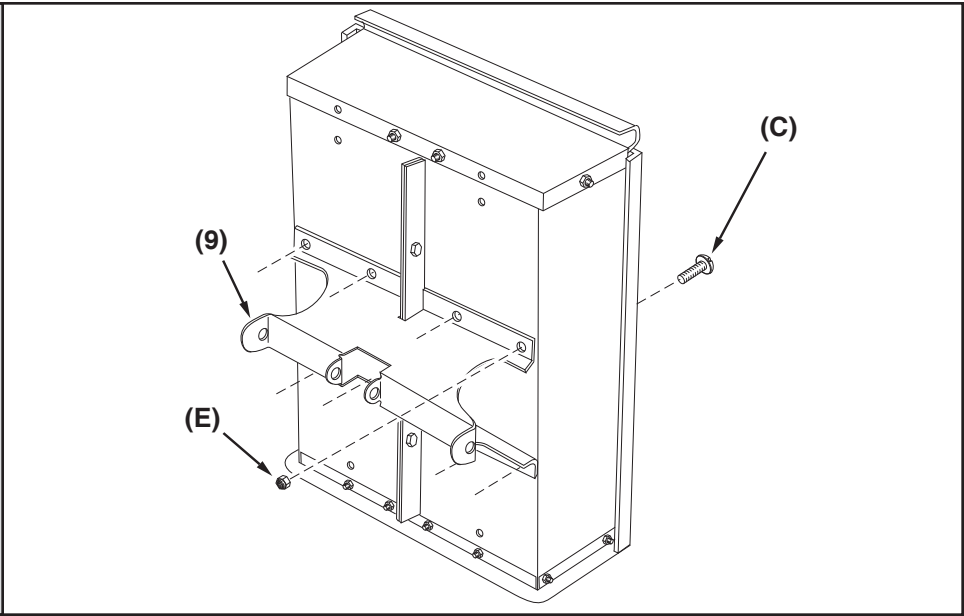

**UTILITY 12 CART**  
**45-01015-999**

# 45-01015-999

REF NO.	PART NO.	DESCRIPTION	QTY	REF NO.	PART NO.	DESCRIPTION	QTY
1	23985	Cart Body	2	17	43014	Hub Cap	2
2	23502	Tailgate	1	18	43866	1/4-20 x 5/8" Hex Bolt	21
3	62458	Tailgate Reinforcement Bracket	1	19	47189	1/4-20 Nylock Nut	21
4	23548	Tailgate Guide	2	20	43814	5/16-18 x 3/4" Truss Hd Bolt	12
5	23492	Front Panel	1	21	46980	5/16-18 Hex Nut (SEMS)	2
6	25996	Wheel Support	1	22	43001	3/8-16 x 1" Hex Bolt	2
7	24497	Latch Stand Bracket	1	23	43343	1/8" Hair Cotter pin	1
8	28258	Foot Peddle Latch	1	24	HA21362	3/8-16 Nylock Nut	2
9	23687	Hitch Bracket	1	25	47408	Extension Spring	1
10	27716	Draw Bar Tongue	1	26	47622	Spring Puller Tool	1
11	24896	Axle, Wheel 3/4" Dia	1	27	47407	5/16-18 x 4" Hex Bolt	1
12	23484	Front Corner Cap	2	28	47810	5/16-18 Nylock Nut	13
13	43008	Wheel 16/4.00 x 8.00	2	29	HA23638	Clevis Pin	1
14	43010	1/8" dia x 1" Cotter Pin	2	30	44798	Flanged Bearing	2
15	43009	3/4" Flat Washer	6	31	25912	Axle Clip	2
16	43631	Wheel Bearing	4		45348	Owners Manual	1