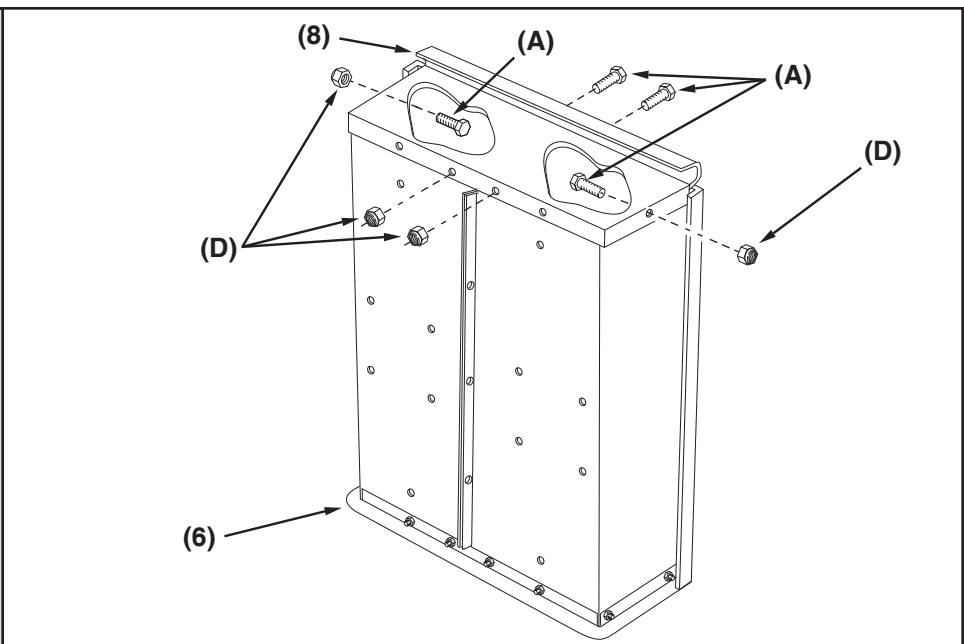

# 45-01015-999

REF NO.	PART NO.	DESCRIPTION	QTY	REF NO.	PART NO.	DESCRIPTION	QTY
1	23985	Cart Body	2	17	43014	Hub Cap	2
2	23502	Tailgate	1	18	43866	1/4-20 x 5/8" Hex Bolt	21
3	62458	Tailgate Reinforcement Bracket	1	19	47189	1/4-20 Nylock Nut	21
4	23548	Tailgate Guide	2	20	43814	5/16-18 x 3/4" Truss Hd Bolt	12
5	23492	Front Panel	1	21	46980	5/16-18 Hex Nut (SEMS)	2
6	25996	Wheel Support	1	22	43001	3/8-16 x 1" Hex Bolt	2
7	24497	Latch Stand Bracket	1	23	43343	1/8" Hair Cotter pin	1
8	28258	Foot Peddle Latch	1	24	HA21362	3/8-16 Nylock Nut	2
9	23687	Hitch Bracket	1	25	47408	Extension Spring	1
10	27716	Draw Bar Tongue	1	26	47622	Spring Puller Tool	1
11	24896	Axle, Wheel 3/4" Dia	1	27	47407	5/16-18 x 4" Hex Bolt	1
12	23484	Front Corner Cap	2	28	47810	5/16-18 Nylock Nut	13
13	43008	Wheel 16/4.00 x 8.00	2	29	HA23638	Clevis Pin	1
14	43010	1/8" dia x 1" Cotter Pin	2	30	44798	Flanged Bearing	2
15	43009	3/4" Flat Washer	6	31	25912	Axle Clip	2
16	43631	Wheel Bearing	4		45348	Owners Manual	1