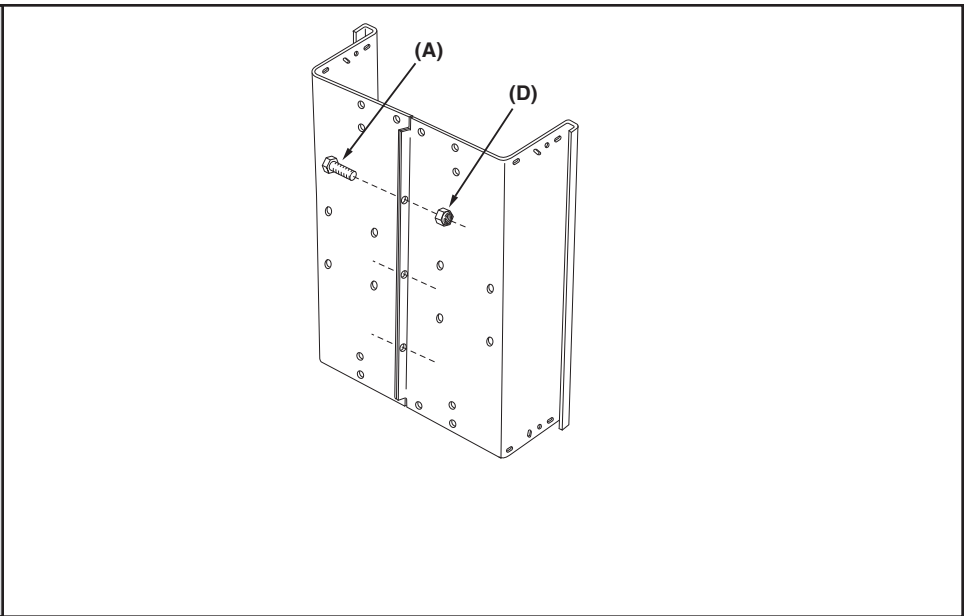

# 45-01015-999

REF NO.	PART NO.	DESCRIPTION	QTY	REF NO.	PART NO.	DESCRIPTION	QTY
1	23985	Cart Body	2	17	43014	Hub Cap	2
2	23502	Tailgate	1	18	43866	1/4-20 x 5/8" Hex Bolt	21
3	62458	Tailgate Reinforcement Bracket	1	19	47189	1/4-20 Nylock Nut	21
4	23548	Tailgate Guide	2	20	43814	5/16-18 x 3/4" Truss Hd Bolt	12
5	23492	Front Panel	1	21	46980	5/16-18 Hex Nut (SEMS)	2
6	25996	Wheel Support	1	22	43001	3/8-16 x 1" Hex Bolt	2
7	24497	Latch Stand Bracket	1	23	43343	1/8" Hair Cotter pin	1
8	28258	Foot Peddle Latch	1	24	HA21362	3/8-16 Nylock Nut	2
9	23687	Hitch Bracket	1	25	47408	Extension Spring	1
10	27716	Draw Bar Tongue	1	26	47622	Spring Puller Tool	1
11	24896	Axle, Wheel 3/4" Dia	1	27	47407	5/16-18 x 4" Hex Bolt	1
12	23484	Front Corner Cap	2	28	47810	5/16-18 Nylock Nut	13
13	43008	Wheel 16/4.00 x 8.00	2	29	HA23638	Clevis Pin	1
14	43010	1/8" dia x 1" Cotter Pin	2	30	44798	Flanged Bearing	2
15	43009	3/4" Flat Washer	6	31	25912	Axle Clip	2
16	43631	Wheel Bearing	4		45348	Owners Manual	1