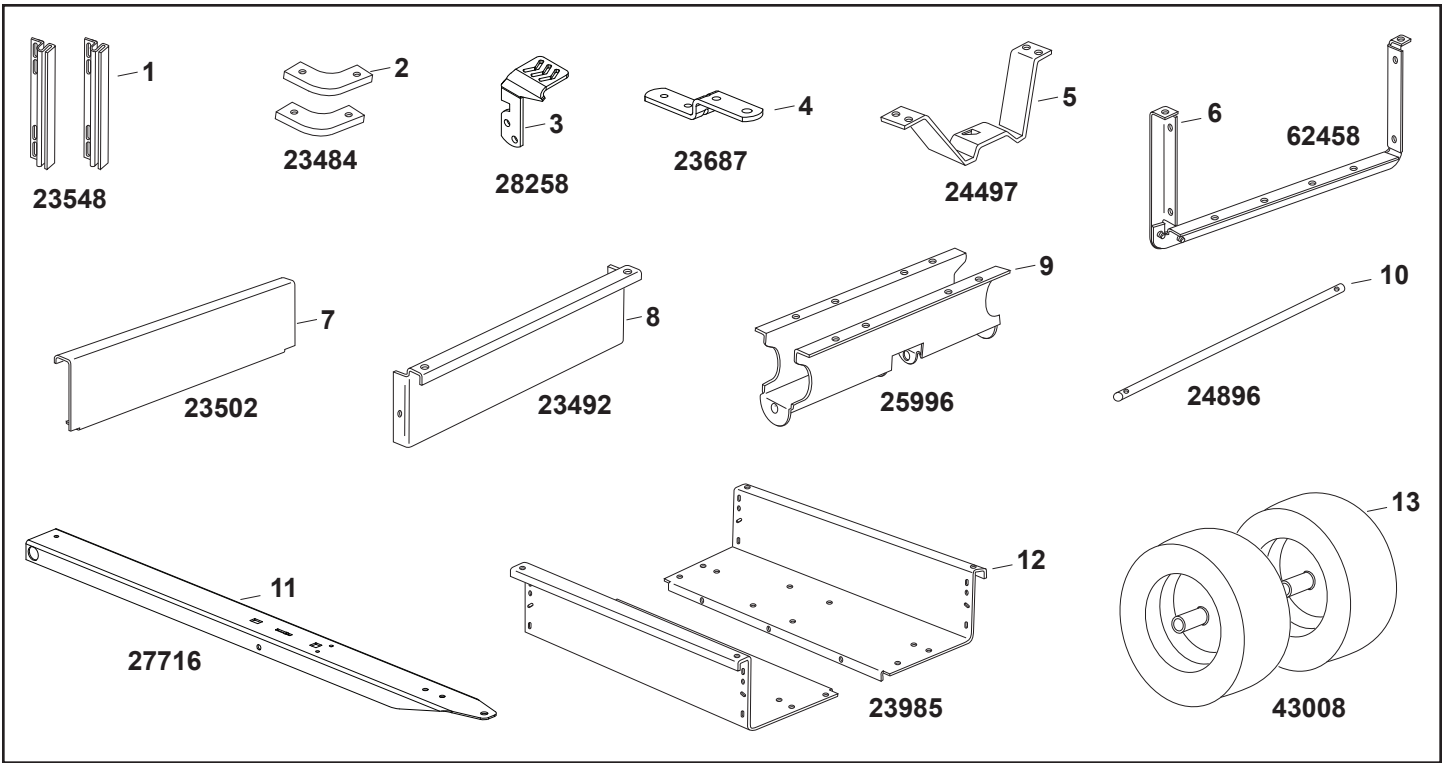

**UTILITY 12 CART**  
**45-01015-999**

# 45-01015-999

REF NO.	PART NO.	DESCRIPTION	QTY	REF NO.	PART NO.	DESCRIPTION	QTY
1	23985	Cart Body	2	17	43014	Hub Cap	2
2	23502	Tailgate	1	18	43866	1/4-20 x 5/8" Hex Bolt	21
3	62458	Tailgate Reinforcement Bracket	1	19	47189	1/4-20 Nylock Nut	21
4	23548	Tailgate Guide	2	20	43814	5/16-18 x 3/4" Truss Hd Bolt	12
5	23492	Front Panel	1	21	46980	5/16-18 Hex Nut (SEMS)	2
6	25996	Wheel Support	1	22	43001	3/8-16 x 1" Hex Bolt	2
7	24497	Latch Stand Bracket	1	23	43343	1/8" Hair Cotter pin	1
8	28258	Foot Peddle Latch	1	24	HA21362	3/8-16 Nylock Nut	2
9	23687	Hitch Bracket	1	25	47408	Extension Spring	1
10	27716	Draw Bar Tongue	1	26	47622	Spring Puller Tool	1
11	24896	Axle, Wheel 3/4" Dia	1	27	47407	5/16-18 x 4" Hex Bolt	1
12	23484	Front Corner Cap	2	28	47810	5/16-18 Nylock Nut	13
13	43008	Wheel 16/4.00 x 8.00	2	29	HA23638	Clevis Pin	1
14	43010	1/8" dia x 1" Cotter Pin	2	30	44798	Flanged Bearing	2
15	43009	3/4" Flat Washer	6	31	25912	Axle Clip	2
16	43631	Wheel Bearing	4		45348	Owners Manual	1