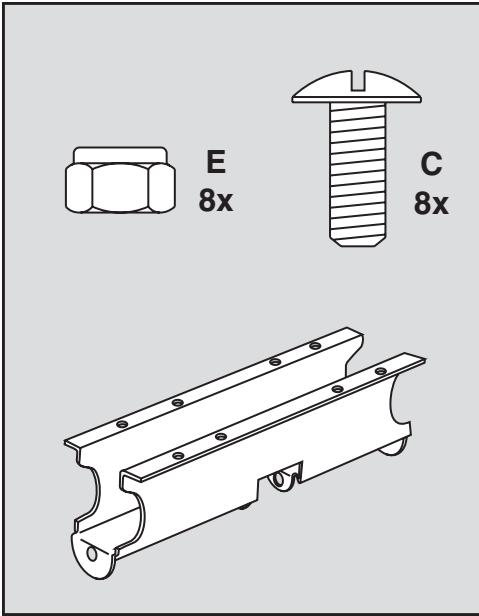

**UTILITY 12 CART**  
**45-01015-999**

# 45-01015-999

REF NO.	PART NO.	DESCRIPTION	QTY	REF NO.	PART NO.	DESCRIPTION	QTY
1	23985	Cart Body	2	17	43014	Hub Cap	2
2	23502	Tailgate	1	18	43866	1/4-20 x 5/8" Hex Bolt	21
3	62458	Tailgate Reinforcement Bracket	1	19	47189	1/4-20 Nylock Nut	21
4	23548	Tailgate Guide	2	20	43814	5/16-18 x 3/4" Truss Hd Bolt	12
5	23492	Front Panel	1	21	46980	5/16-18 Hex Nut (SEMS)	2
6	25996	Wheel Support	1	22	43001	3/8-16 x 1" Hex Bolt	2
7	24497	Latch Stand Bracket	1	23	43343	1/8" Hair Cotter pin	1
8	28258	Foot Peddle Latch	1	24	HA21362	3/8-16 Nylock Nut	2
9	23687	Hitch Bracket	1	25	47408	Extension Spring	1
10	27716	Draw Bar Tongue	1	26	47622	Spring Puller Tool	1
11	24896	Axle, Wheel 3/4" Dia	1	27	47407	5/16-18 x 4" Hex Bolt	1
12	23484	Front Corner Cap	2	28	47810	5/16-18 Nylock Nut	13
13	43008	Wheel 16/4.00 x 8.00	2	29	HA23638	Clevis Pin	1
14	43010	1/8" dia x 1" Cotter Pin	2	30	44798	Flanged Bearing	2
15	43009	3/4" Flat Washer	6	31	25912	Axle Clip	2
16	43631	Wheel Bearing	4		45348	Owners Manual	1