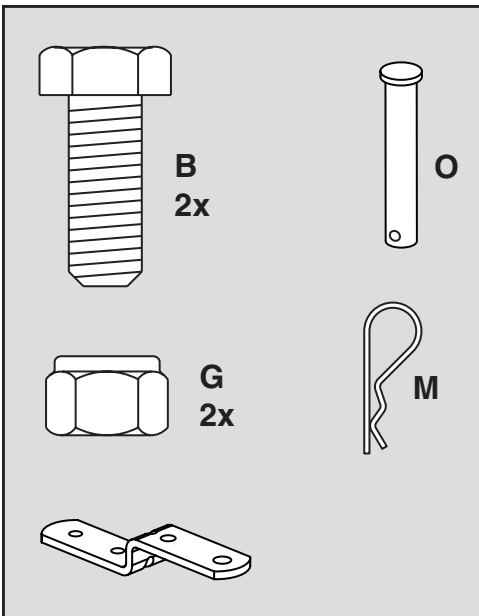

**UTILITY 12 CART**  
**45-01015-999**

# 45-01015-999

REF NO.	PART NO.	DESCRIPTION	QTY	REF NO.	PART NO.	DESCRIPTION	QTY
1	23985	Cart Body	2	17	43014	Hub Cap	2
2	23502	Tailgate	1	18	43866	1/4-20 x 5/8" Hex Bolt	21
3	62458	Tailgate Reinforcement Bracket	1	19	47189	1/4-20 Nylock Nut	21
4	23548	Tailgate Guide	2	20	43814	5/16-18 x 3/4" Truss Hd Bolt	12
5	23492	Front Panel	1	21	46980	5/16-18 Hex Nut (SEMS)	2
6	25996	Wheel Support	1	22	43001	3/8-16 x 1" Hex Bolt	2
7	24497	Latch Stand Bracket	1	23	43343	1/8" Hair Cotter pin	1
8	28258	Foot Peddle Latch	1	24	HA21362	3/8-16 Nylock Nut	2
9	23687	Hitch Bracket	1	25	47408	Extension Spring	1
10	27716	Draw Bar Tongue	1	26	47622	Spring Puller Tool	1
11	24896	Axle, Wheel 3/4" Dia	1	27	47407	5/16-18 x 4" Hex Bolt	1
12	23484	Front Corner Cap	2	28	47810	5/16-18 Nylock Nut	13
13	43008	Wheel 16/4.00 x 8.00	2	29	HA23638	Clevis Pin	1
14	43010	1/8" dia x 1" Cotter Pin	2	30	44798	Flanged Bearing	2
15	43009	3/4" Flat Washer	6	31	25912	Axle Clip	2
16	43631	Wheel Bearing	4		45348	Owners Manual	1