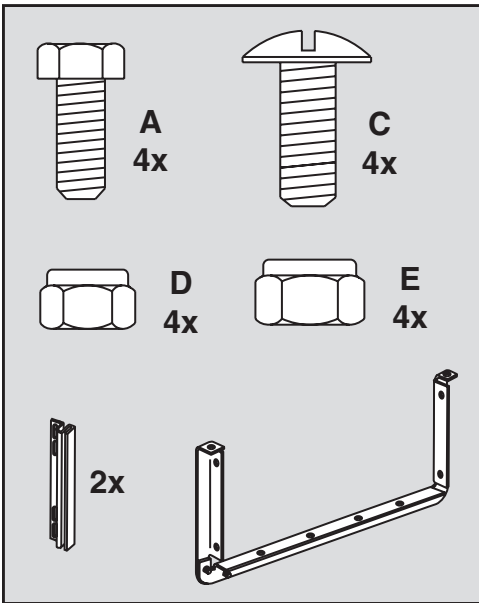

**UTILITY 12 CART**  
**45-01015-999**

# 45-01015-999

REF NO.	PART NO.	DESCRIPTION	QTY	REF NO.	PART NO.	DESCRIPTION	QTY
1	23985	Cart Body	2	17	43014	Hub Cap	2
2	23502	Tailgate	1	18	43866	1/4-20 x 5/8" Hex Bolt	21
3	62458	Tailgate Reinforcement Bracket	1	19	47189	1/4-20 Nylock Nut	21
4	23548	Tailgate Guide	2	20	43814	5/16-18 x 3/4" Truss Hd Bolt	12
5	23492	Front Panel	1	21	46980	5/16-18 Hex Nut (SEMS)	2
6	25996	Wheel Support	1	22	43001	3/8-16 x 1" Hex Bolt	2
7	24497	Latch Stand Bracket	1	23	43343	1/8" Hair Cotter pin	1
8	28258	Foot Peddle Latch	1	24	HA21362	3/8-16 Nylock Nut	2
9	23687	Hitch Bracket	1	25	47408	Extension Spring	1
10	27716	Draw Bar Tongue	1	26	47622	Spring Puller Tool	1
11	24896	Axle, Wheel 3/4" Dia	1	27	47407	5/16-18 x 4" Hex Bolt	1
12	23484	Front Corner Cap	2	28	47810	5/16-18 Nylock Nut	13
13	43008	Wheel 16/4.00 x 8.00	2	29	HA23638	Clevis Pin	1
14	43010	1/8" dia x 1" Cotter Pin	2	30	44798	Flanged Bearing	2
15	43009	3/4" Flat Washer	6	31	25912	Axle Clip	2
16	43631	Wheel Bearing	4		45348	Owners Manual	1