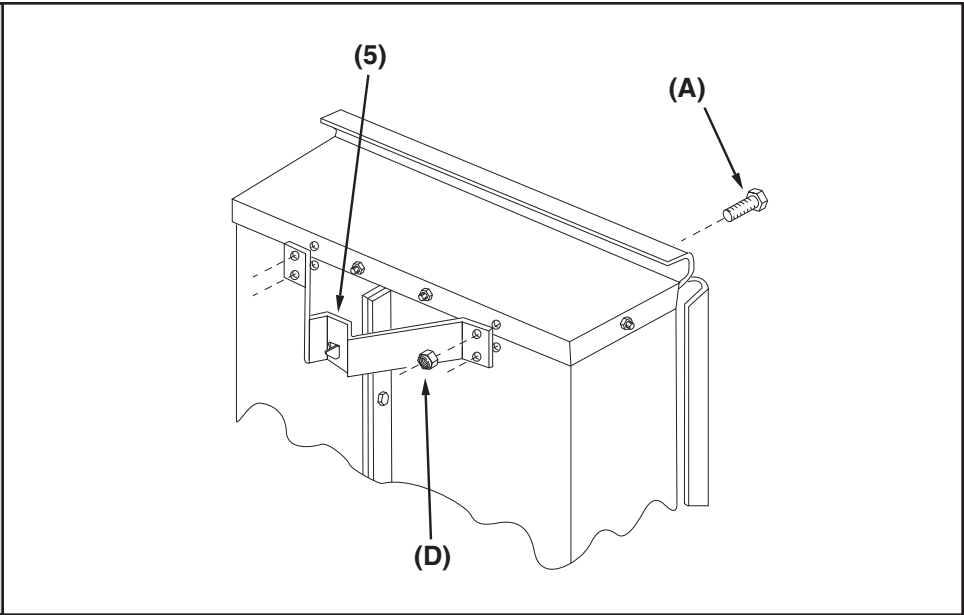

# 45-01015-999

REF NO.	PART NO.	DESCRIPTION	QTY	REF NO.	PART NO.	DESCRIPTION	QTY
1	23985	Cart Body	2	17	43014	Hub Cap	2
2	23502	Tailgate	1	18	43866	1/4-20 x 5/8" Hex Bolt	21
3	62458	Tailgate Reinforcement Bracket	1	19	47189	1/4-20 Nylock Nut	21
4	23548	Tailgate Guide	2	20	43814	5/16-18 x 3/4" Truss Hd Bolt	12
5	23492	Front Panel	1	21	46980	5/16-18 Hex Nut (SEMS)	2
6	25996	Wheel Support	1	22	43001	3/8-16 x 1" Hex Bolt	2
7	24497	Latch Stand Bracket	1	23	43343	1/8" Hair Cotter pin	1
8	28258	Foot Peddle Latch	1	24	HA21362	3/8-16 Nylock Nut	2
9	23687	Hitch Bracket	1	25	47408	Extension Spring	1
10	27716	Draw Bar Tongue	1	26	47622	Spring Puller Tool	1
11	24896	Axle, Wheel 3/4" Dia	1	27	47407	5/16-18 x 4" Hex Bolt	1
12	23484	Front Corner Cap	2	28	47810	5/16-18 Nylock Nut	13
13	43008	Wheel 16/4.00 x 8.00	2	29	HA23638	Clevis Pin	1
14	43010	1/8" dia x 1" Cotter Pin	2	30	44798	Flanged Bearing	2
15	43009	3/4" Flat Washer	6	31	25912	Axle Clip	2
16	43631	Wheel Bearing	4		45348	Owners Manual	1