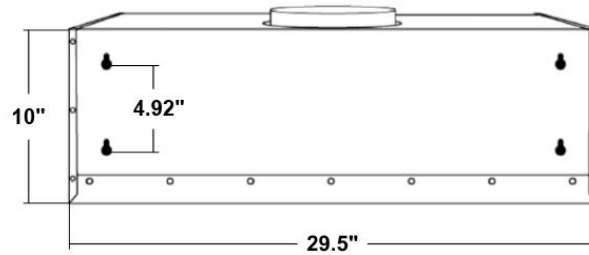

COS-QS75
30 IN. UNDER CABINET
RANGE HOOD

TOP VIEW

BACK VIEW

Dimensions (WxDxH): 29.5" x 22" x 10"