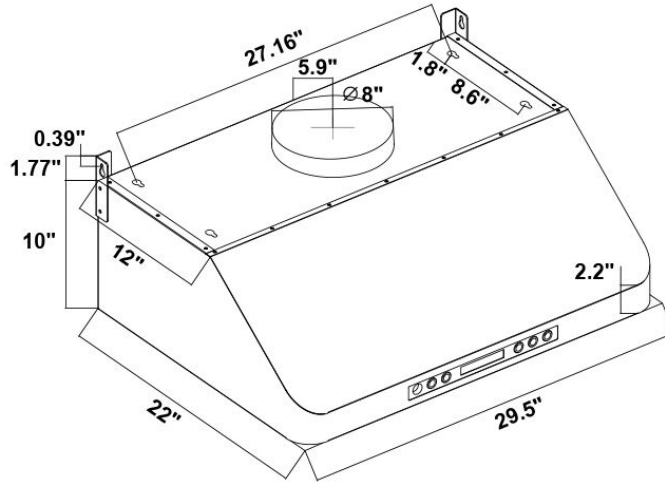

COS-QS75
30 IN. UNDER CABINET
RANGE HOOD

TOP VIEW

BACK VIEW

Dimensions (WxDxH): 29.5" x 22" x 10"