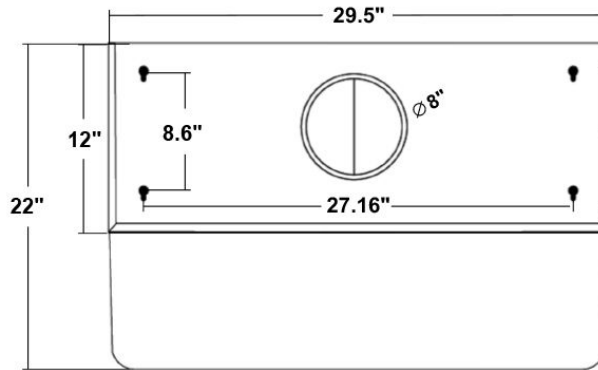

COS-QS75
30 IN. UNDER CABINET
RANGE HOOD

TOP VIEW

BACK VIEW

Dimensions (WxDxH): 29.5" x 22" x 10"