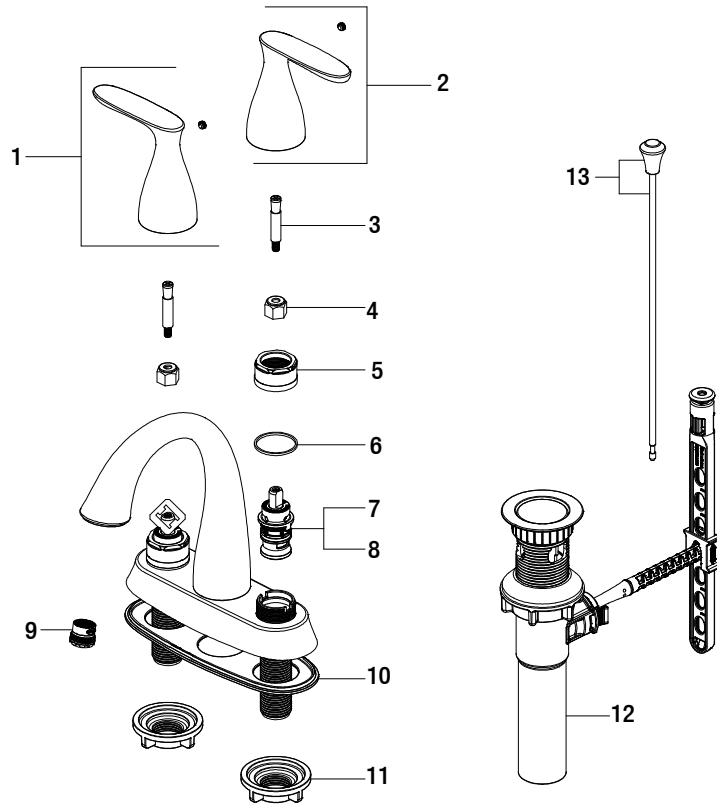

Replacement Parts List

Meansville 4 in. Centerset Two-Handle Lavatory Faucet in Chrome

MODEL	SKU #	FINISH
HD67302W-6101	306069090	Chrome

Many replacement parts can be purchased online or at your local store. Please use the table below to identify the part SKU number needed, go to HOMEDEPOT.COM, and check for online and store availability. If you can't find the part you are looking for, please call 1-855-HD-GLACIER.

Part	Description	Part #	Internet SKU #	Store SKU #
1	Handle assembly H	RP1364801		
2	Handle assembly C	RP1364901		
3	Connector	RP50119		
4	Inverter	RP64044	206671349	
5	Bonnet nut	RP70193	206671342	
6	Washer	RP64123		
7	Cartridge H	RP20067	301158139	

Part	Description	Part #	Internet SKU #	Store SKU #
8	Cartridge C	RP20068	301158129	
9	Aerator	RP30187		
10	Gasket	RP80436		
11	Mounting nut	RP56001	203193994	579276
12	ClickInstall™ drain assembly	RP4022801		
13	Lift rod	RP4029701		