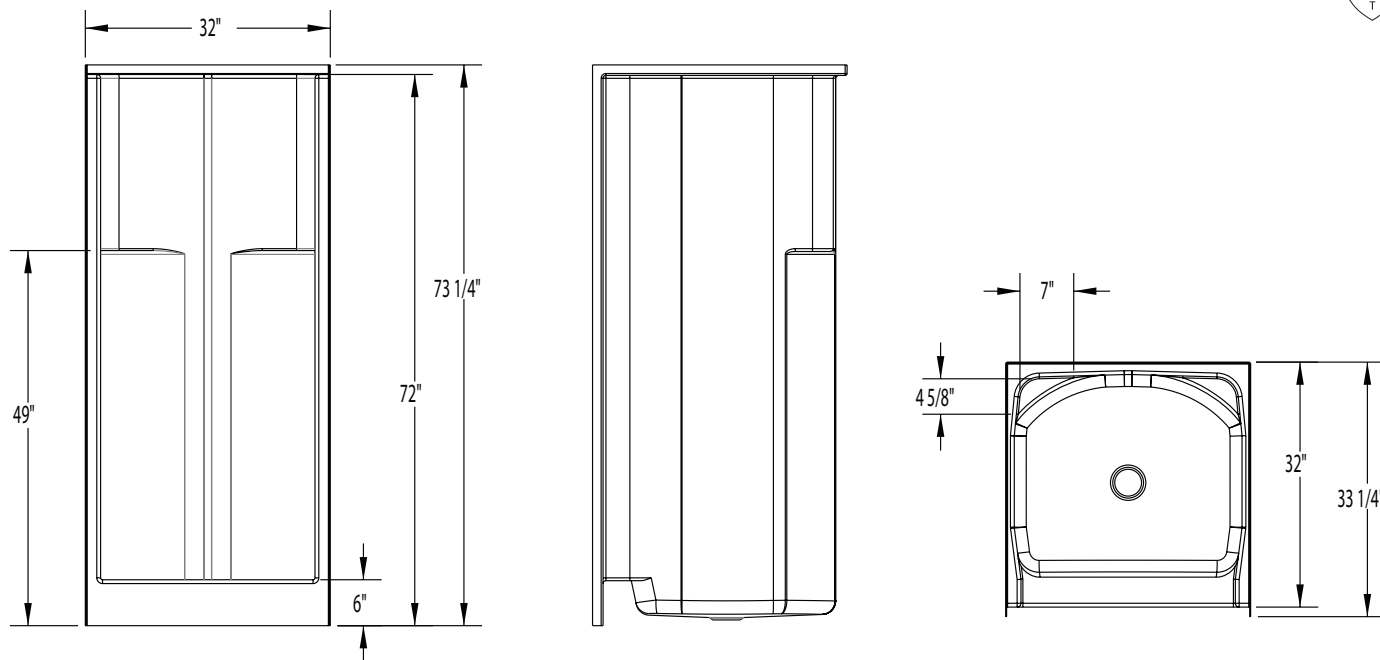

1323C – EVERYDAY SHOWERS

32 x 32 x 72 inches

FEATURES

- Shower stall
- Smooth wall finish
- Molded toiletry shelves
- Space saving design (Not listed by IAPMO or FHA)
- Slip-resistant textured bottom
- Center drain
- AcrylX™ applied acrylic surface
- Lifetime limited warranty

COLOR OPTIONS

Stock	Upgraded	Premium
Almond White	Linen/Biscuit Bone	Black Mexican Sand Sand Bar Sterling Silver

1323C

32 x 32 x 72 inches

FEATURES lbs Dimensional Tolerance $\pm \frac{3}{8}$ ". Dimensions needed for site preparation should be measured from the unit. Aquatic assumes no responsibility for preparatory work.

Model #	Material	Wall Finish	Pieces	Drain	Seat	Net Wt.	Pkg. Wt.
Shower # 1323C	AcrylX™	Smooth	1	Center	-	81	86

DIMENSIONS

Specifications	inches
Width: Overall / Net	32
Depth: Overall / Net	33 1/4 / 32
Height: Overall / Net	73 1/4 / 72
Enclosure Opening	27 3/4
Skirt Height	6
Drain Rough-In (from Back Wall)	15 3/4
Drain Rough-In (from Side Wall)	16
Drain: Diameter / Clearance	3 1/4 / 3/4

FRAMING DIMENSIONS inches

Type	D Depth	W Width	H Height	A	B	C
Alcove	33 1/4	32 1/8	73 1/4	Box Out	16	15 3/4