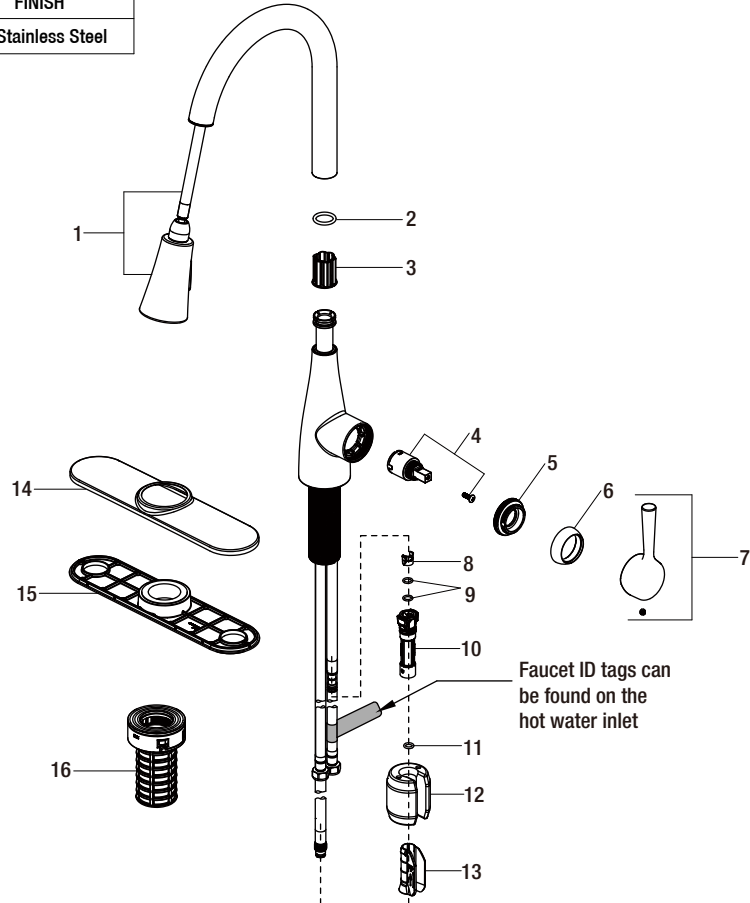

# Replacement Parts List

Sadira Single Handle Pull-down Sprayer Kitchen Faucet

MODEL	SKU #	FINISH
HD67726W-1508D2	1005496579	Stainless Steel

Many replacement parts can be purchased online or at your local store. Please use the table below to identify the part SKU number needed, go to [HOMEDEPOT.COM](http://HOMEDEPOT.COM), and check for online and store availability. If you can't find the part you are looking for, please call 1-855-HD-GLACIER.

Part	Description	Part #	Internet SKU #	Store SKU #
1	Spray head and Hose	RP384910802		
2	O-ring	RP60071		
3	Wearable ring	RP70380		
4	Cartridge & Screw	RP20102		
5	Bonnet nut	RP70688		
6	Cap	RP800280802		
7	Handle assembly	RP137360802		
8	Block	RP70421		
9	O-ring	RP60002	<a href="#">206116636</a>	
10	Quick connect assembly	RP70697		

Part	Description	Part #	Internet SKU #	Store SKU #
11	O-ring	RP60089		
12	Weight	RP70689	<a href="#">311598800</a>	
13	Weight clip	RP70590		
14	Escutcheon	RP807450802		
15	Gasket	RP80746		
16	FastMount™	RP56096		