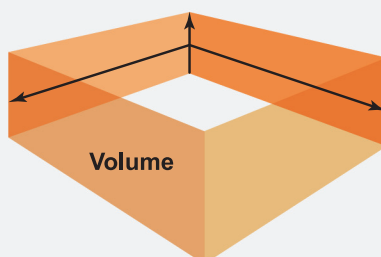

Built-In Functions Easily Solve Linear, Area and Volume Measurements