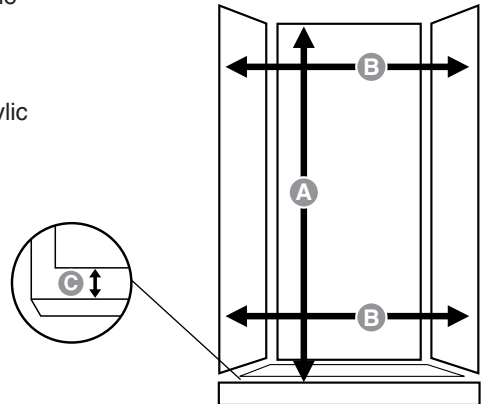

Identify Vertical and Horizontal Openings with Threshold Depth

Height (A), Widths (B), and Depth (C). Widths (B) measurements are often not the same so doors can be adjusted up to 3/8"

A) Vertical Opening

Measure from the top of the shower or bathtub threshold up to the top of the acrylic (or tile) surround wall

B) Horizontal Opening

Measure width of opening at the top and the bottom of the enclosure.

C) Threshold/Sill

Measure the depth from front to back (edge to edge) of the shower or bathtub threshold.

Available Sizes:

• 27-30" Pivot Shower

- Fits openings 27" minimum – 30" maximum
- Finished Door Height: 64-3/4"
- Minimum Required Clearance Height for Installation: 66-3/4"
- Threshold/Sill Depth Requirement for Installation: 1-1/2"
- This door does not have a stud placement requirement

• 30-33" Pivot Shower

- Fits openings 30" minimum – 33" maximum
- Finished Door Height: 64-3/4"
- Minimum Required Clearance Height for Installation: 66-3/4"
- Threshold/Sill Depth Requirement for Installation: 1-1/2"
- This door does not have a stud placement requirement

• 33-36" Pivot Shower

- Fits openings 33" minimum – 36" maximum
- Finished Door Height: 64-3/4"
- Minimum Required Clearance Height for Installation: 66-3/4"
- Threshold/Sill Depth Requirement for Installation: 1-1/2"
- This door does not have a stud placement requirement

Pivoting Shower Doors

RECORD DIMENSIONS BELOW

	Opening
Height (A):	
Width of widest point (B):	
Width at narrowest point (B):	

**Disclaimers

- For ceramic tile application, use the top of the tile for the maximum door height.
- In older homes the opening at the top is often wider than the bottom due to an out-of-plumb condition.
- NOTE: All Delta Shower Doors are designed to accommodate out-of-plumb conditions totaling 3/8".

Need Additional Assistance with Delta Shower Doors?

Call us at 1.800.964.4850

Visit us at www.deltashowerdoors.com

Email us at customersolutions@deltashowerdoors.com