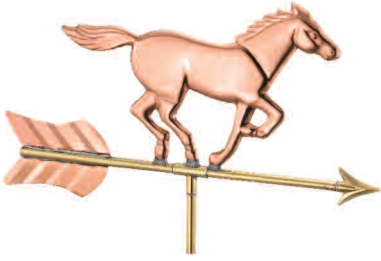

Garden Weathervanes

Copper Weathervane Figure
0801PF

Solid Brass Directionals
0302PCC (polished) or 0302V1CC (verde)

Copper Spacer Balls
0303CC (sm verde) & 0304CC (lg verde) or
0304PCC (sm pol.) & 0304PCC (lg pol.)

15" Steel Rod
0301-15

With a choice of...

Garden WV Roof Mount
0401ALCC

OR

Garden WV Garden Pole
0403C

To adapt a Garden Weathervane to a Cupola...

1. Enter the weathervane FIGURE ONLY (e.g. 0801PF)

Copper Weathervane Figure
0801PF

2. Add a 0315P to the order, this includes a full size two piece 18" Rod, set of garden size spacer Balls and directionals.

0315P/0315V1
0301-18, 0302PCC, 0303PCC, 0304PCC

Exception 8842P = 8842PF + 301-18