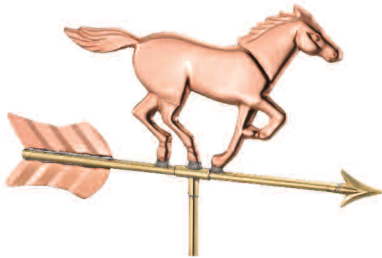

Garden Weathervanes

Copper Weathervane Figure
0801PF

Solid Brass Directionals
0302PCC (polished) or 0302V1CC (verde)

Copper Spacer Balls
0303CC (sm verde) & 0304CC (lg verde) or
0304PCC (sm pol.) & 0304PCC (lg pol.)

15" Steel Rod
0301-15

With a choice of...

Garden WV Roof Mount
0401ALCC

OR

Garden WV Garden Pole
0403C

To adapt a Garden Weathervane to a Cupola...

1. Enter the weathervane FIGURE ONLY (e.g. 0801PF)

Copper Weathervane Figure
0801PF

2. Add a 0315P to the order, this includes a full size two piece 18" Rod, set of garden size spacer Balls and directionals.

0315P/0315V1
0301-18, 0302PCC, 0303PCC, 0304PCC

Exception 8842P = 8842PF + 301-18