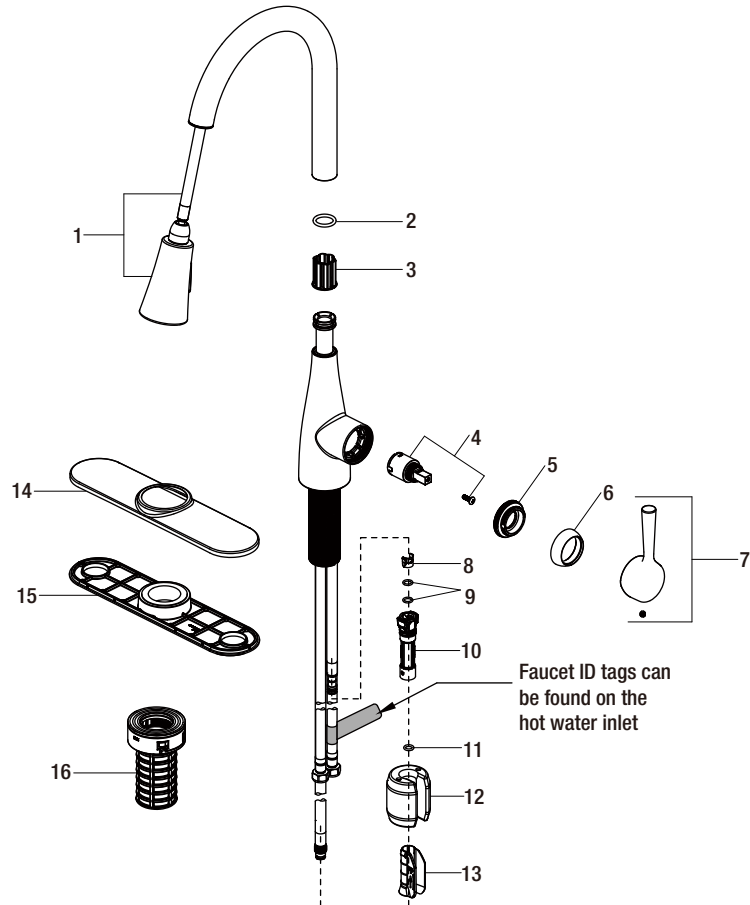

## Replacement Parts List

Sadira Single Handle Pull-down Sprayer Kitchen Faucet

MODEL	SKU #	FINISH
HD67726W-1501	313559237	Chrome

Many replacement parts can be purchased online or at your local store. Please use the table below to identify the part SKU number needed, go to [HOMEDEPOT.COM](http://HOMEDEPOT.COM), and check for online and store availability. If you can't find the part you are looking for, please call 1-855-HD-GLACIER.

Part	Description	Part #	Internet SKU #	Store SKU #
1	Spray head and Hose	RP3849101		
2	O-ring	RP60071		
3	Wearable ring	RP70380		
4	Cartridge & Screw	RP20102		
5	Bonnet nut	RP70688		
6	Cap	RP8002801		
7	Handle assembly	RP1373601		
8	Block	RP70421		
9	O-ring	RP60002	<a href="#">206116636</a>	
10	Quick connect assembly	RP70697		

Part	Description	Part #	Internet SKU #	Store SKU #
11	O-ring	RP60089		
12	Weight	RP70689	<a href="#">311598800</a>	
13	Weight clip	RP70590		
14	Escutcheon	RP8074501		
15	Gasket	RP80746		
16	FastMount™	RP56096		