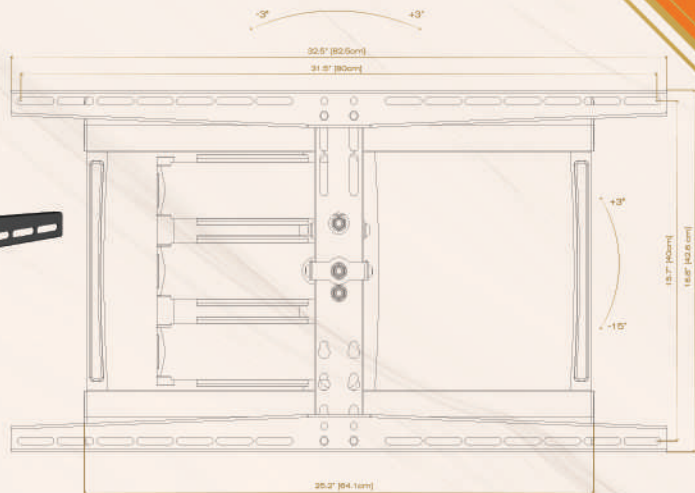

# LARGE ARTICULATING MOUNT

37-85"  
TV Size

Up to:  
120lbs/54kg

200x200 to  
800x400

1.9"  
Depth

-15° to 3°  
Tilt Range

19.1"  
Extension

## Specifications

**Retail Package Size:** 34.3" x 18.6" x 3"

**Retail Package Weight:** 11.9 lbs

**Master Carton Size:** 35" x 19.5" x 6.9"

**Master Carton Weight:** 23.8 lbs

**Master Carton Quantity:** 2

## Large Articulating Mount

*A secure & easy to install, low profile design*

- Fits Most 37-85" TVs Weighing up to 120lbs (54kg)
- Compatible with VESA Patterns Between 200x200 and 400x400.
- Ultra-slim Low Profile Design
- Places the TV Just 1.9" (4.8cm) from the Wall
- A Dual-jointed Flexible Arm Extends up to 19.1" (48.5cm)
- A Rotational Swivel Range of +/- 90°.
- Inclined with a Tilt Range Between -15° to +3°
- Built-in Cable Management System Prevents Cords from Tangling and Damage
- Solid All-metal Construction Tested with Four Times the Recommended Weight Limits
- Ready to Install with all Hardware Included