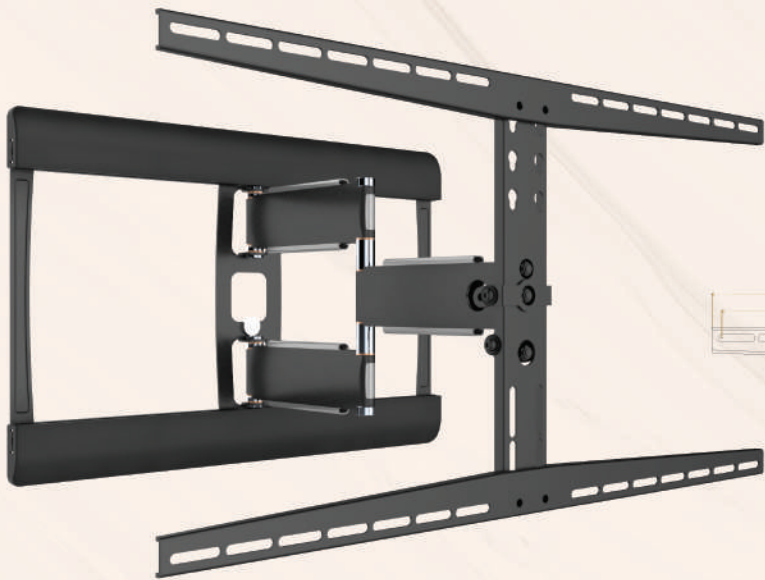

# LARGE ARTICULATING MOUNT

37-85"  
TV Size

Up to:  
120lbs/54kg

200x200 to  
800x400

1.9"  
Depth

-15° to 3°  
Tilt Range

19.1"  
Extension

## Specifications

**Retail Package Size:** 34.3" x 18.6" x 3"

**Retail Package Weight:** 11.9 lbs

**Master Carton Size:** 35" x 19.5" x 6.9"

**Master Carton Weight:** 23.8 lbs

**Master Carton Quantity:** 2

## Large Articulating Mount

*A secure & easy to install, low profile design*

- Fits Most 37-85" TVs Weighing up to 120lbs (54kg)
- Compatible with VESA Patterns Between 200x200 and 400x400.
- Ultra-slim Low Profile Design
- Places the TV Just 1.9" (4.8cm) from the Wall
- A Dual-jointed Flexible Arm Extends up to 19.1" (48.5cm)
- A Rotational Swivel Range of +/- 90°.
- Inclined with a Tilt Range Between -15° to +3°
- Built-in Cable Management System Prevents Cords from Tangling and Damage
- Solid All-metal Construction Tested with Four Times the Recommended Weight Limits
- Ready to Install with all Hardware Included