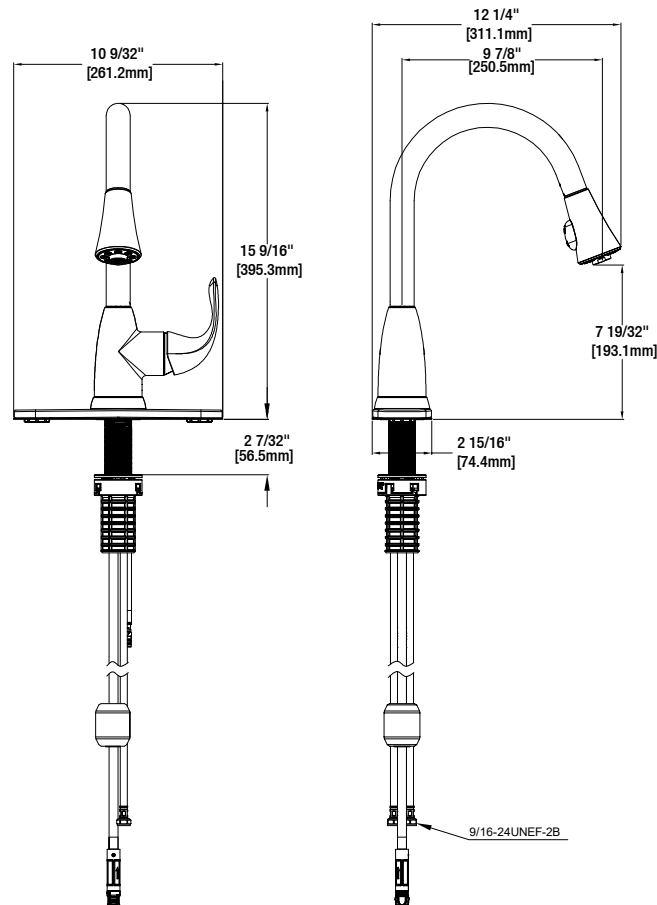

Single Handle Pull-down Kitchen Faucet

FEATURES

- Requires 1- or 3-Hole Sink with 8" On-Center
- Flexible Supply Lines with 3/8" Compression Fittings
- Max Flow Rate: 1.8 gpm (6.8 L/min) at 60 psi
- Spout Reach: 9 7/8"
- Spout Height: 15 9/16"
- Ceramic Valve for Lifetime Drip-Free Operation
- With Zinc Lever Handle
- FastMount Installation

WARRANTY

- Limited Lifetime Warranty

INSTALLATION DIMENSIONS

Glacier Bay reserves the right to make changes in specifications and materials and to change and discontinue models, both without notice or obligation. Dimensions are for reference only.