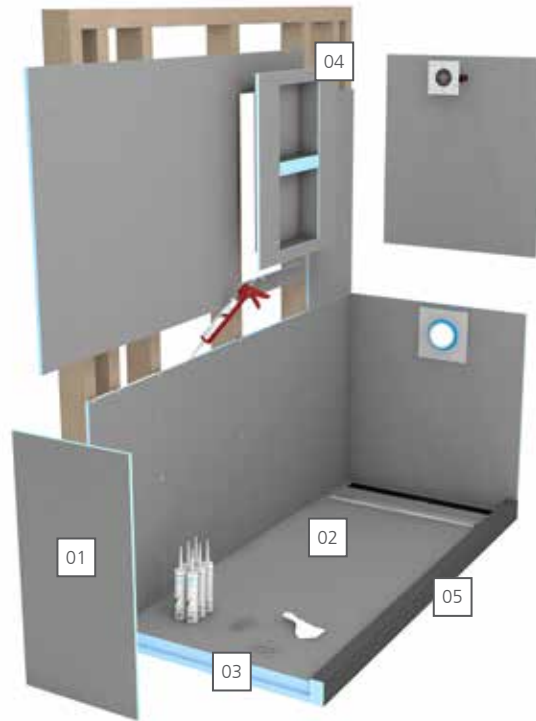

wedi Shower Kit – Riolito®

Full Shower System in a Box

All products needed to build a wedi line drain shower are included and provide a single manufacturer warranty. Safe transportation in one box, easy estimating of product quantities needed. The unique wedi Fundo Riolito neo bases allow water to drain away through a narrow gap between their drains cover plate and the tile surface finish. wedi Fundo Riolito neo is always equipped with the drain unit but covers are ordered separately. Options for covers include a polished stainless steel version, a double plated brushed stainless steel version, and a tileable version.

Available in 4-way and 2-way or single slope designs with close to the wall drains, wedi Riolito neo features the industries only factory sealed drain for use in custom shower configurations. What is more, the Fundo Riolito neo is available in one-piece shower base panels or as a modular system offering a separate drain module and an extension module to combine and configure custom layouts even easier.

- 01 wedi Building Panel
- 02 wedi Fundo Riolito Shower Base
- 03 Screws, Washers and Putty Knife
- 04 Shower Niche (Optional)
- 05 wedi Full Foam Curb Lean

***Found in each kit:**

- Fundo Riolito neo Line Module (1)
- Fundo Riolito neo Extension Module (1)
- wedi 36 in. x 60 in. x 1/2 in. Building Panels (6)
- wedi Full Foam Curb, Lean (1)
- wedi Riolito Drain Kit (1)
- wedi Fundo Riolito Standard Cover Plate (1)
- wedi Joint Sealant (8 10.5 oz tubes)
- wedi Fastener Kit (1 screws/washers 100ct)
- wedi Corner Putty Knife (1)
- wedi Mixing Valve Flexi Collar (1)
- wedi Flexi Collar (1)