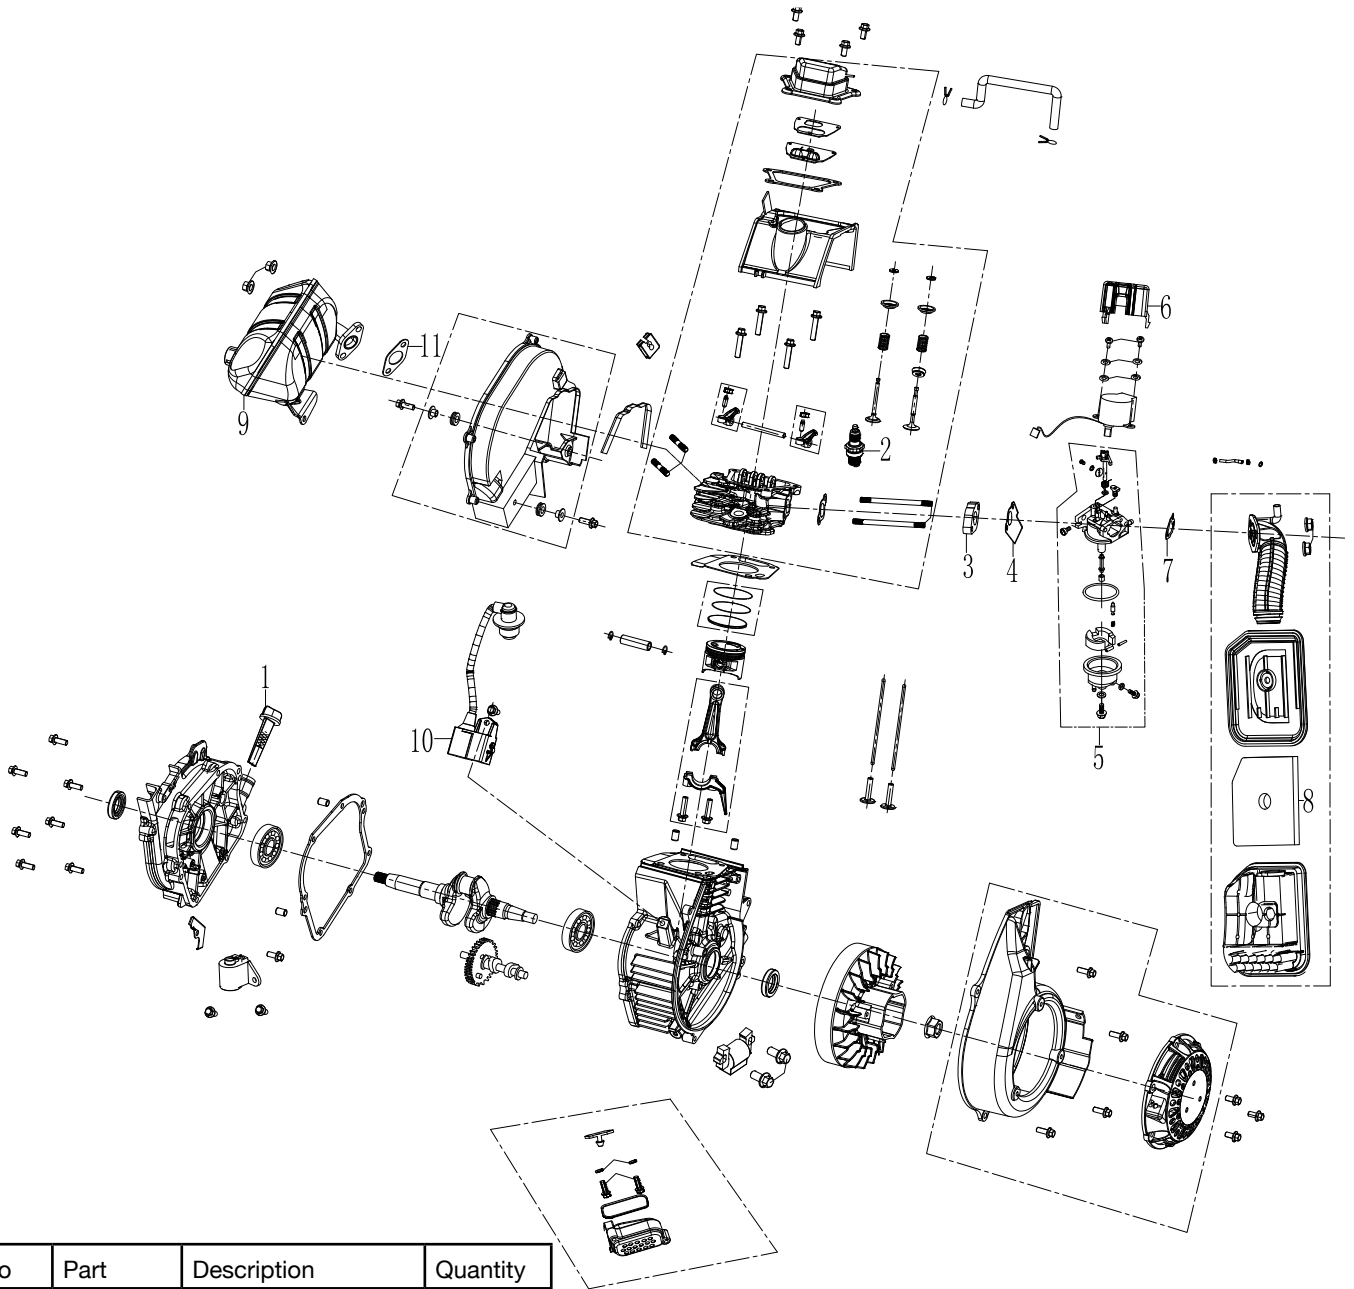

iGen2500 EXPLODED VIEW

No	Part	Description	Quantity
1	100509	Discharge Grate	1
2	100514	J Clip	10
3	130500	DC Regulator	1
4	120500	Inverter Module	1
5	170507	Starter Grip	1
6	100519	Intake Grate	1
7	130515	Control Panel	1
7A	130516	Control Panel	1
8	100503	Enclosure Side	1
9	100507	Shoulder Bolt	6
10	100517	E Clip	1
11	100513	Inspection Cover	1
12	100520	Rubber Foot	4

13	150504	Splash Guard	1
14	150509	Fuel Fill Marker	1
15	150503	Fuel Cap	1
16	100505	Enclosure Side	1
17	170505	Grip Cover	1
18	170508	Fuel Valve	1
19	100511	Rubber Boot	1
20	100502	Side Panel	1
21	150511	Fuel Tank	1
22	100501	Side Panel	1

iGen2500 ENGINE VIEW

No	Part	Description	Quantity
1	180558	Dip Stick	1
2	180532	Spark Plug	1
3	140521	Spacer	1
4	140520	Gasket	1
5	140511	Carburetor Assy	1
6	140522	Stepper Motor	1
7	140523	Gasket	1
8	160503	Air Filter	1
9	110505	Muffler Assy	1
10	180525	Ignition Coil	1
11	110506	Gasket	1