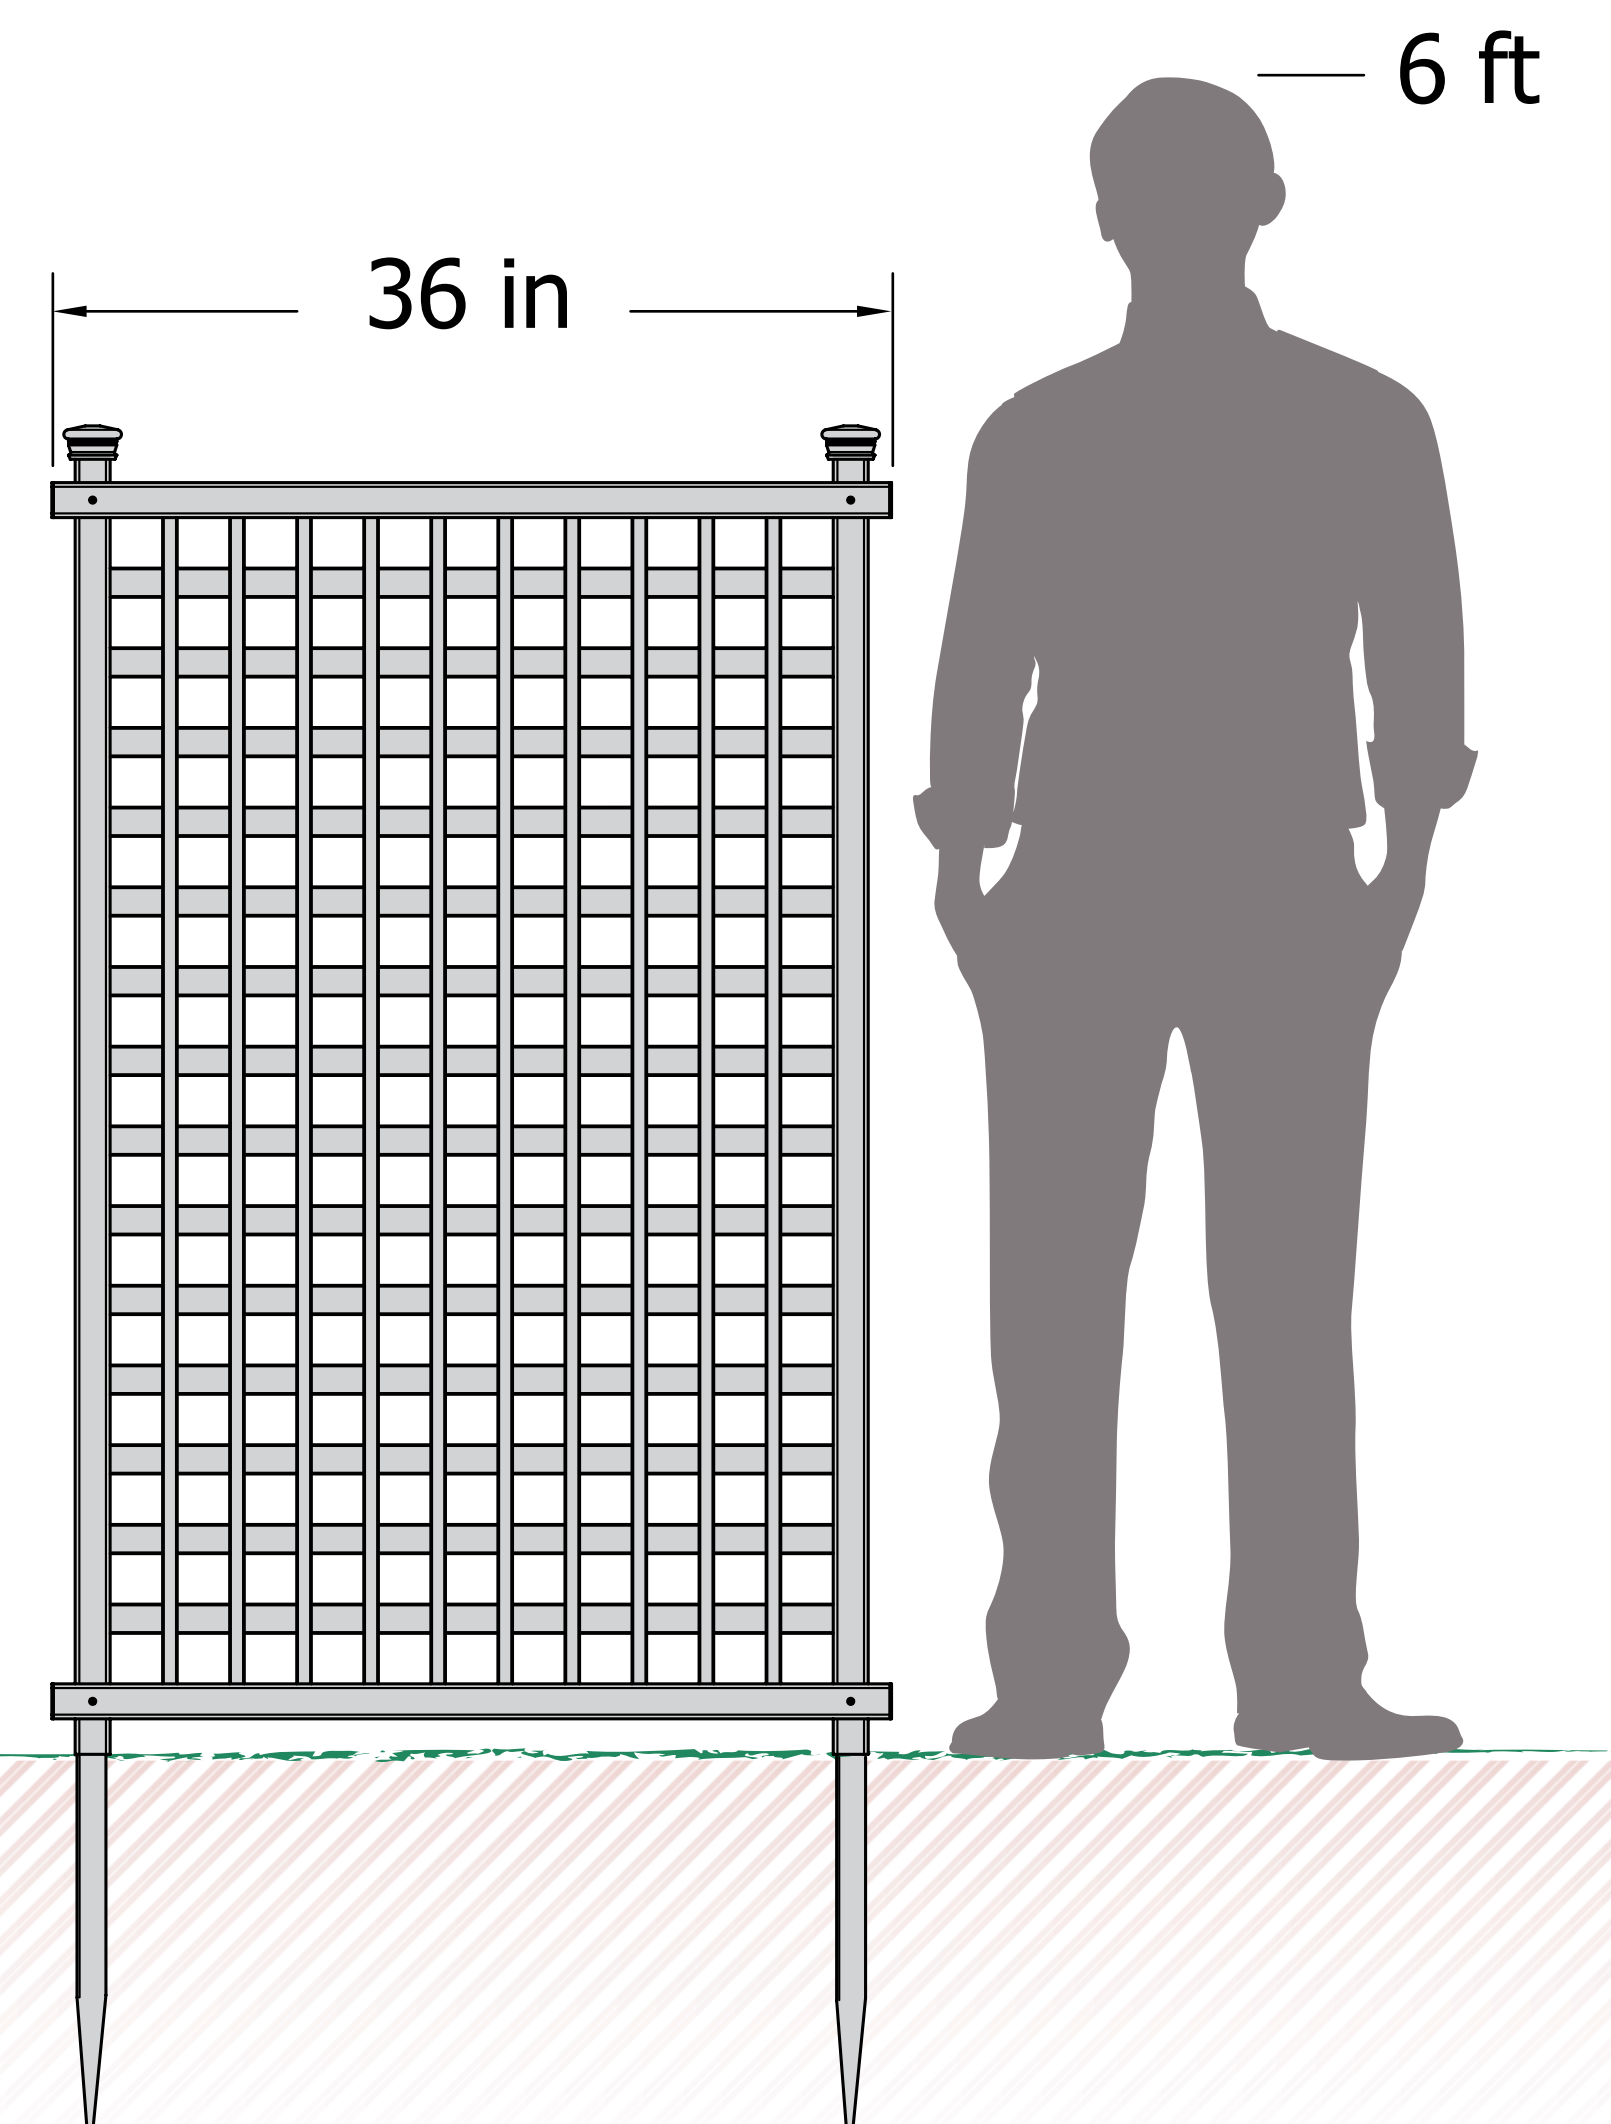

# Highland Privacy Screen

36"W x 57"H

**FN**C**LO**  
HIDE IT WITH STYLE