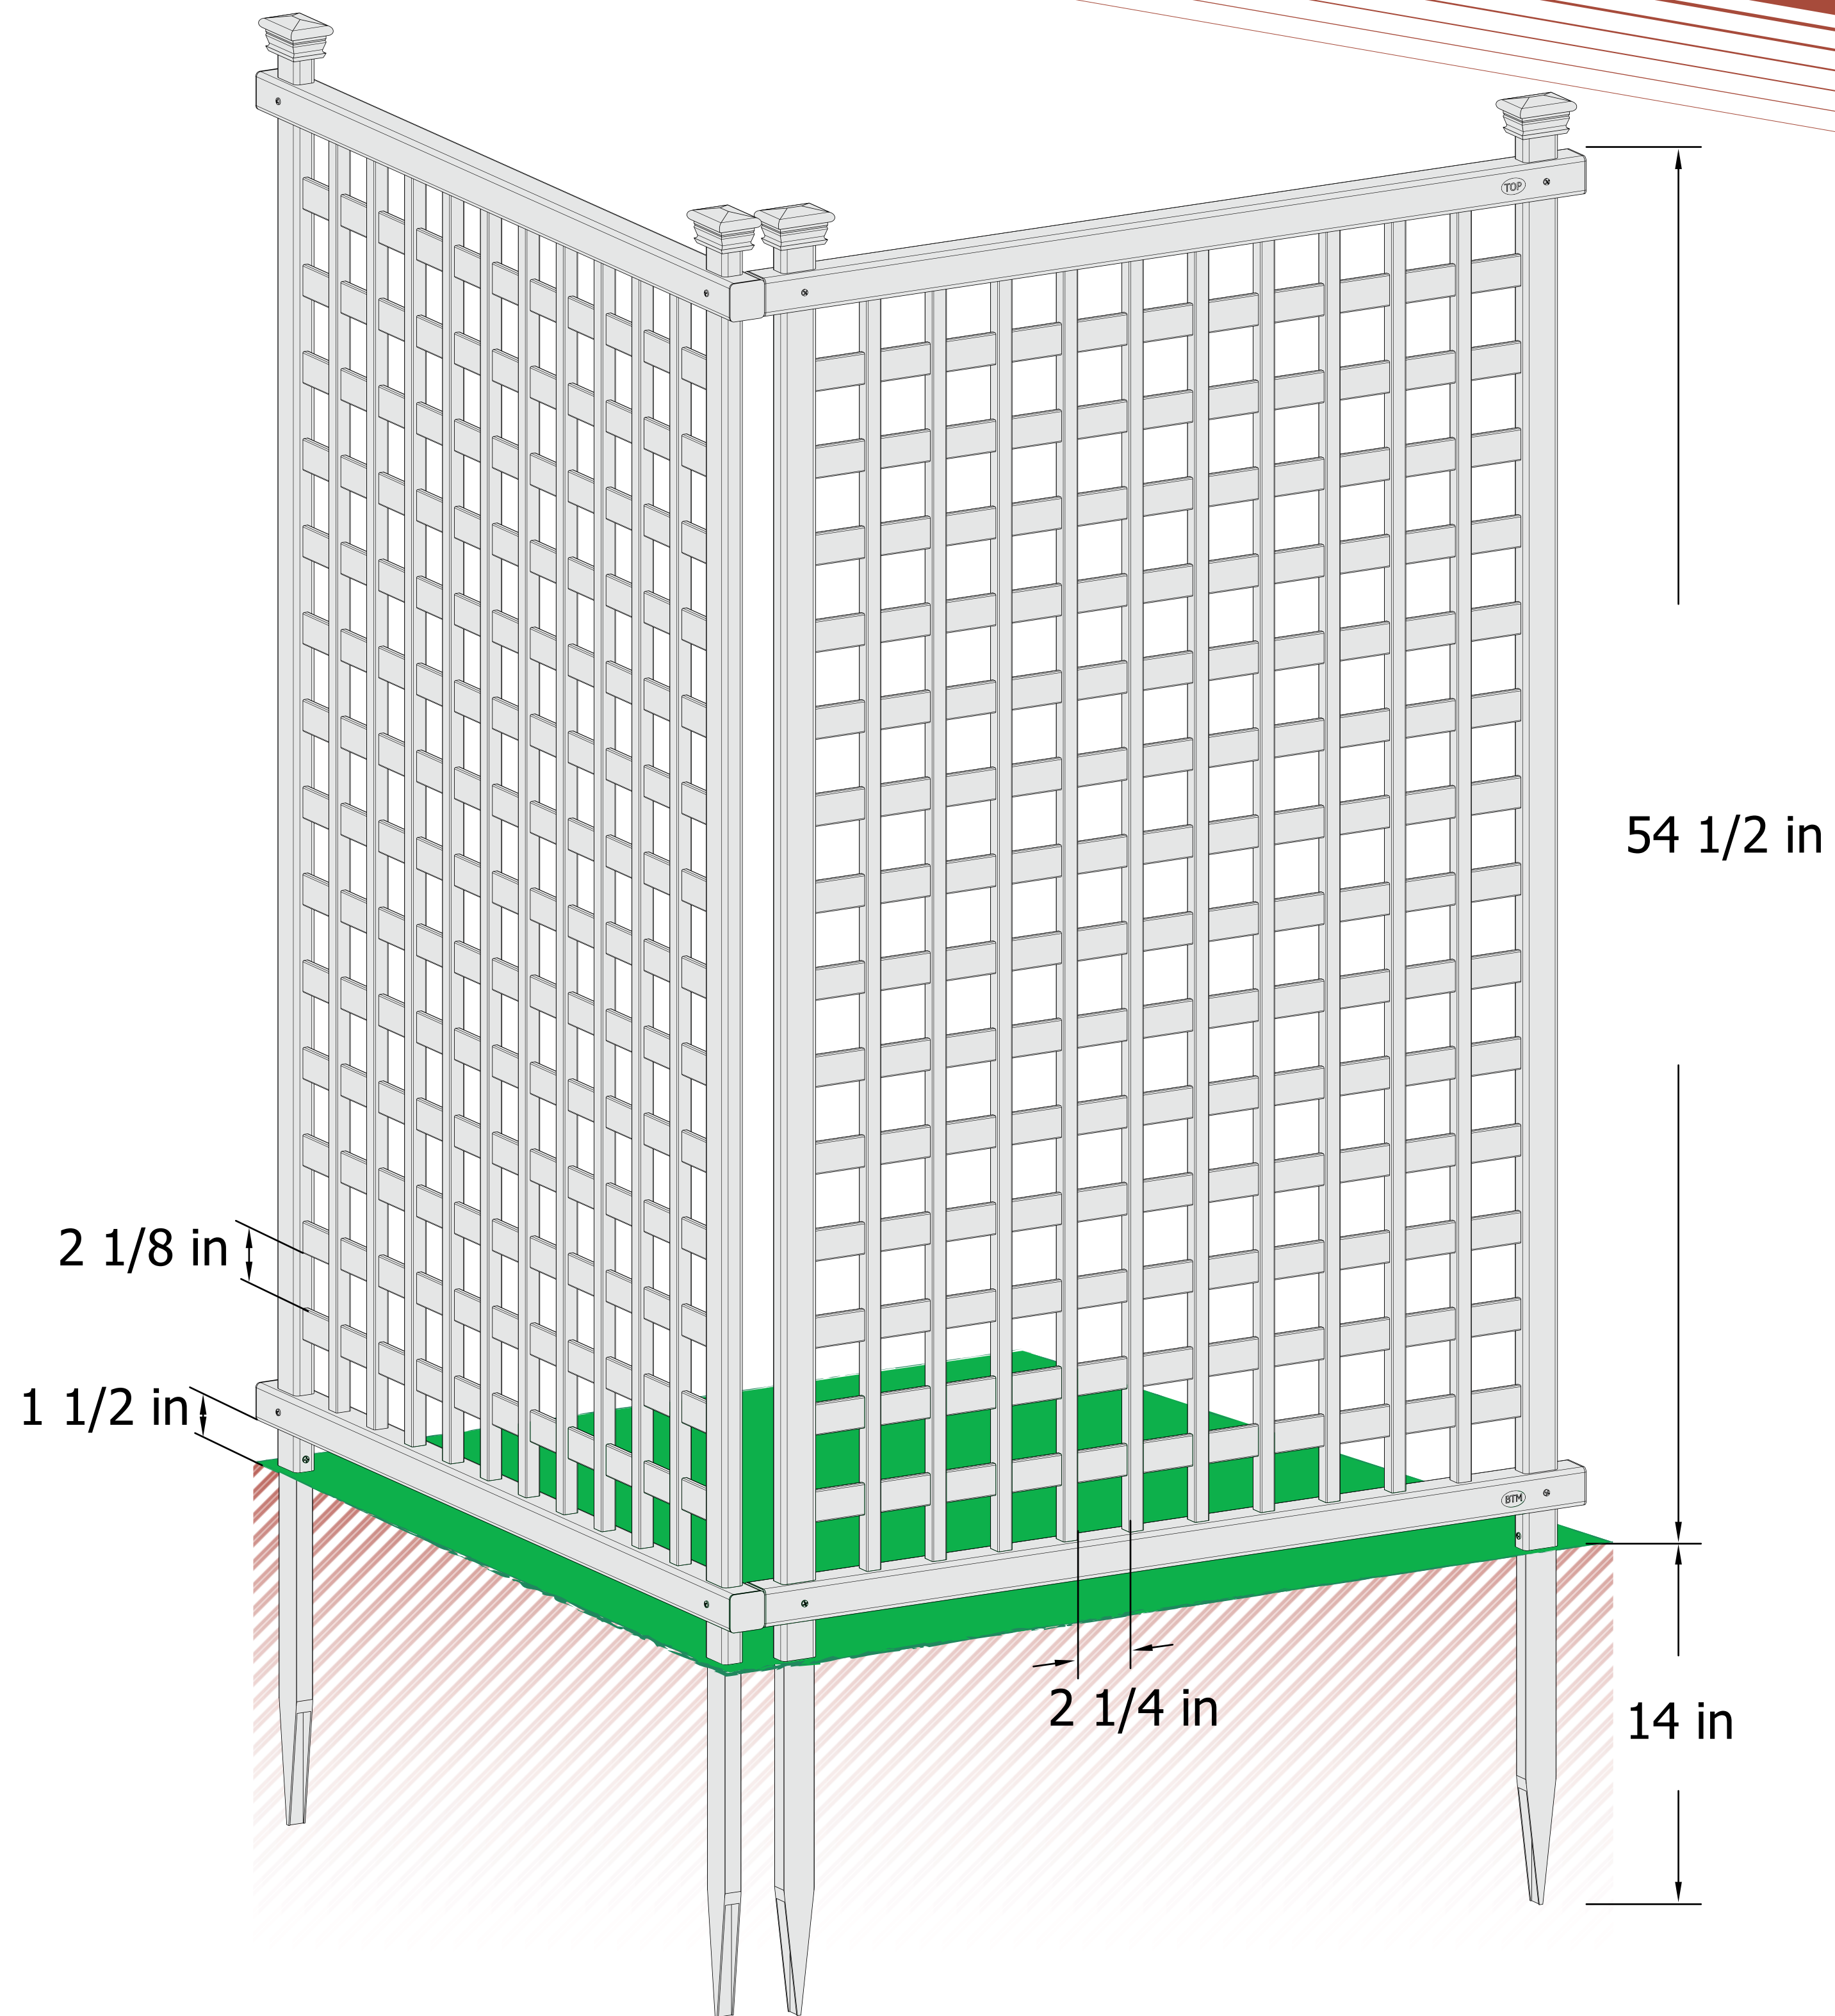

# Highland Privacy Screen

36"W x 57"H

**FN**C**LO**  
HIDE IT WITH STYLE