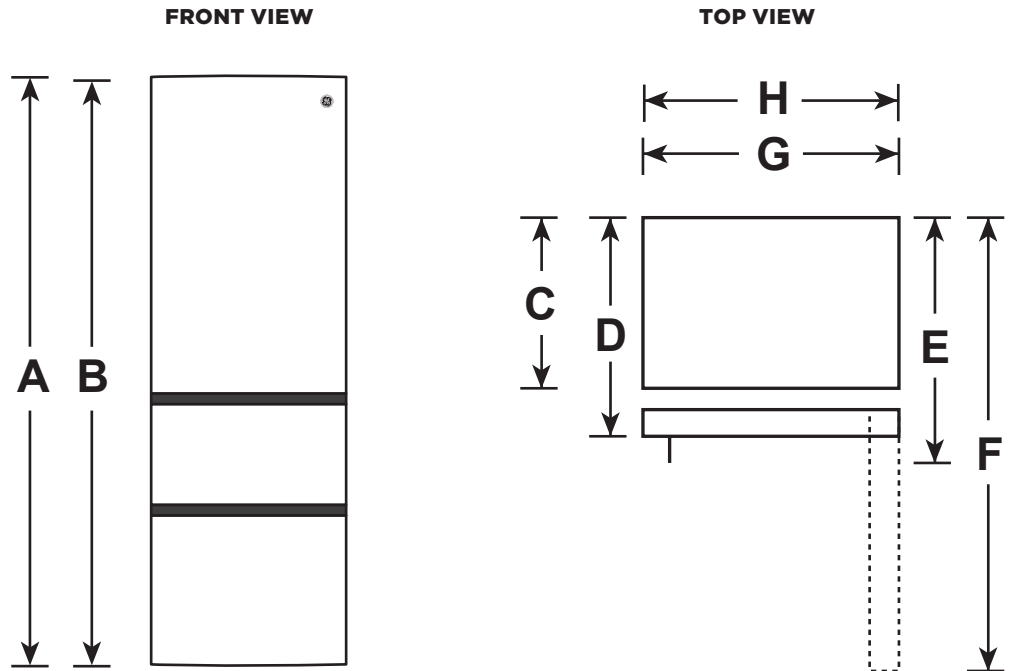

GLE12HSP

GE® ENERGY STAR® 11.9 Cu. Ft. Bottom-Freezer Refrigerator

DIMENSIONS AND INSTALLATION INFORMATION (IN INCHES)

OVERALL DIMENSIONS	Height to top of door (in.) A	70
	Height to top of case (in.) B	69-7/8
	Case depth without door (in.) C	23-1/2
	Case depth less door handle (in.) D	26-1/2
	Case depth with door handle (in.) E	26-1/2
	Depth with fresh food door open 90° (in.) F	47-3/8
	Width (in.) G	23-1/2
	Width with door open 90° inc. door handle (in.) H	24-7/8
AIR CLEARANCES	Each side (in.)	1/8
	Top (in.)	1/8
	Back (in.)	1

Enjoy a built-in look in the kitchen thanks to a counter depth refrigerator that fits nearly flush with cabinets and counters

The compact 24" width was designed to give you plenty of storage for smaller spaces

With three accurate temperature settings, the Temp Zone Drawer provides the perfect place to store meat, beverages and deli favorites

Store up to five bottles of wine on this wine bottle storage rack, which conveniently folds up when not in use