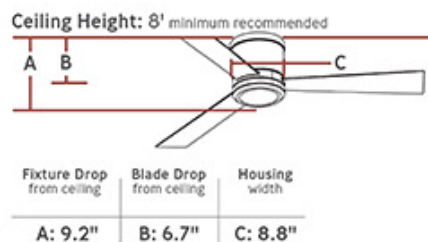

3CLYR52RZWD-V1: 52" Clarity - Matte White

Specification Images:

Collection: Clarity

Dimmable

UPC #:014817583151

Finish: Matte White (RZW)

Blade Finish: Matte White

Dimensions:

Diameter: 52"
Weight: 16.95 lbs.
Reverse Switch: Remote Controlled
Motor Size: 153.0 X 18.0
Diameter of Housing: 8.8
Capacitor Value: 85?, 4+4+5uF, 350V+250V+250V
Lead Wire Length: 78 inches
Light Kit Included: Yes
Remote Included: Wall / Hand Remote
Location of Receiver:
Remote Group(s):