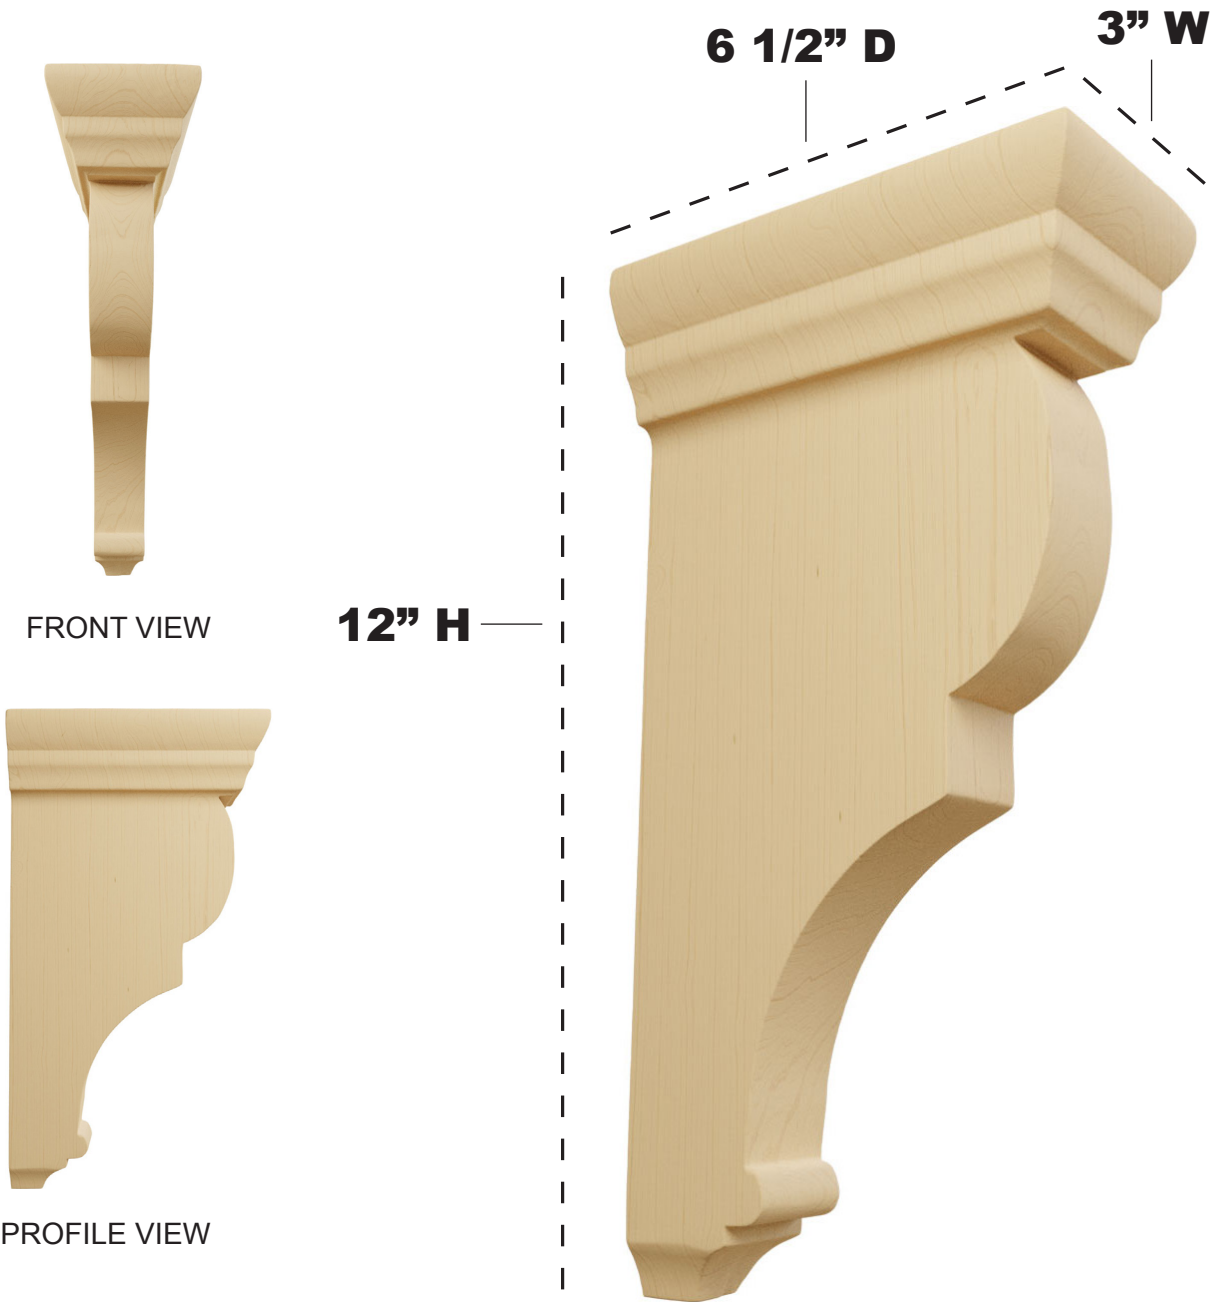

3 INCH W X 6 1/2 INCH D X 12 INCH H ROJAS CORBEL

ITEM NO.: CORW03X06X12RJ

**AVAILABLE
WOOD
SPECIES:**

ALDER

CHERRY

MAPLE

RED OAK

MAHOGANY