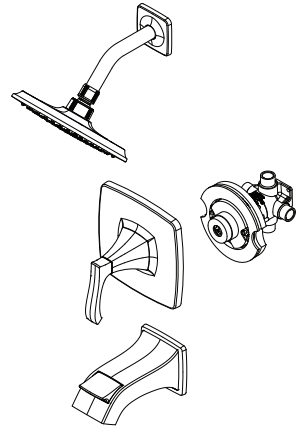

Venturi™ Tub & Shower

- 8P8-WS2-VNSB Finish(B)
- 8P8-WS2-VNSC Finish(C)
- 8P8-WS2-VNSGS Finish(GS)
- 8P8-WS2-VNSY Finish(Y)

Specifications

Features

- 1.8 GPM Flow Rate
- Raincan Showerhead
- SecurePfit™
- Includes OX8 Valve
- Unique Ribbon Waterflow Delivery Spout
- Pressure Balanced
- Spot Defense Finish Resists Spots and Fingerprints (GS Finish Only)
- Temperature Control
- Pforever Seal Ceramic Disc Valve
- Pforever Warranty®

Dimensions