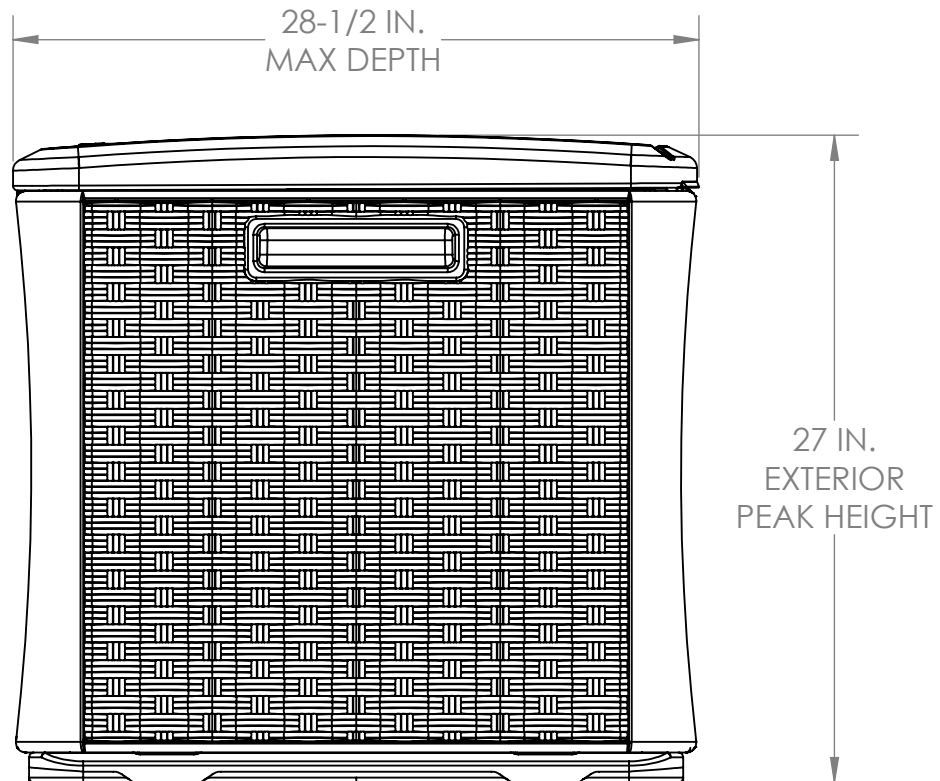

BMDB134004
FRONT VIEW

VOLUME: 17.9 CU. FT.
134 GAL.

BMDB134004
SIDE VIEW

BMDB134004
TOP VIEW

BMDB134004
INTERIOR SIDE VIEW