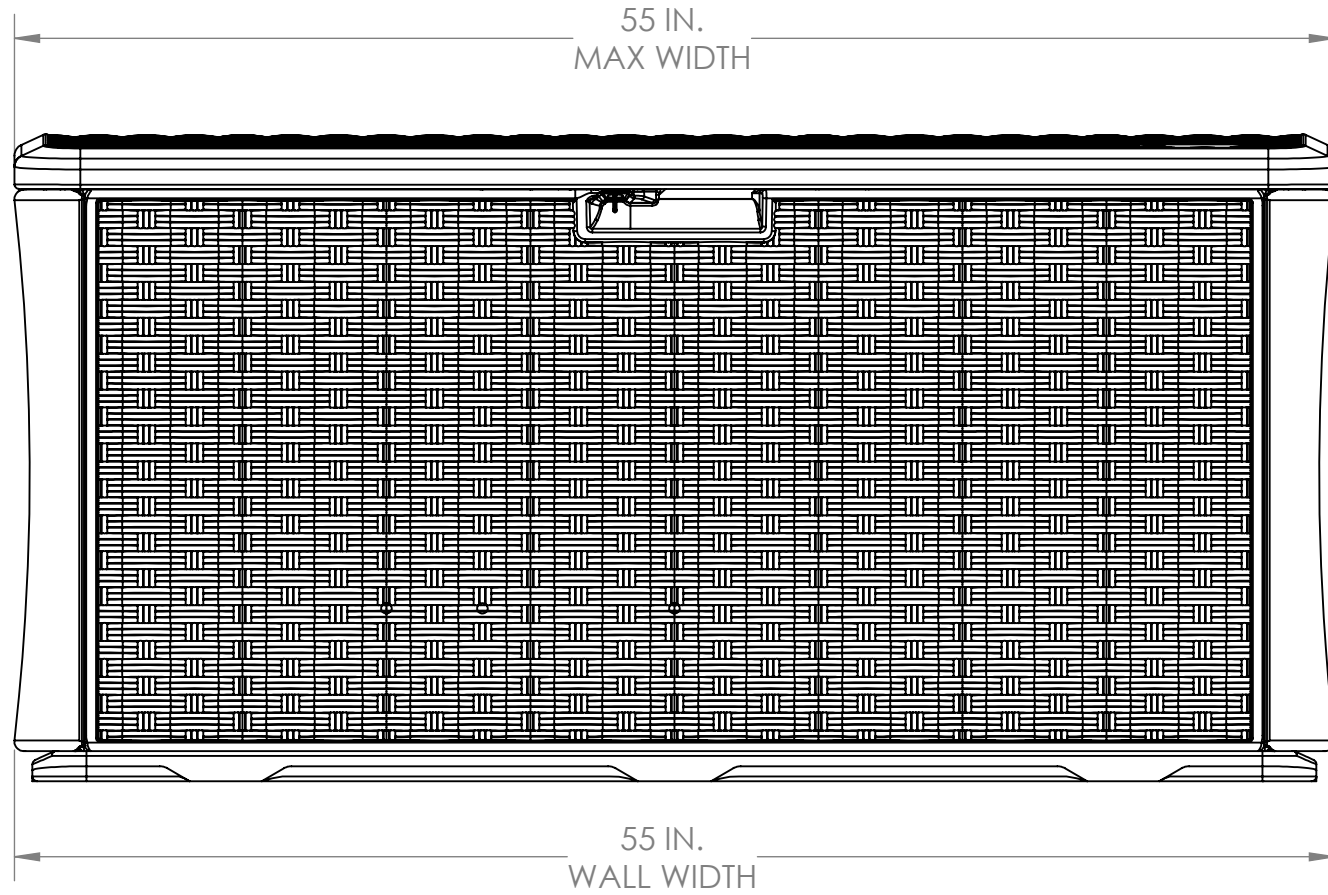

BMDB134004
FRONT VIEW

VOLUME: 17.9 CU. FT.
134 GAL.

BMDB134004
SIDE VIEW

BMDB134004
TOP VIEW

BMDB134004
INTERIOR SIDE VIEW