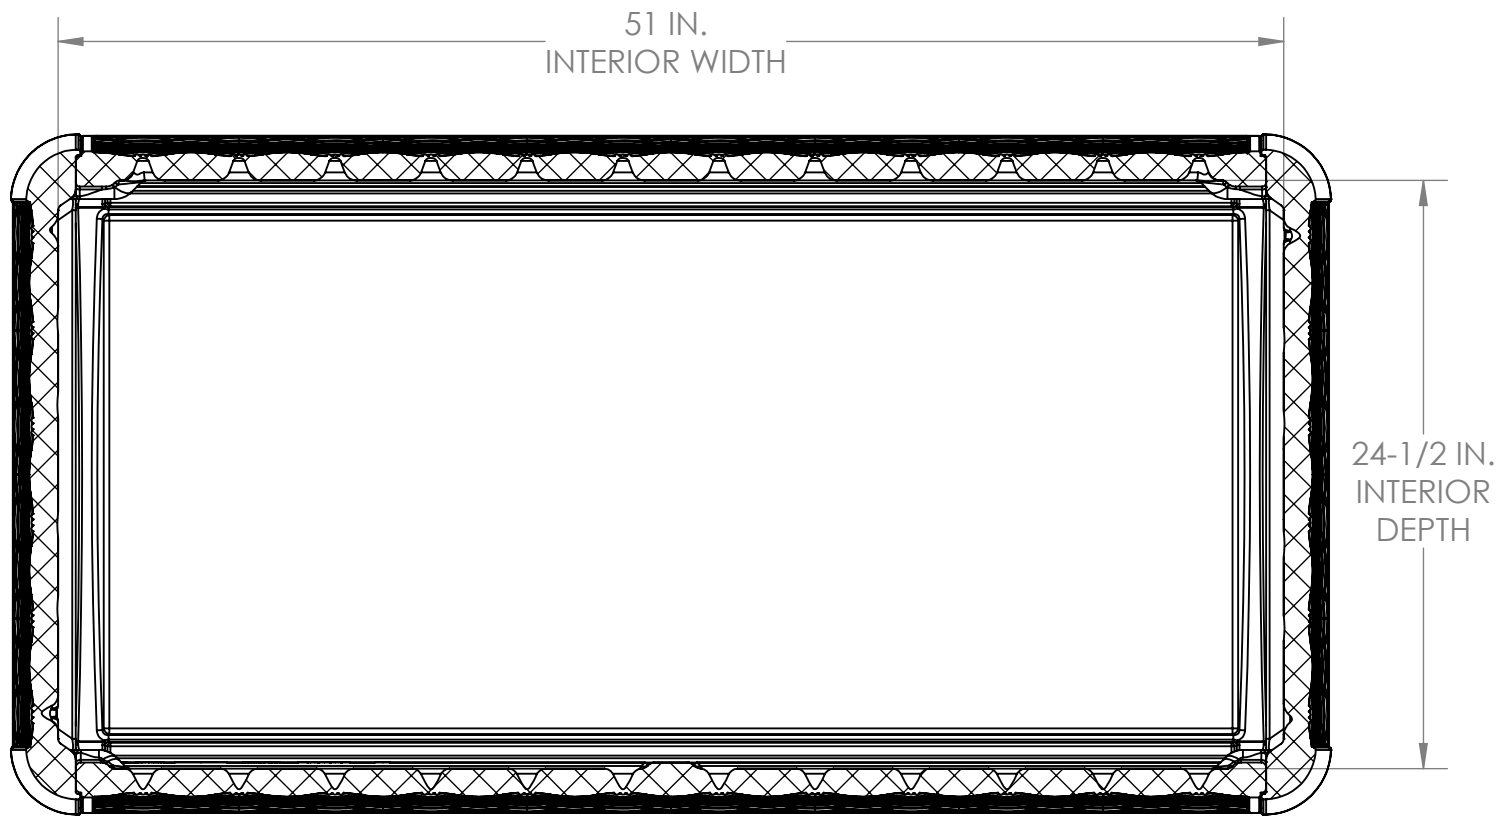

BMDB134004
FRONT VIEW

VOLUME: 17.9 CU. FT.
134 GAL.

BMDB134004
SIDE VIEW

BMDB134004
TOP VIEW

BMDB134004
INTERIOR SIDE VIEW