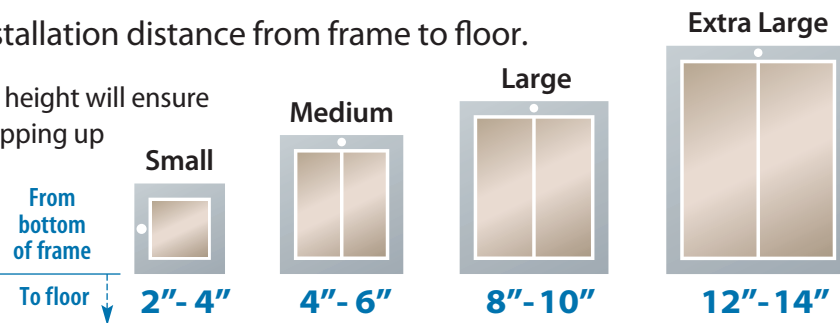

Size Chart

PlexiDor Size	Weight of Pet	Breed Size Examples	Type of Installation	Opening for Pet	Installation Cut Hole	Overall Dimensions†
Small SM	Up to 9 lbs (Dog) 24 lbs (Cat)	Cats, Chihuahuas, Pomeranians, Papillons, Yorkies, Maltese and Japanese Chins	Door Series	6½" x 7¼"	8½" x 8½"	10" x 10"
			Wall Series	6½" x 7¼"	8¾" x 10½"†	10" x 12"
Medium MD	Up to 40 lbs	Poodles, Corgis, Dachshunds, Beagles, Pekingese, Shelties, Schnauzers, Cocker Spaniels and most Terriers	Door Series	9" x 12"	11½" x 13½"	13¾" x 15½"
			Wall Series	9" x 12"	11⅞" x 15¼"†	13¾" x 17½"
Large LG	Up to 100 lbs	Labradors, German Shepherds, Golden Retrievers, Boxers, Collies, Setters, Bulldogs, Pointers and Dobermans	Door Series	11¾" x 16"	14¼" x 17¾"	16½" x 19¼"
			Wall Series	11¾" x 16"	14½" x 19"†	16½" x 21¼"
Extra Large XL	Up to 220 lbs	Great Danes, St. Bernards, Rottweiler, Old English Sheepdogs, Newfoundlands, Irish Wolfhounds and Great Pyrenees	Door Series	16" x 23¾"	18" x 25"	20½" x 26¾"
			Wall Series	16" x 23¾"	18½" x 26½"†	20½" x 28¾"
Electronic PDE	Up to 125 lbs	Large breed examples as listed including Malamutes, Weimaraners, Rhodesian Ridgebacks and all Cats	Door Series	12¾" x 20"	14¼" x 21½"	17⅞" x 54⅝"
			Wall Series	12¾" x 20"	14¼" x 23"†	17⅞" x 54⅝"

† Note: There are two dimensions for the Wall Series cut hole, interior and exterior. Read the installation instructions carefully before cutting. ‡ Dimensions listed in chart are Width by Height.

Installation Height

The installation distance from frame to floor.

Installing your PlexiDor Pet Door at the correct height will ensure the door is comfortable for your pet to use. Stepping up and through the door is best.

Important: The suggested measurements are a guide only. Make sure the pet door is installed so that the opening is at least two inches above the pet's back.