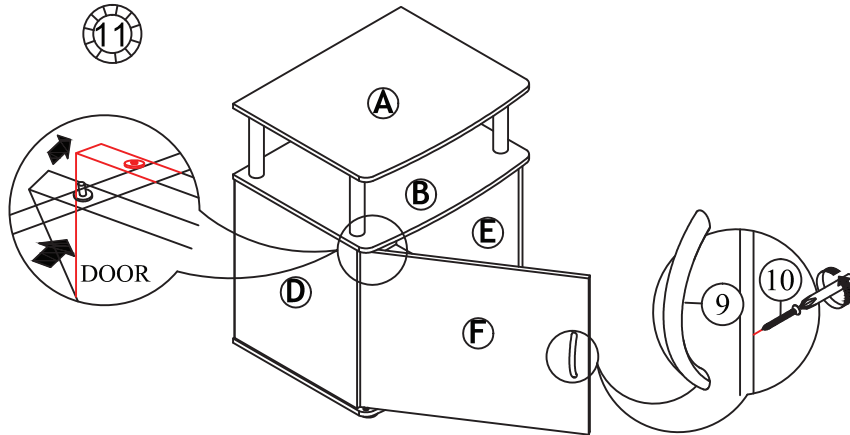

9

10

11

Recommended Maximum Weight

*Unit in Pound(lbs)

WARNING:

>This unit has been designed to support the maximum loads shown. Exceeding these load limits could cause sagging, instability, product collapse, and/or serious injury.

>DO NOT allow children to climb on unit.

>Put heavier items on lower shelves.

Assembly Instruction

Furinno End Table / Side Table

MODEL : 15114

00:30

Approx. 30 minutes

Recomm. 2 Person