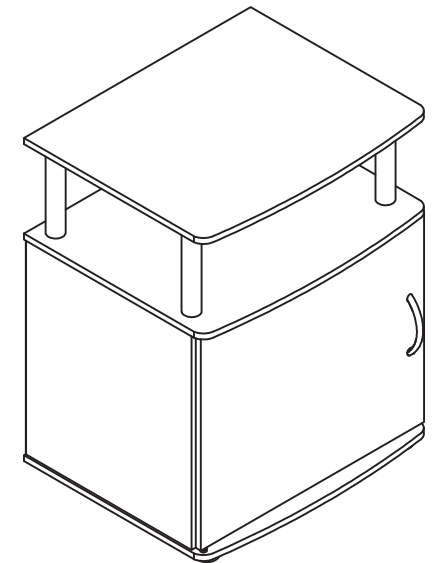

Customer Support

NEED HELP? For replacement requests or product inquiries, please contact our Customer Service Team by emailing us at support@furinno.com. Thank you for selecting Furinno!

www.furinno.com