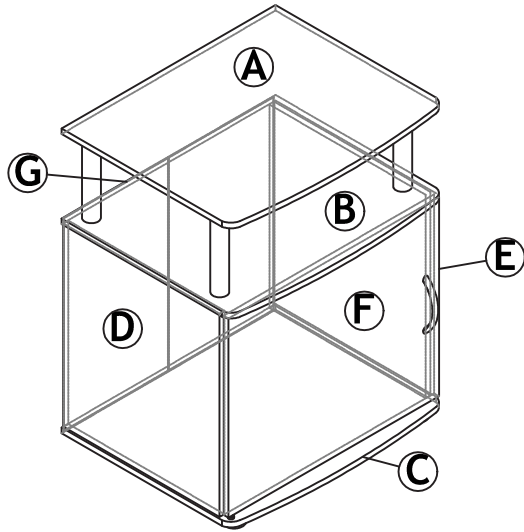

No	Parts List	Qty
A	TOP PANEL	1pc
B	CENTER PANEL	1pc
C	BOTTOM PANEL	1pc
D	LEFT SIDE PANEL	1pc
E	RIGHT SIDE PANEL	1pc
F	DOOR PANEL	1pc
G	BACK PANEL	1pc

No	Hardware List	Qty
1	SHORT ROUND POLE 	4pcs
2	MINI ROUND LEG 	4pcs
3	PVC LEG WITH PLUG 	4pcs
4	MINI FIX + HOUSING 4A  4B 	4sets
5	DOWEL 	8pcs
6	C/B SCREW A 	4pcs
7	MAGNET 7A  7B 	1set
8	DOOR SPRING SUPPORT 	2pcs
9	HANDLE 	1pcs
10	C/B SCREW B 	2pcs
11	POWER PIN 	12pcs
12	PVC ROUND RING 	4pcs