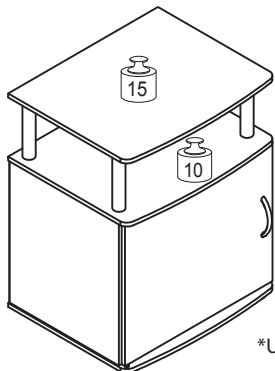

9

10

11

Recommended Maximum Weight

*Unit in Pound(lbs)

WARNING:

>This unit has been designed to support the maximum loads shown. Exceeding these load limits could cause sagging, instability, product collapse, and/or serious injury.

>DO NOT allow children to climb on unit.

>Put heavier items on lower shelves.

Assembly Instruction

Furinno End Table / Side Table

MODEL : 15114

00:30

Approx. 30 minutes

Recomm. 2 Person