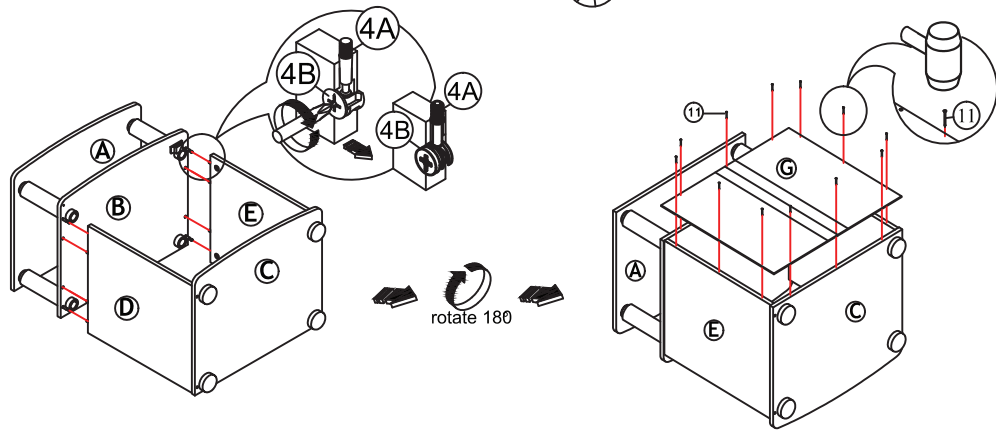

9

10

11

Recommended Maximum Weight

*Unit in Pound(lbs)

WARNING:

>This unit has been designed to support the maximum loads shown. Exceeding these load limits could cause sagging, instability, product collapse, and/or serious injury.

>DO NOT allow children to climb on unit.

>Put heavier items on lower shelves.

Assembly Instruction

Furinno End Table / Side Table

MODEL : 15114

00:30

Approx. 30 minutes

Recomm. 2 Person