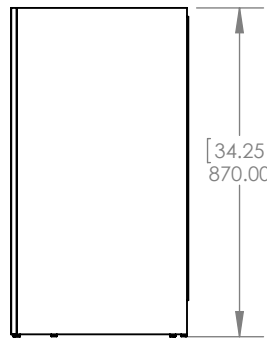

Side View / Vista Lateral