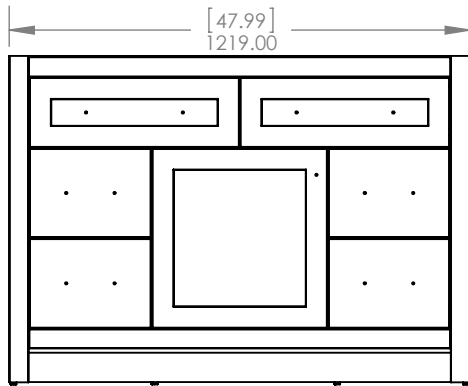

Front view / Vista Frontal