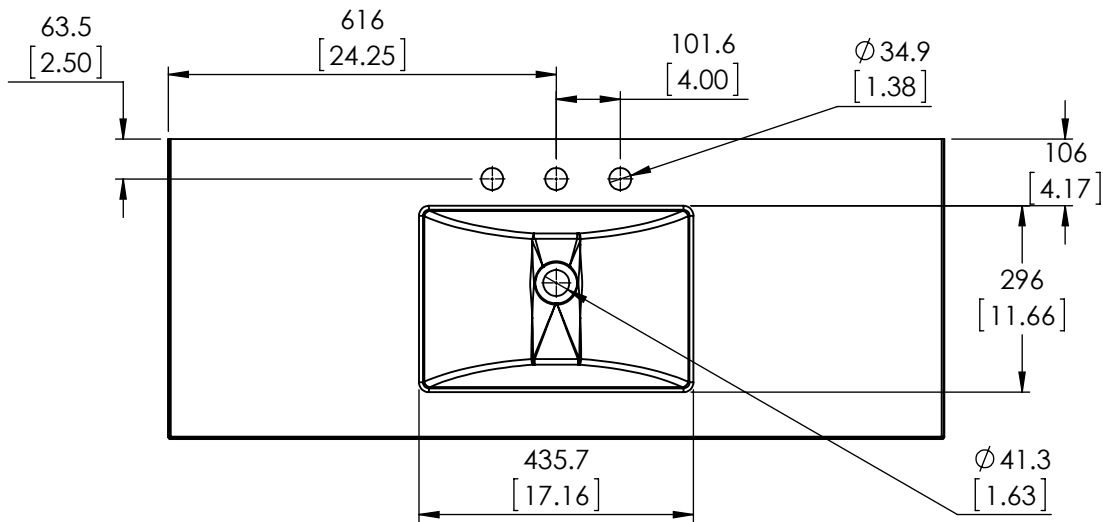

ITEM TYPE	ITEM ID	ITEM DESCRIPTION	DRAWING STATUS
Top	595732	Vtop Rect 2 tone 48.5x18.75 SS Silver Ash 8 in	R&D
Top	595723	Vtop Rect 2 tone 48.5x18.75 SS Snow 8 in	R&D

REV	DESCRIPTION	DATE	APPROVAL
0	RELEASED	10/18/20	E. SANDOVAL

PROPRIETARY AND CONFIDENTIAL
THE INFORMATION CONTAINED IN THIS DRAWING IS THE SOLE PROPERTY OF WOODCRAFTERS. ANY REPRODUCTION IN PART OR AS A WHOLE WITHOUT THE WRITTEN PERMISSION OF WOODCRAFTERS IS PROHIBITED.

UNLESS OTHERWISE SPECIFIED
DIMENSIONS ARE IN MM. AND [INCHES]
TOLERANCES ARE
+ 3.175 [0.125] - 3.175 [0.125]
SCALE: 1:10

	NAME	DATE
DRAWN	O. RAZO	10/18/2020
CHECKED	E. SANDOVAL	10/18/2020
ENG APPR.	W. AMAYA	10/18/2020
MFG APPR.	A. CASIANO	10/18/2020

		SIZE	DWG. NO.	SHEET 1 OF 1
		A	FG