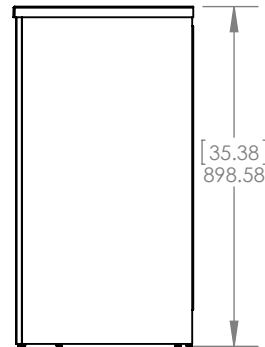

Top View / Vista Superior

Isometric View / Vista Isometrica

Front view / Vista Frontal

Side View / Vista Lateral

Back View / Vista Trasera

**PROPRIETARY AND CONFIDENTIAL**  
 THE INFORMATION CONTAINED IN THIS DRAWING IS THE SOLE PROPERTY OF WOODCRAFTERS HOME PRODUCTS L.L.C. ANY REPRODUCTION IN PART OR AS A WHOLE, WITHOUT THE WRITTEN PERMISSION OF WOODCRAFTERS HOME PRODUCTS L.L.C. IS PROHIBITED.

UNLESS OTHERWISE SPECIFIED  
 DIMENSIONS ARE IN MM. AND [INCHES]  
 TOLERANCES ARE  
 + 3.175 [0.125] - 3.175 [0.125]  
 SCALE: 1:10

	NAME	DATE
DRAWN	O. RAZO	10/18/2020
CHECKED	E. SANDOVAL	10/18/2020
ENG APPR.	W. AMAYA	10/18/2020
MFG APPR.	A. CASIANO	10/18/2020

		SIZE	DWG. NO.	SHEET 1 OF 1
		A	FG	