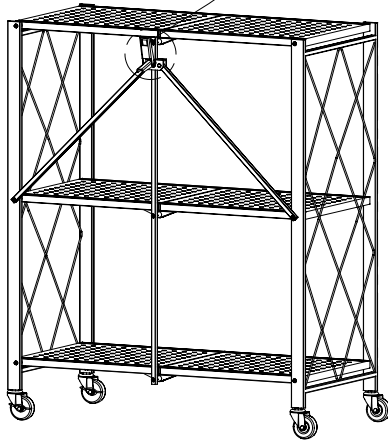

# 3-tier foldable shelving rack

**27.95" L x 15.35" W x 34.65" H**

# PARTS LIST

PART/ILLUSTRATION	(QTY)	DESCRIPTION
-------------------	-------	-------------

(1) rack

(2) locking casters

(2) casters

(1) wrench

# ASSEMBLY

- 1** Use the wrench to install the wheels and make sure all four wheels are in place and tightened.

**2** Buckle the buckle. First, make sure that the shelf is completely extended and smooth. Then make sure latch and hook are in place and press down to secure.