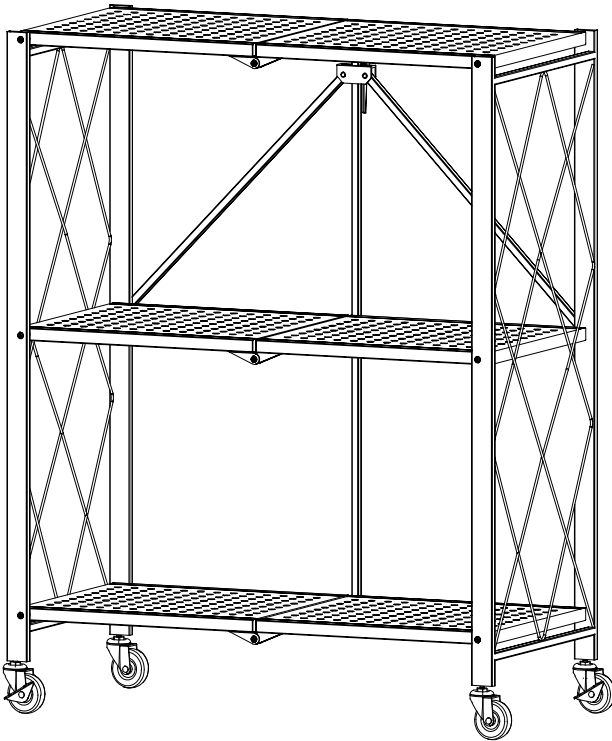

# 3-tier foldable shelving rack

**27.95" L x 15.35" W x 34.65" H**

# PARTS LIST

PART/ILLUSTRATION	(QTY)	DESCRIPTION
-------------------	-------	-------------

(1) rack

(2) locking casters

(2) casters

(1) wrench