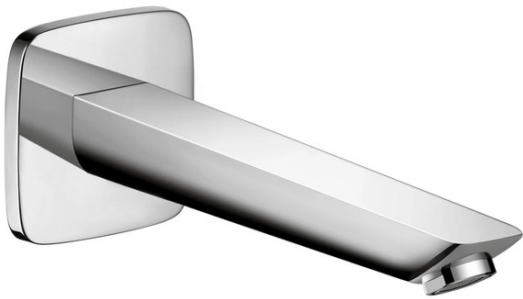

Logis

Logis Tub Spout

Finishes : **Chrome**   Part no. : **71410001**

Description

Features

- Solid brass
- 1/2" female and 3/4" male adaptor included

Compliance

Product image