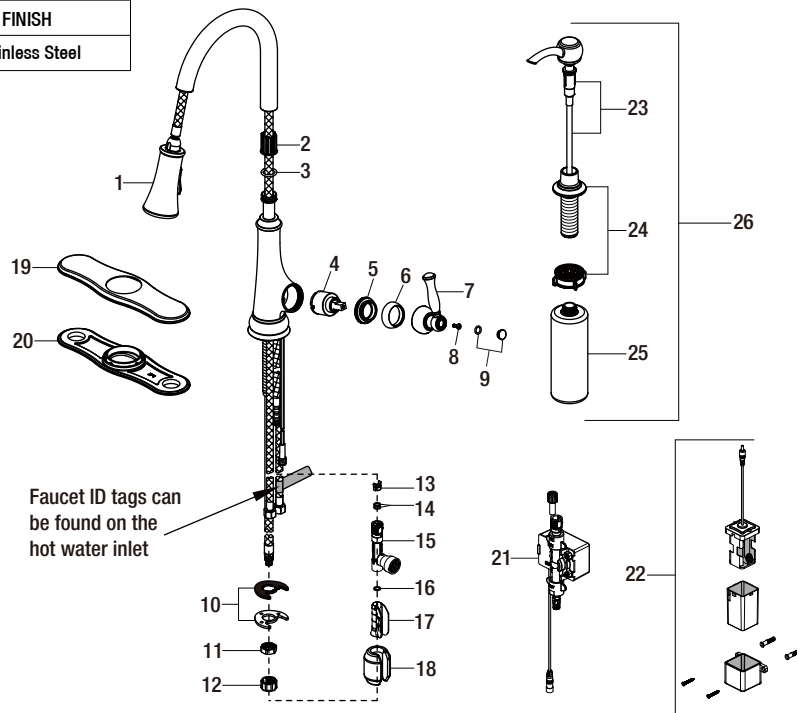

Replacement Parts List

Touchless Single-Handle Pull-Down Sprayer Kitchen Faucet
with LED Light in Stainless Steel

MODEL	STORE SKU #	FINISH
67536-0508D2	1001407752	Stainless Steel

Many replacement parts can be purchased online or at your local store. Please use the table below to identify the part SKU number needed, go to HOMEDEPOT.COM, and check for online and store availability. If you can't find the part you are looking for, please call 1-855-HD-GLACIER.

Part	Description	Part #	Internet SKU #	Store SKU #
1	Spray head and Hose	RP3822308D2	207093791	
2	Wearable ring	RP70380		
3	O-ring	RP60071		
4	Cartridge	RP20005	207093806	
5	Bonnet	RP70394		
6	Cap	RP8002808D2		
7	Handle	RP1336808D2		
8	Screw	RP50015	207093810	
9	Index & O-ring	RP8044008D2		
10	Washer	RP64239		
11	Nut	RP56098		
12	Cap	RP70448		
13	Block	RP70421	207093811	
14	O-ring	RP60002		

Part	Description	Part #	Internet SKU #	Store SKU #
15	Quick connect assembly	RP70482	207093811	
16	O-ring	RP60089		
17	Weight clip	RP64204	207093823	
18	Weights	RP70441		
19	Escutcheon	RP8044108D2		
20	Gasket	RP80442		
21	Control box	RP70515	207093817	
22	Battery pack	RP70514	207113905	
23	Pump kit	RP46022		
24	Flange kit	RP4606608D2		
25	Bottle	RP46060		
26	Soap dispenser	RP4606508D2	207113918	