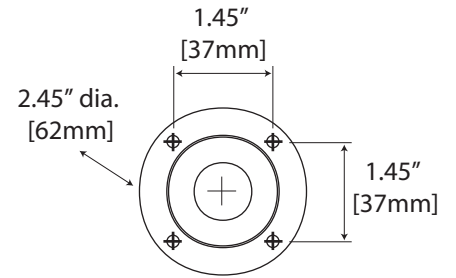

### 12 inch

#883 (Chrome)  
#884 (Satin Nickel)

### 18 inch

#886 (Chrome)  
#887 (Satin Nickel)

### 24 inch

#888 (Chrome)  
#889 (Satin Nickel)

883 & 884: 15" [381mm]  
886 & 887: 21" [533mm]  
888 & 889: 27" [686mm]

Wall Flange Detail

883 & 884: 12" [305mm]  
886 & 887: 18" [457mm]  
888 & 889: 24" [610mm]