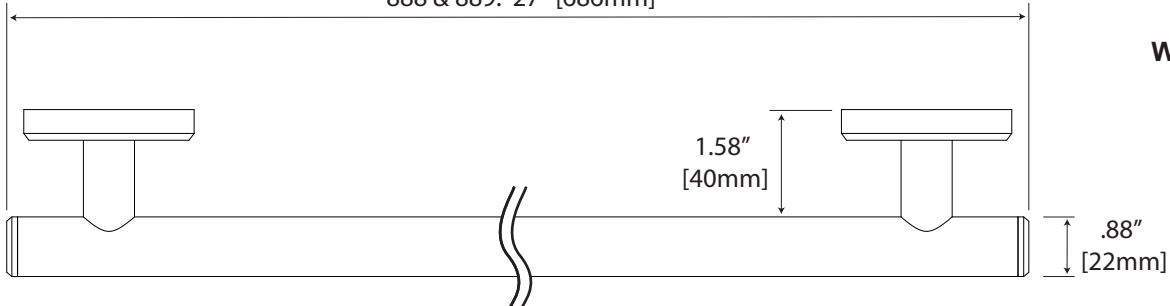

### 18 inch

#886 (Chrome)  
#887 (Satin Nickel)

### 24 inch

#888 (Chrome)  
#889 (Satin Nickel)

883 & 884: 15" [381mm]  
886 & 887: 21" [533mm]  
888 & 889: 27" [686mm]

Wall Flange Detail

883 & 884: 12" [305mm]  
886 & 887: 18" [457mm]  
888 & 889: 24" [610mm]