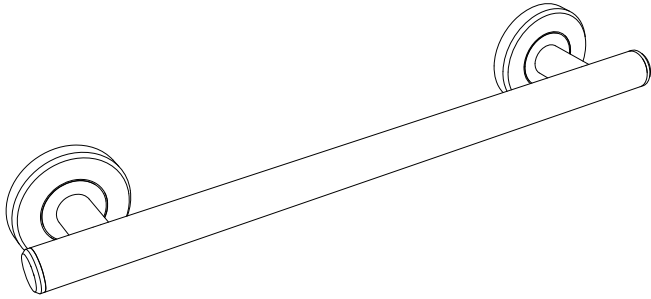

24 inch

#888 (Chrome)
#889 (Satin Nickel)