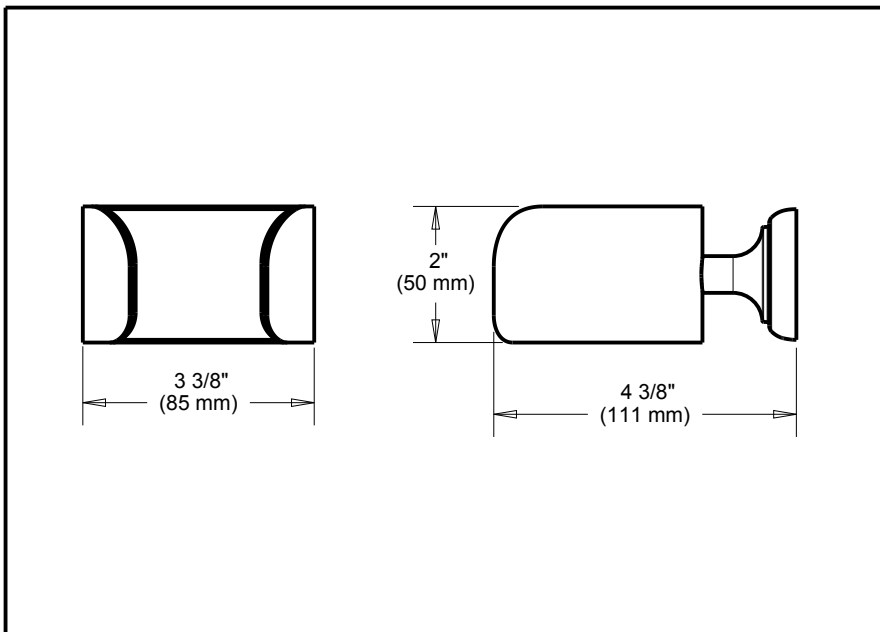

DELTA[®]

ACCESSORIES

- 6th Bay™ Bath Collection
- Wall Mounted Hair Dryer Holster

Submitted Model No.: _____

Specific Features: _____

STANDARD SPECIFICATIONS:

- Wood blocking is preferable behind all wall surfaces. If wood blocking is not available, the following fasteners are suggested: Tile/Masonry-Plastic or lead Anchors Plaster/drywall-Toggle bolts.
- Mounting hardware and mounting template included with product.