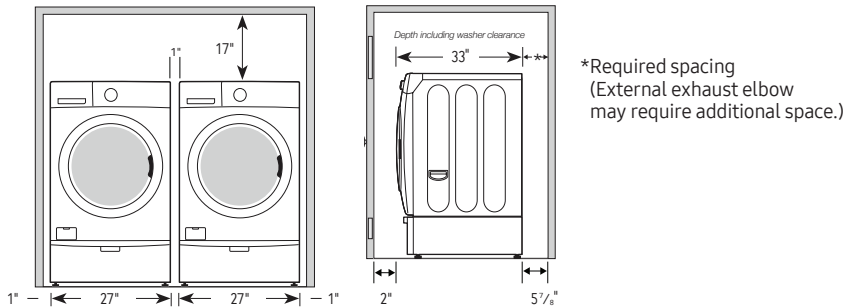

DV42H5000GW

SAMSUNG

Samsung Front-Load Gas Dryer

7.5 cu. ft. Capacity DOE

Installation Specifications

If the washer and dryer are installed together or the dryer alone, the closet front must have two unobstructed air openings for a combined minimum total area of 72-inch² (see stacked build below). Your washer alone does not require a specific air opening.

1. Alcove or closet installation

Minimum Clearance for Closet and Alcove Installations: