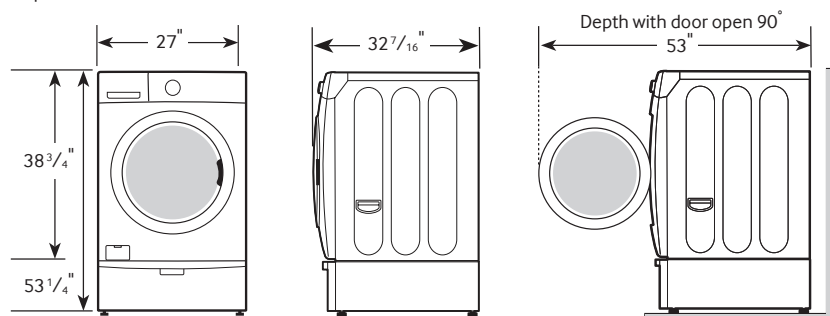

4 Dry Levels:

Very Dry, More Dry, Normal Dry, Damp Dry

Warranty

One (1) Year Parts and Labor

Product Dimensions & Weight (WxHxD)

Dimensions: 27" x 38³/₄" x 32⁷/₁₆"

Weight: 126 lbs

Shipping Dimensions & Weight (WxHxD)

Dimensions: 29³/₈" x 42³/₈" x 33¹/₂"

Weight: 134 lbs

Gas	Model #	UPC Code
White	DV42H5000GW	887276963174

Electric	Model #	UPC Code
White	DV42H5000EW	887276963167

Matching Washer	Model #	UPC Code
White	WF42H5000AW	887276962887

Dimensions

Required Dimensions for Installation with Pedestal:

Actual color may vary. Design, specifications, and color availability are subject to change without notice. Non-metric weights and measurements are approximate.