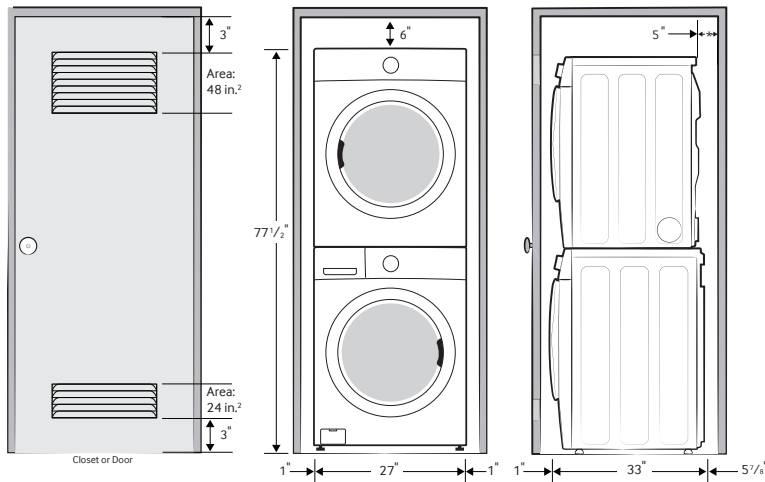

2. With stacked washer and dryer

3-Way Venting

9 Preset Dry Cycles:

Normal, Heavy Duty, Permanent Press, Bedding, Delicates, Time Dry, Air Fluff, Quick Dry, Wrinkle Release

10 Options:

Mixed Load Bell, Wrinkle Prevent, Small Load Care, My Cycle, Adjust Time (Up), Adjust Time (Down), Sound, Child Lock, Smart Care, Drum Light

4 Temperature Settings:

High, Medium, Low, Extra Low

4 Dry Levels:

Very Dry, More Dry, Normal Dry, Damp Dry

Warranty

One (1) Year Parts and Labor

Product Dimensions & Weight (WxHxD)

Dimensions: 27" x 38³/₄" x 32⁷/₁₆"

Weight: 126 lbs

Shipping Dimensions & Weight (WxHxD)

Dimensions: 29³/₈" x 42³/₈" x 33¹/₂"

Weight: 134 lbs

Gas	Model #	UPC Code
White	DV42H5000GW	887276963174

Electric	Model #	UPC Code
White	DV42H5000EW	887276963167

Matching Washer	Model #	UPC Code
White	WF42H5000AW	887276962887