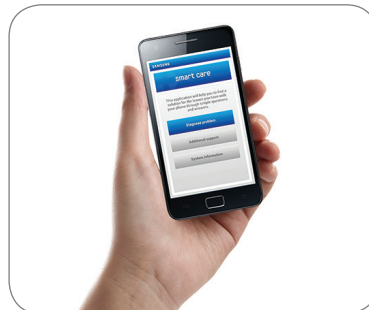

DV42H5000GW

SAMSUNG

Samsung Front-Load Gas Dryer

7.5 cu. ft. Capacity DOE

Signature Features

Smart Care

- Smart Care interacts with your dryer to perform an immediate diagnosis and offer quick solutions.

Sensor Dry

- Optimizes cycle time and temperature to dry clothes thoroughly, while preventing heat damage.

9 Preset Drying Cycles

- Covers almost any drying need for your active family.

Available Color

White

Smart Care

Sensor Dry

Features

- Smart Care
- Sensor Dry
- 9 Preset Drying Cycles
- 10 Options
- 4 Temperature Settings
- 3-Way Venting
- Dryer Drum Light
- Reversible See-Through Door

Convenience

- Child Lock
- My Cycle Option
- Filter Check Indicator