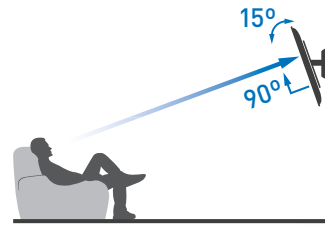

Color code movements

The secret for ultimate viewing:
“line of sight” is perpendicular (90°) to screen

Full Motion

4 Movement | 3 Movement
Wide range of viewing angles
for various sitting positions

Swivel & Tilt

Two adjacent viewing positions

Tilt

Viewing position facing
the screen center above eye level

Fixed

Viewing position facing
the screen center at eye level

TV Mount with Integrated HDTV Indoor Antenna

PATENT PENDING
ALL RIGHTS RESERVED