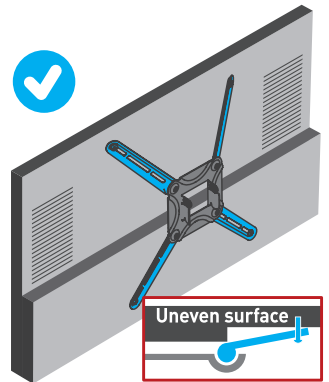

Patent No.
China - ZL 2015 2 0838239.6