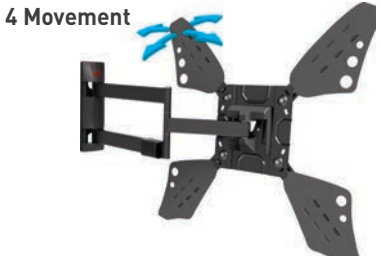

Full Motion

3400L

Max 88lbs
40kg
2.4"-25.2"
6-63.9cm

Suitable for flat/ curved TV

= =

Auto locking safety mechanism Prevents disengagement of the screen =

Max Max. load

Distance from wall/ Ceiling