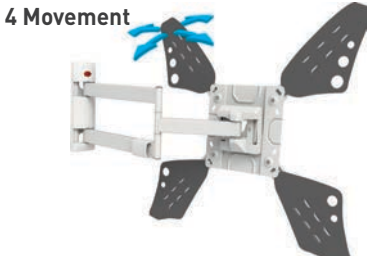

Full Motion

White color

3400L

Max 88lbs
40kg
2.4"-25.2"
6-63.9cm