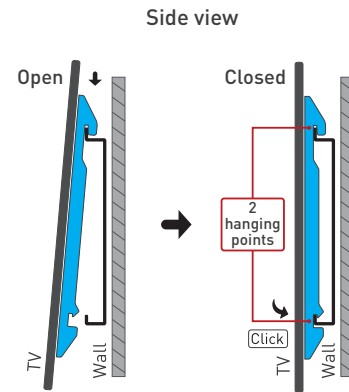

More products by Barkan

Barkan
a better point of view™

Patents & innovations

Fits various screen types

FITS FLAT & CURVED SCREENS

Patent No.
USA - 10,145,503

Patent No.
China - ZL 2015 2 0838239.6

Auto locking safety mechanism

Patent No.
USA - US 10,018,299 B2

Patent No.
China - ZL 2016 2 0900211.5

- Automatically prevents disengagement of the screen, unlike a screw locking mechanism which normally is not performed
- No wires or moving parts that can fail or break as in spring locking mechanism
- 2 hanging points compared to only 1 in most other systems

Two adjacent viewing positions

Tilt

Viewing position facing
the screen center above eye level

Fixed

Viewing position facing
the screen center at eye level

TV Mount with Integrated HDTV Indoor Antenna

PATENT PENDING
ALL RIGHTS RESERVED