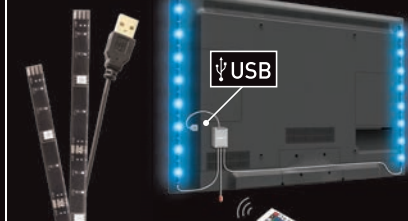

L10

Multi Color

L12

Multi Color

L15

MODE BUTTON

REMOTE CONTROL

Max
Max. load