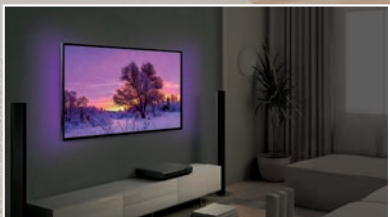

More products by Barkan

Barkan
a better point of view™

Patents & innovations

Fits various screen types

FITS FLAT & CURVED SCREENS

Patent No.
USA - 10,145,503

Patent No.
China - ZL 2015 2 0838239.6

Auto locking safety mechanism