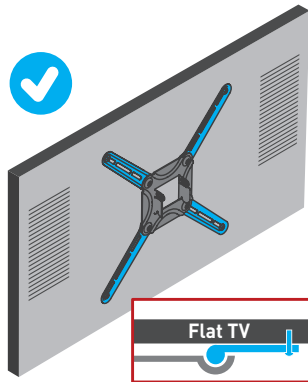

More products by Barkan

Barkan
a better point of view™

Patents & innovations

Fits various screen types

FITS FLAT & CURVED SCREENS

Patent No.
USA - 10,145,503

Patent No.
China - ZL 2015 2 0838239.6

Auto locking safety mechanism

Patent No.
USA - US 10,018,299 B2

Patent No.
China - ZL 2016 2 0900211.5

- Automatically prevents disengagement of the screen, unlike a screw locking mechanism which normally is not performed
- No wires or moving parts that can fail or break as in spring locking mechanism
- 2 hanging points compared to only 1 in most other systems