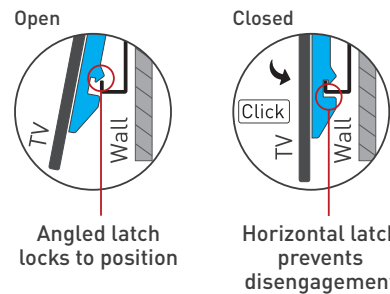

More products by Barkan

Barkan
a better point of view™

Patents & innovations

Fits various screen types

FITS FLAT & CURVED SCREENS

Patent No.
USA - 10,145,503

Patent No.
China - ZL 2015 2 0838239.6

Auto locking safety mechanism

Patent No.
USA - US 10,018,299 B2

Patent No.
China - ZL 2016 2 0900211.5

- Automatically prevents disengagement of the screen, unlike a screw locking mechanism which normally is not performed
- No wires or moving parts that can fail or break as in spring locking mechanism
- 2 hanging points compared to only 1 in most other systems

Two adjacent viewing positions

Tilt

Viewing position facing
the screen center above eye level

Fixed

Viewing position facing
the screen center at eye level

TV Mount with Integrated HDTV Indoor Antenna

PATENT PENDING
ALL RIGHTS RESERVED