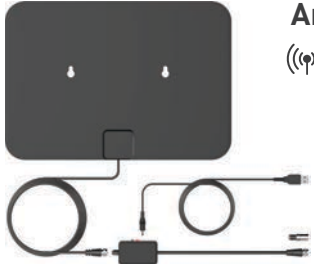

Distance from wall/ Ceiling

Indoor Antenna

30-40mi | 48-65km

AF40P
 ((P)) 47-230MHz
 470-862MHz

50-60mi | 80-96km

AU60A
Amplified
 ((P)) 47-230MHz
 470-862MHz

TV Stand

29-56" | 74-142cm