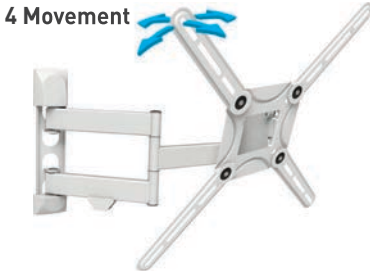

Full Motion

White color

3400

Max 88lbs
40kg
2.7"-17.3"
6.9-44cm