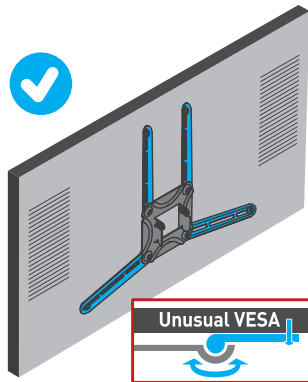

More products by Barkan

Barkan
a better point of view™

Patents & innovations

Fits various screen types

FITS FLAT & CURVED SCREENS

Patent No.
USA - 10,145,503

Patent No.
China - ZL 2015 2 0838239.6

Auto locking safety mechanism

Patent No.
USA - US 10,018,299 B2

Patent No.
China - ZL 2016 2 0900211.5

- Automatically prevents disengagement of the screen, unlike a screw locking mechanism which normally is not performed
- No wires or moving parts that can fail or break as in spring locking mechanism
- 2 hanging points compared to only 1 in most other systems