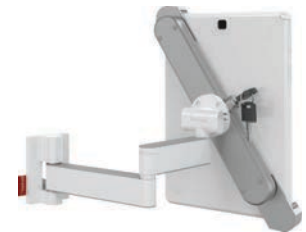

Wall & cabinet
connection

Lockable Anti-Theft Tablet Mounts & Stand

8.7"-12" | 22-30.5cm

T50VL

360°
Rotation

3lbs
Max 1.4kg

8.7"-12" | 22-30.5cm

T51HL

Swivel
& Tilt

3lbs
Max 1.4kg

8.7"-12" | 22-30.5cm

T52VL

Full Motion

3lbs
Max 1.4kg

Flat/ Curved Monitor Desk Mounts & Working Stations

VESA: 75x75mm, 100x100mm