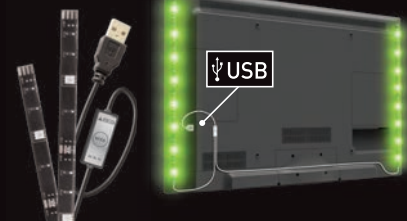

L10

Multi Color

L12

Multi Color

L15

MODE BUTTON

REMOTE CONTROL

Max
Max. load