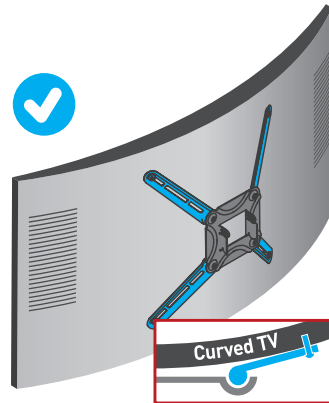

More products by Barkan

Barkan
a better point of view™

Patents & innovations

Fits various screen types

FITS FLAT & CURVED SCREENS

Patent No.
USA - 10,145,503

Patent No.
China - ZL 2015 2 0838239.6

Auto locking safety mechanism

Patent No.
USA - US 10,018,299 B2

Patent No.
China - ZL 2016 2 0900211.5

- Automatically prevents disengagement of the screen, unlike a screw locking mechanism which normally is not performed
- No wires or moving parts that can fail or break as in spring locking mechanism
- 2 hanging points compared to only 1 in most other systems