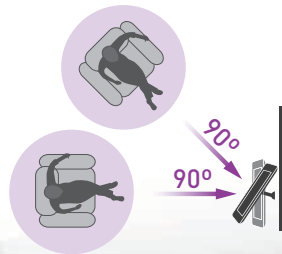

Patent No.
USA - US 10,018,299 B2

Patent No.
China - ZL 2016 2 0900211.5

- Automatically prevents disengagement of the screen, unlike a screw locking mechanism which normally is not performed
- No wires or moving parts that can fail or break as in spring locking mechanism
- 2 hanging points compared to only 1 in most other systems

Color code movements

The secret for ultimate viewing:
“line of sight” is perpendicular (90°) to screen

Full Motion

4 Movement | 3 Movement
Wide range of viewing angles
for various sitting positions

Swivel & Tilt

Two adjacent viewing positions

Tilt

Viewing position facing
the screen center above eye level

Fixed

Viewing position facing
the screen center at eye level

TV Mount with Integrated HDTV Indoor Antenna

PATENT PENDING
ALL RIGHTS RESERVED