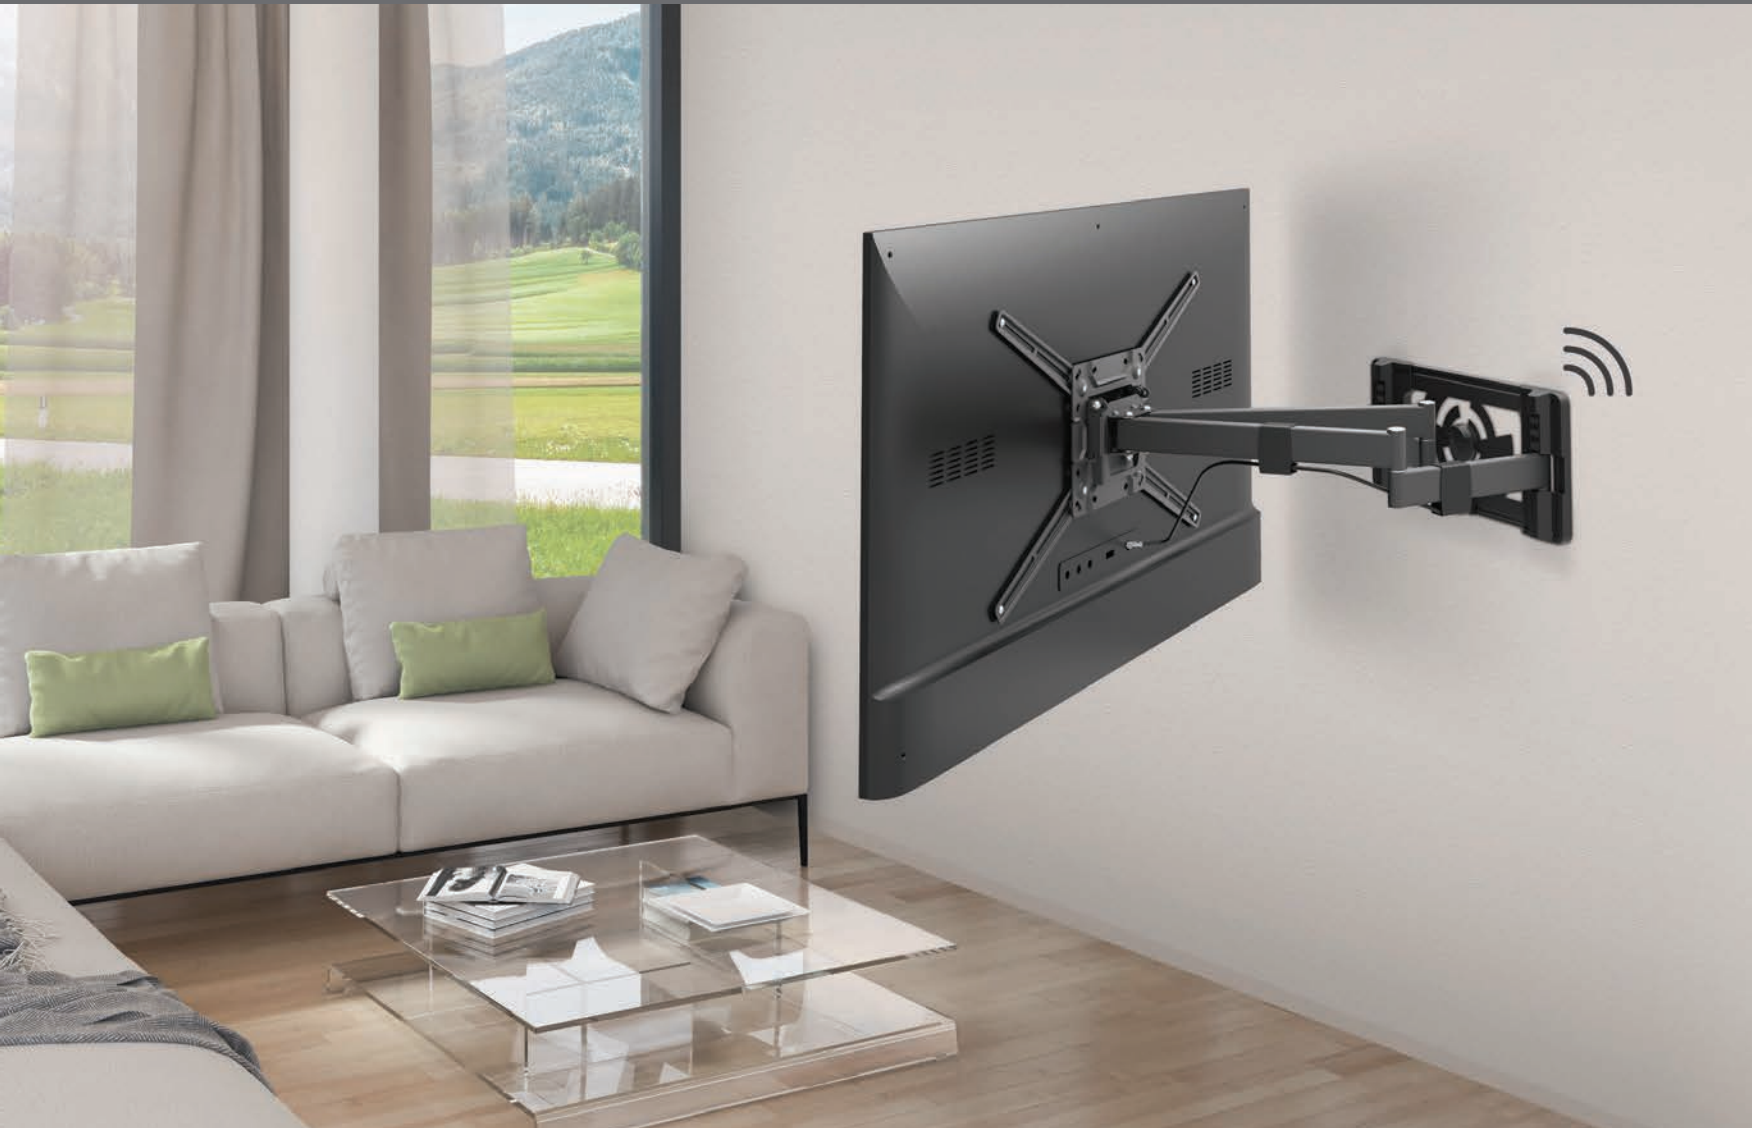

More products by Barkan

Barkan
a better point of view™

Patents & innovations

Fits various screen types

FITS FLAT & CURVED SCREENS

Patent No.
USA - 10,145,503

Patent No.
China - ZL 2015 2 0838239.6

Auto locking safety mechanism

Patent No.
USA - US 10,018,299 B2

Patent No.
China - ZL 2016 2 0900211.5

- Automatically prevents disengagement of the screen, unlike a screw locking mechanism which normally is not performed
- No wires or moving parts that can fail or break as in spring locking mechanism
- 2 hanging points compared to only 1 in most other systems

Two adjacent viewing positions

Tilt

Viewing position facing
the screen center above eye level

Fixed

Viewing position facing
the screen center at eye level

TV Mount with Integrated HDTV Indoor Antenna

PATENT PENDING
ALL RIGHTS RESERVED