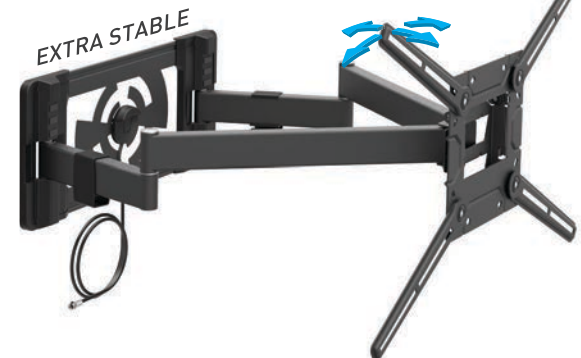

174-230MHz
470-862MHz

AUTO LOCK

40"-80" | 101-229cm

VESA:
100x200mm-600x400mm

Full Motion

4 Movement

AMT48

Max 132lbs
60kg

3"-27.4"
7.7-69.6cm

174-230MHz
470-862MHz

 Suitable for flat/ curved TV

 =  **PATENTED**
ALL RIGHTS RESERVED

 Auto locking safety mechanism
Prevents disengagement of the screen =  **PATENTED**
ALL RIGHTS RESERVED