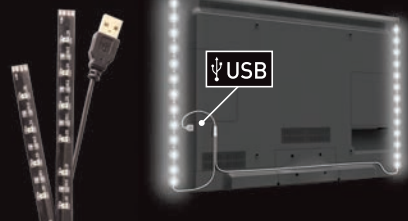

L10

Multi Color

L12

Multi Color

L15

MODE BUTTON

REMOTE CONTROL

Max
Max. load