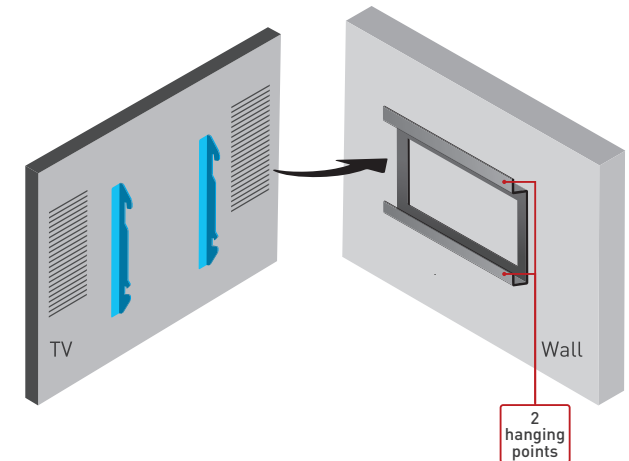

More products by Barkan

Barkan
a better point of view™

Patents & innovations

Fits various screen types

FITS FLAT & CURVED SCREENS

Patent No.
USA - 10,145,503

Patent No.
China - ZL 2015 2 0838239.6

Auto locking safety mechanism

Patent No.
USA - US 10,018,299 B2

Patent No.
China - ZL 2016 2 0900211.5

- Automatically prevents disengagement of the screen, unlike a screw locking mechanism which normally is not performed
- No wires or moving parts that can fail or break as in spring locking mechanism
- 2 hanging points compared to only 1 in most other systems

Color code movements

The secret for ultimate viewing:
“line of sight” is perpendicular (90°) to screen

Full Motion

4 Movement | 3 Movement
Wide range of viewing angles
for various sitting positions

Swivel & Tilt

Two adjacent viewing positions

Tilt

Viewing position facing
the screen center above eye level

Fixed

Viewing position facing
the screen center at eye level

TV Mount with Integrated HDTV Indoor Antenna

PATENT PENDING
ALL RIGHTS RESERVED