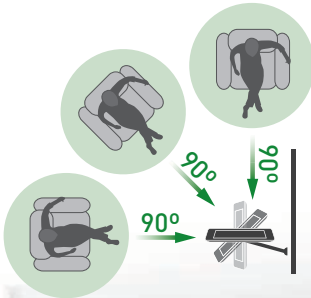

Patent No.
USA - US 10,018,299 B2

Patent No.
China - ZL 2016 2 0900211.5

- Automatically prevents disengagement of the screen, unlike a screw locking mechanism which normally is not performed
- No wires or moving parts that can fail or break as in spring locking mechanism
- 2 hanging points compared to only 1 in most other systems

Color code movements

The secret for ultimate viewing:
“line of sight” is perpendicular (90°) to screen

Full Motion

4 Movement | 3 Movement
Wide range of viewing angles
for various sitting positions

Swivel & Tilt