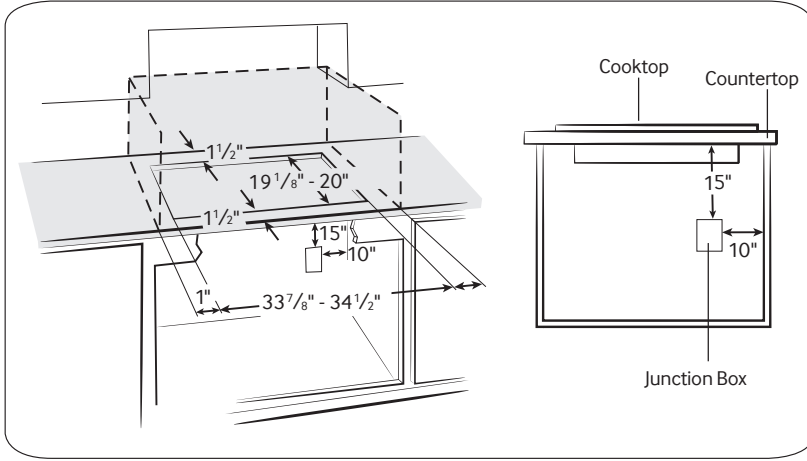

NZ36K7880US

36" Induction Cooktop

Installing Your Cooktop

Can be installed over a single oven.

Total Power

10.8kW

Power Source

240V/60Hz/45 Amps

Induction Cooktop

- Left Front: Flex Zone Plus 1800W (Boost 2600W)
- Left Rear: Flex Zone Plus 1800W (Boost 2600W)
- Right Front: 8" (VF_VE) 2200W (Boost 3200W)
- Right Rear: 6" (VF_VE) 1400W (Boost 1800W)
- Center: 7/11" (VF_VE) 3600W (Boost 4800W)
- Flex Zone: 7 11/16" x 15 3/4"

Warranty

One (1) Year All Parts and Labor

Product Dimensions & Weight (WxHxD)

Outside (Max) Cooktop Dimensions:

36" x 4" x 21 1/4"

Cooktop Cutout Dimensions:

33 3/4" x 4" x 19"

Weight: 58.8 lbs.

Shipping Dimensions & Weight (WxHxD)

Dimensions:

40 1/6" x 7 5/16" x 25"

Weight: 69.9 lbs.