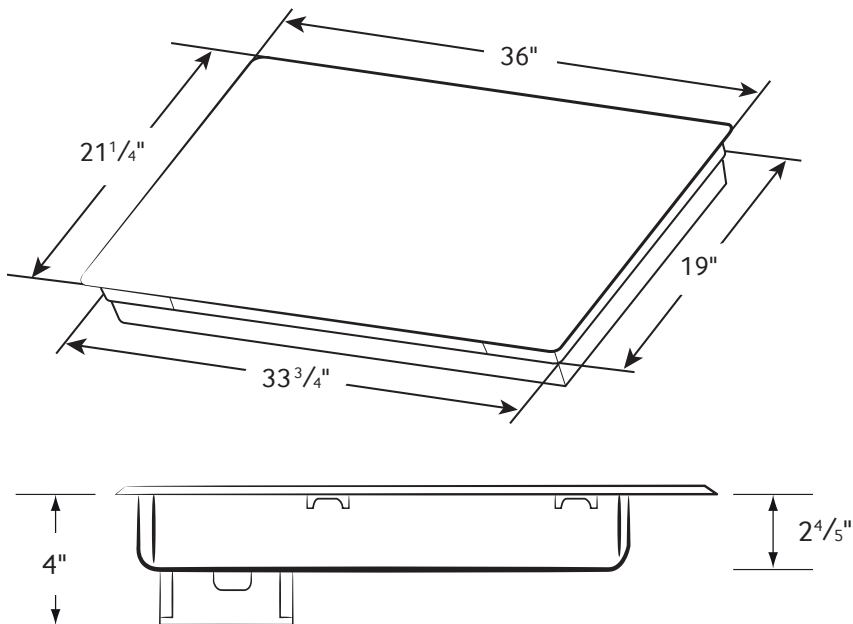

Warranty

One (1) Year All Parts and Labor

Product Dimensions & Weight (WxHxD)

Outside (Max) Cooktop Dimensions:

36" x 4" x 21 1/4"

Cooktop Cutout Dimensions:

33 3/4" x 4" x 19"

Weight: 58.8 lbs.

Shipping Dimensions & Weight (WxHxD)

Dimensions:

40 1/6" x 7 5/16" x 25"

Weight: 69.9 lbs.

Dimensions

Cooktop Dimensions

* See built-in oven installation for complete installation instructions. See label on top of approved built-in oven models.