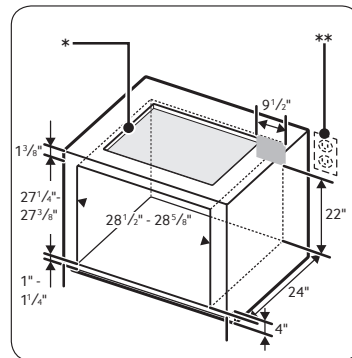

Warranty

One (1) Year All Parts and Labor

Product Dimensions & Weight (WxHxD)

Outside (Max) Cooktop Dimensions:

36" x 4" x 21 1/4"

Cooktop Cutout Dimensions:

33 3/4" x 4" x 19"

Weight: 58.8 lbs.

Shipping Dimensions & Weight (WxHxD)

Dimensions:

40 1/6" x 7 5/16" x 25"

Weight: 69.9 lbs.

Dimensions

Cooktop Dimensions

* See built-in oven installation for complete installation instructions. See label on top of approved built-in oven models.