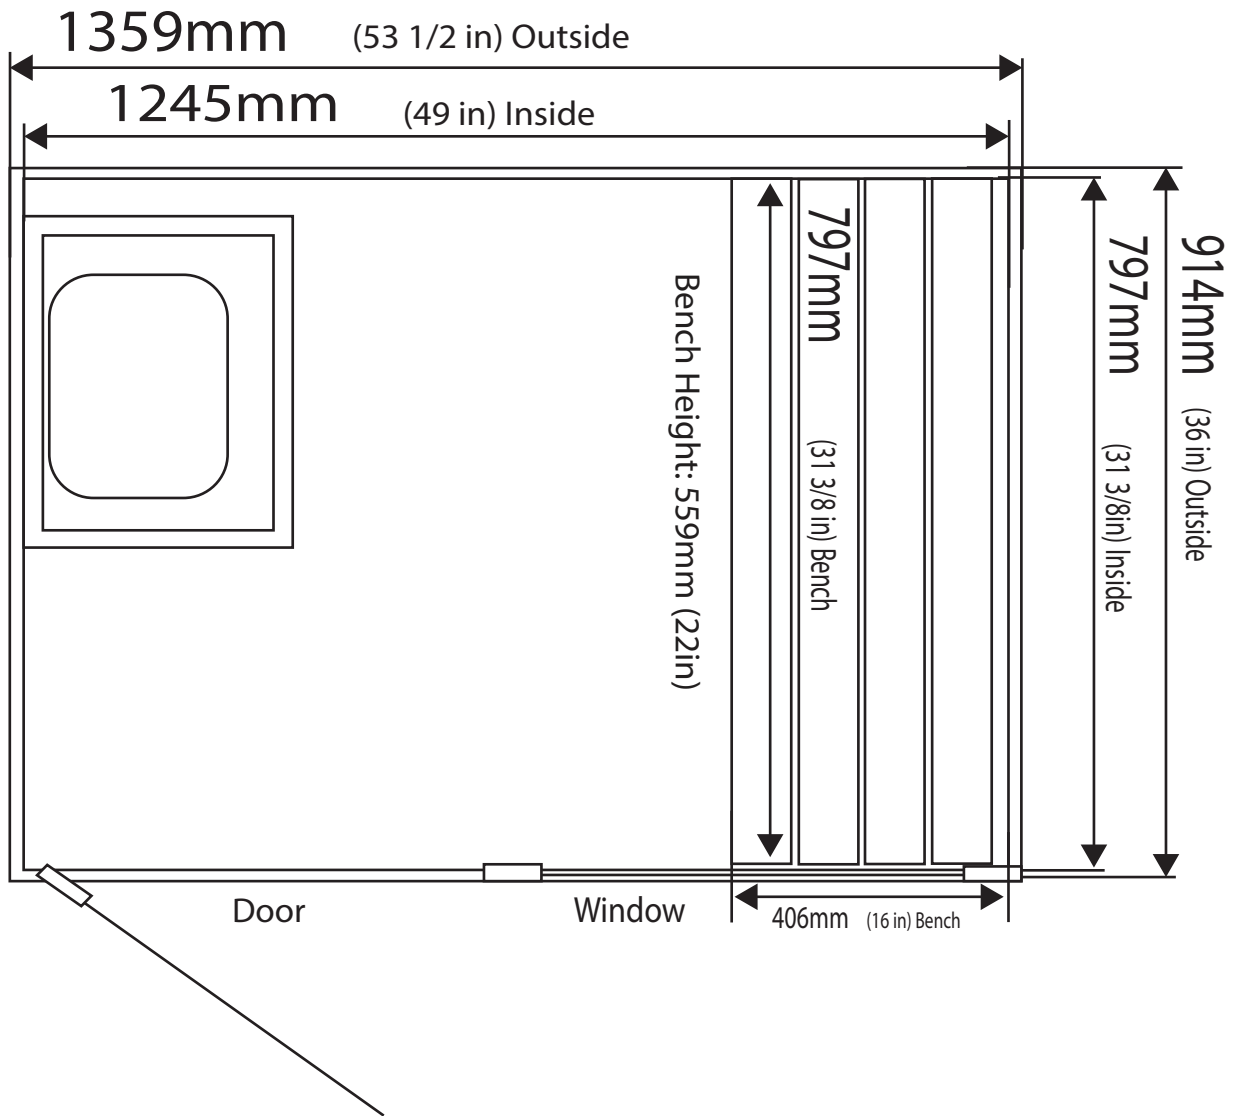

# Logan

Height: 2032mm (80 in) Outside  
1956mm (77 in) Inside