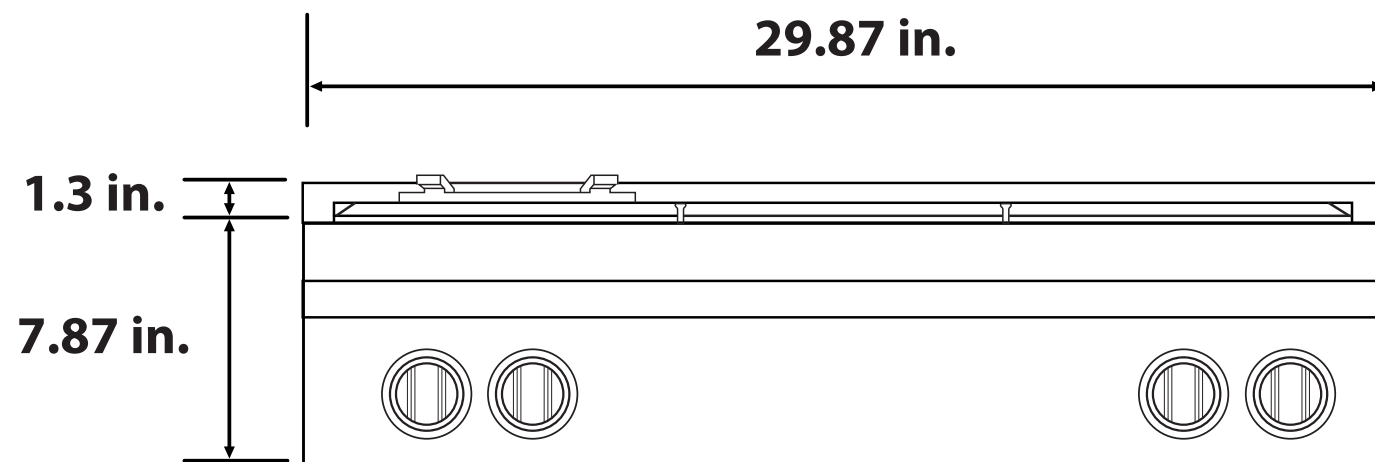

SEE PAGE 2 FOR DIMENSIONS

Size	30 Inches
Installation	Slide-In
Fuel	Gas
Controls	Metal Constructed Knobs
Material	304 Stainless Steel
Electrical	120V / 60Hz
Certifications	ETL Listed

Burners	<ul style="list-style-type: none"><li>• Dual Ring / 18,000 BTU</li><li>• Rapid / 13,000 BTU</li><li>• Semi-Rapid / 8,500 BTU</li><li>• Auxiliary / 4,200 BTU</li></ul>
Included Components	Hardware, Install Kit, Power Cord, User Manual

# DIMENSIONS

MODEL# COS-GRT304

SIDE VIEW

FRONT VIEW

TOP VIEW