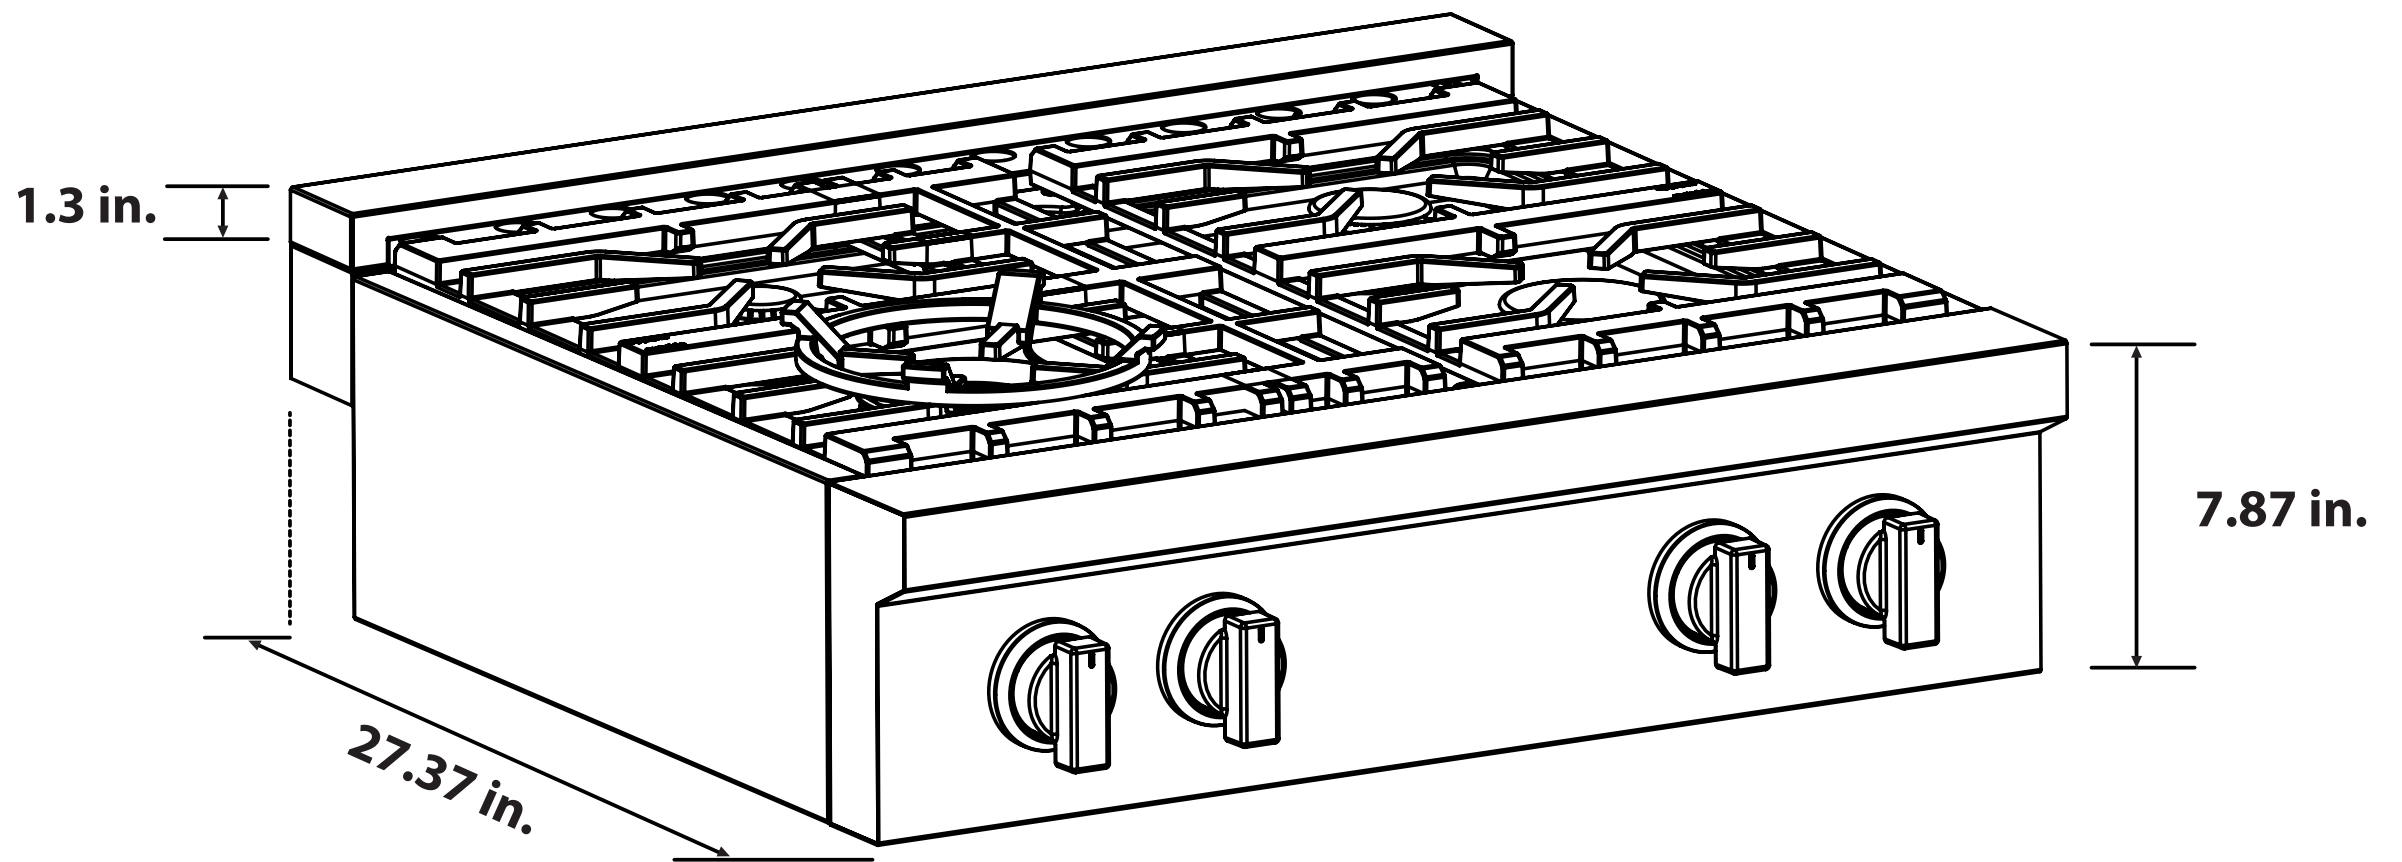

SEE PAGE 2 FOR DIMENSIONS

Size	30 Inches
Installation	Slide-In
Fuel	Gas
Controls	Metal Constructed Knobs
Material	304 Stainless Steel
Electrical	120V / 60Hz
Certifications	ETL Listed

Burners	<ul style="list-style-type: none"><li>• Dual Ring / 18,000 BTU</li><li>• Rapid / 13,000 BTU</li><li>• Semi-Rapid / 8,500 BTU</li><li>• Auxiliary / 4,200 BTU</li></ul>
Included Components	Hardware, Install Kit, Power Cord, User Manual

# DIMENSIONS

MODEL# COS-GRT304

SIDE VIEW

FRONT VIEW

TOP VIEW