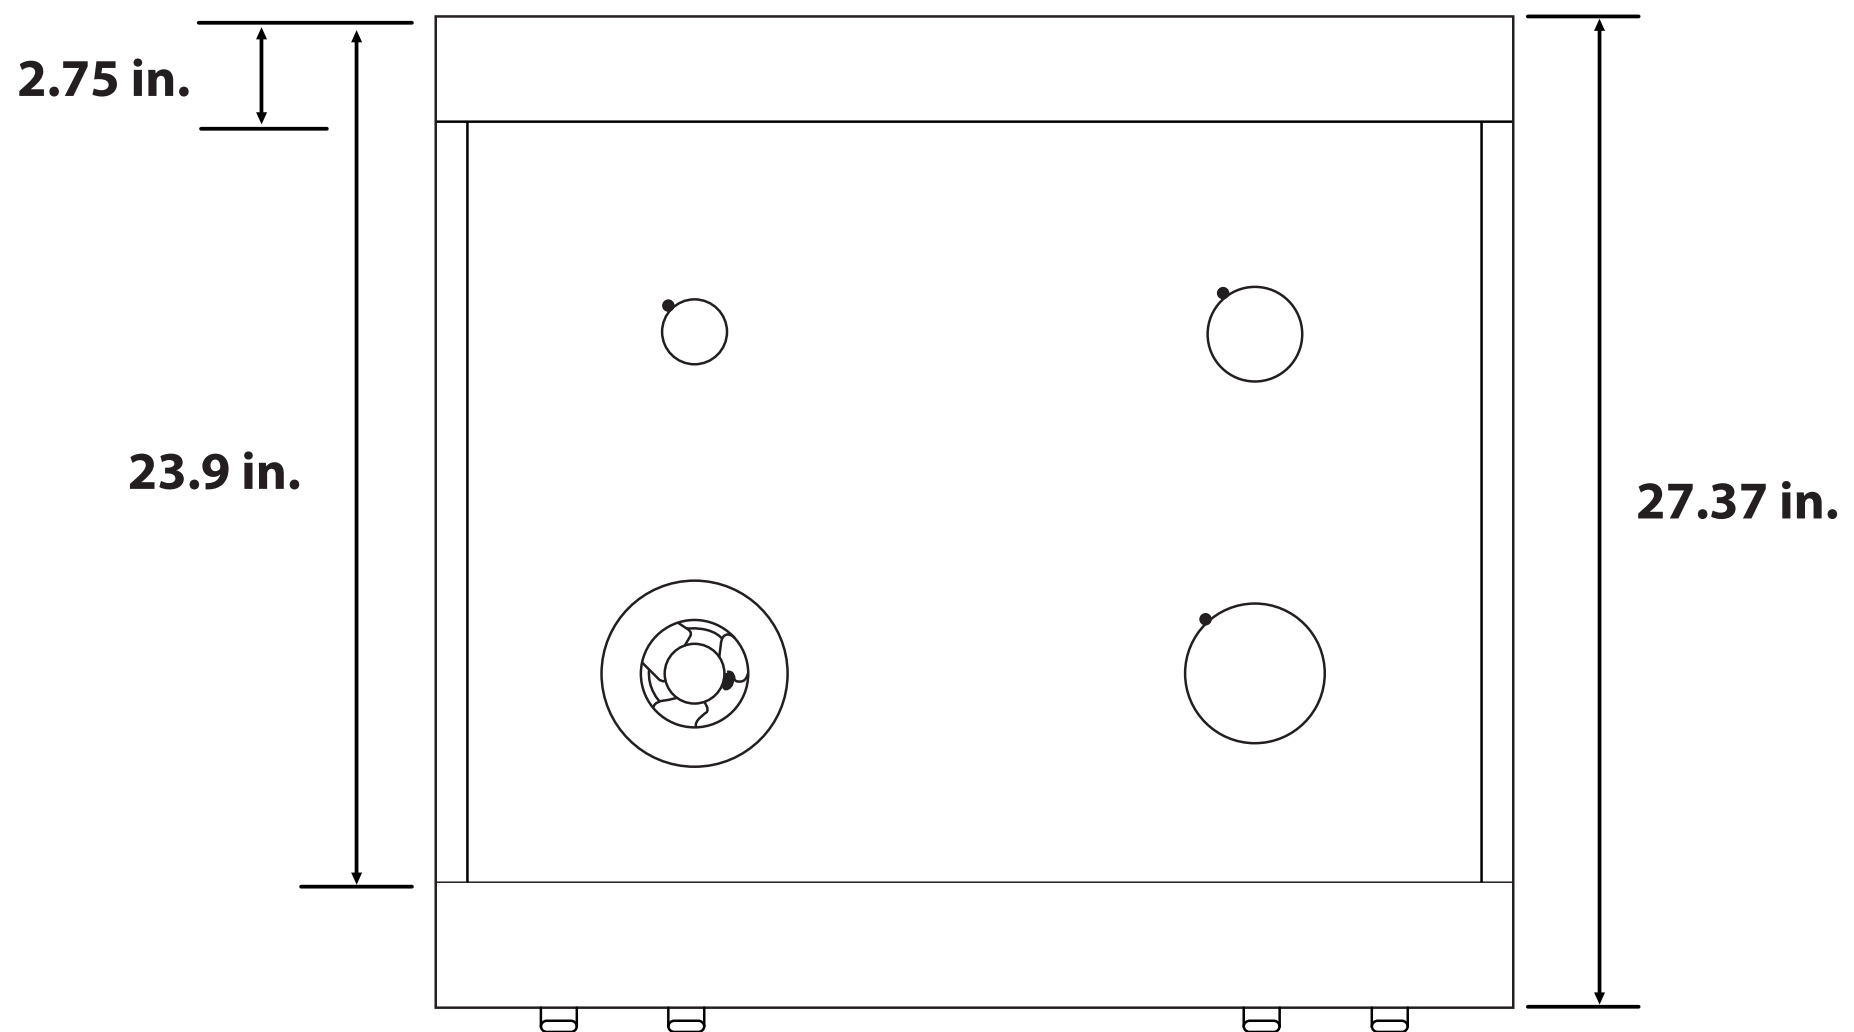

SEE PAGE 2 FOR DIMENSIONS

Size	30 Inches
Installation	Slide-In
Fuel	Gas
Controls	Metal Constructed Knobs
Material	304 Stainless Steel
Electrical	120V / 60Hz
Certifications	ETL Listed

Burners	<ul style="list-style-type: none"><li>• Dual Ring / 18,000 BTU</li><li>• Rapid / 13,000 BTU</li><li>• Semi-Rapid / 8,500 BTU</li><li>• Auxiliary / 4,200 BTU</li></ul>
Included Components	Hardware, Install Kit, Power Cord, User Manual

# DIMENSIONS

MODEL# COS-GRT304

SIDE VIEW

FRONT VIEW

TOP VIEW