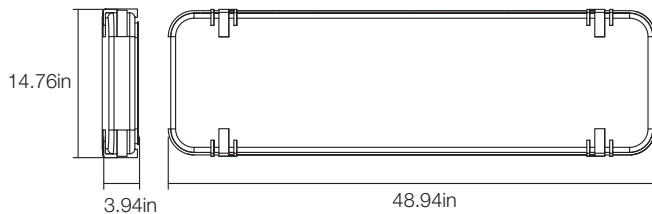

# 4ft High Output Mission Style Brushed Nickel Flushmount

54448211  
SKU# 1002640555

### PACKAGING

Weight (±0.5 lb)	8.09 lbs
Size (L x W x H) (±0.1 in)	48.94in x 14.76in x 3.94in
Box Dimensions	51.97in x 16.38in x 6.3in
Gross Weight	12.79 lbs
UPC	849489001319