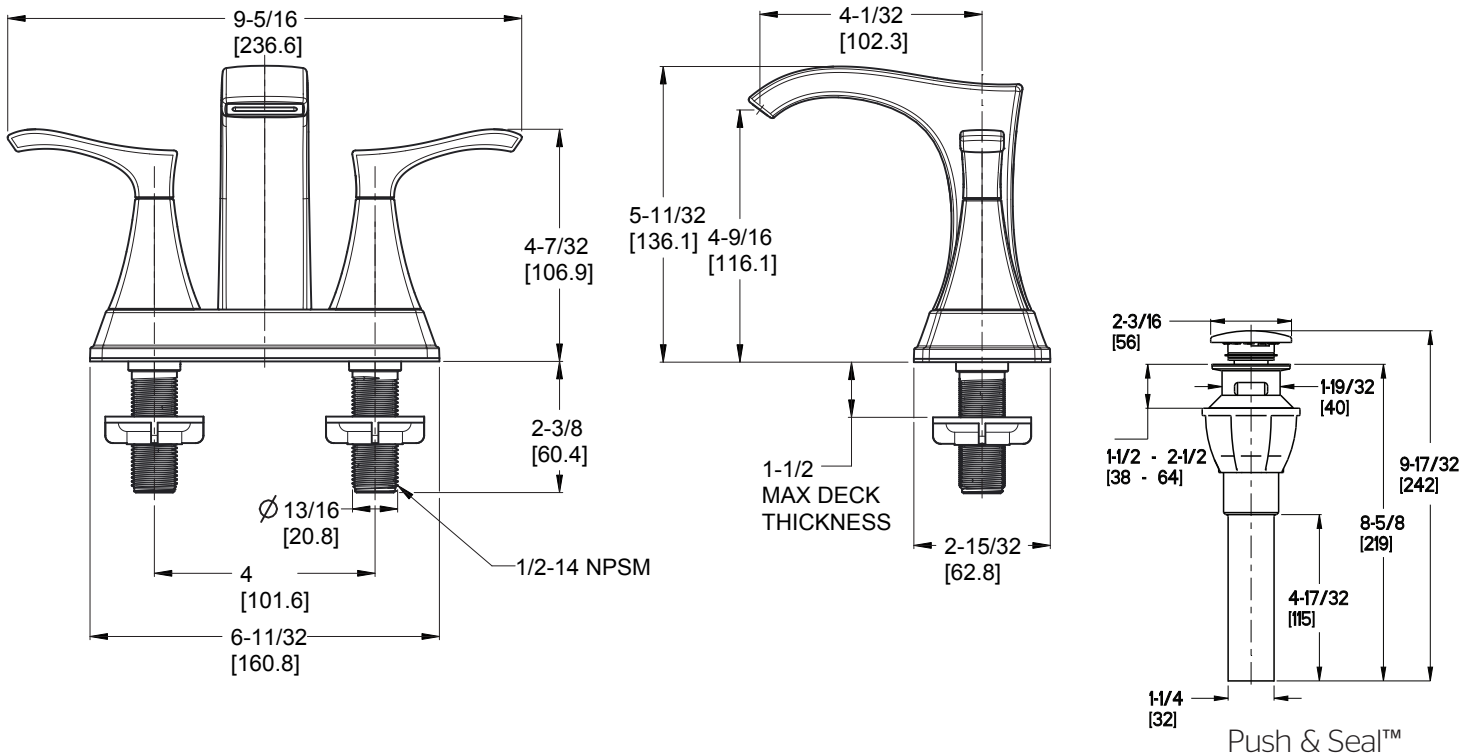

### Specifications

- 3-Hole Installation
- Push & Seal™ Pop-Up

### Features

- 1.2 GPM Flow Rate
- Fixed Hubs
- 3-Hole Installation
- High Arc Spout
- Mounting Hardware Included
- TiteSeal™ Deckplate
- PVD Finish (KK Finish Only)
- Shear Valves
- Spot Defense Finish Resists Spots and Fingerprints (GS Finish Only)
- Unique Ribbon Water Flow
- Push & Seal™ Pop-Up
- Pforever Warranty®

### Dimensions

$\varnothing$ 1 Min to  $\varnothing$ 1-1/2 Max. Deck Hole Openings