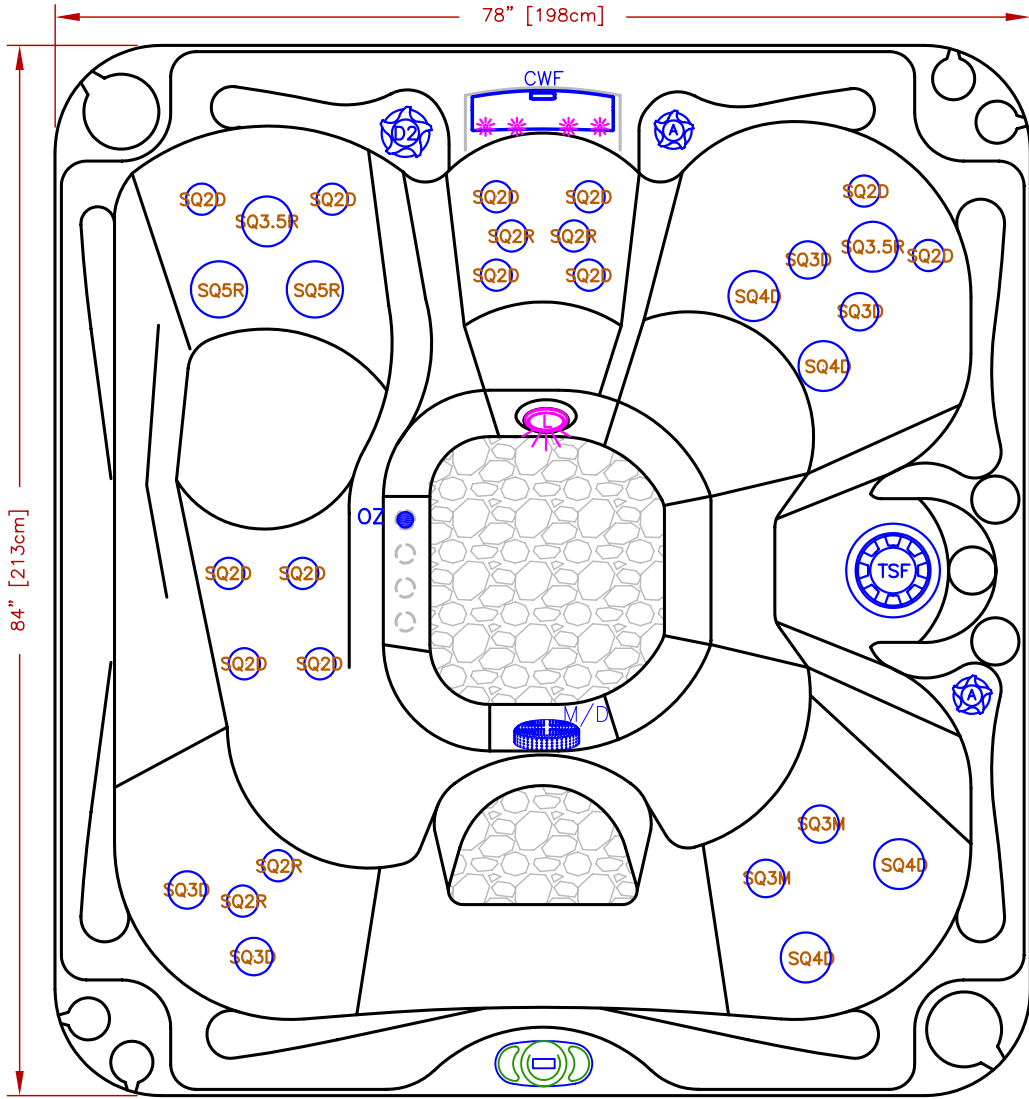

LINE	AMERICAN SPAS
MODEL	AM-630LS
NUM	

30 JETS LEGEND

QTY.	SYMB.	DESCRIPTION	PART#
12	(SQ2D)	EURO DIRECTIONAL,-BLK	PLU29520-011-500
4	(SQ2R)	PULSATE JET/HAND JET	PLU29520-021-500
2	(SQ3M)	MINI-JET MASSAGE	PLU29530-141-500
4	(SQ3D)	MINI-JET DIRECTIONAL	PLU29530-111-500
4	(SQ4D)	MAXI FLOW DIRECTIONAL	PLU29540-111-500
2	(SQ3.5R)	TWIN ROTO	PLU29530-031-500
2	(SQ5R)	5" PROLOCK JET ROTO	PLU29550-081-500
1	(WF)	CASCADE LED WATERFALL (NO LOGO)	
1	(OZ)	HYDRO CLEAR™ OZONATOR	
1	(M/D)	MAIN DRAIN	
1	(D2)	2" DIVERTER VALVE	
2	(A)	AIR VALVE	
1	(F)	50 SQ.FT. BIO-CLEAN FILTER TELEWEIR	
1	(L)	MULTI COLORED LED	
1	(CONTROL)	406U COLOR TOPSIDE	

SCALE:

SPECIFICATIONS		
DIMENSIONS	78"x84"x36" 198cm X 213cmX91cm	
WATER CAP.	340 GAL [1,230 L]	
APP. WEIGHT	740 LBS [333 Kg]	

TITLE	2016 SPA LINE AMERICAN SPAS AM-630LS (AM-630LM)	
-------	---	--

DWG NO.	DWG BY
	G.GARCIA