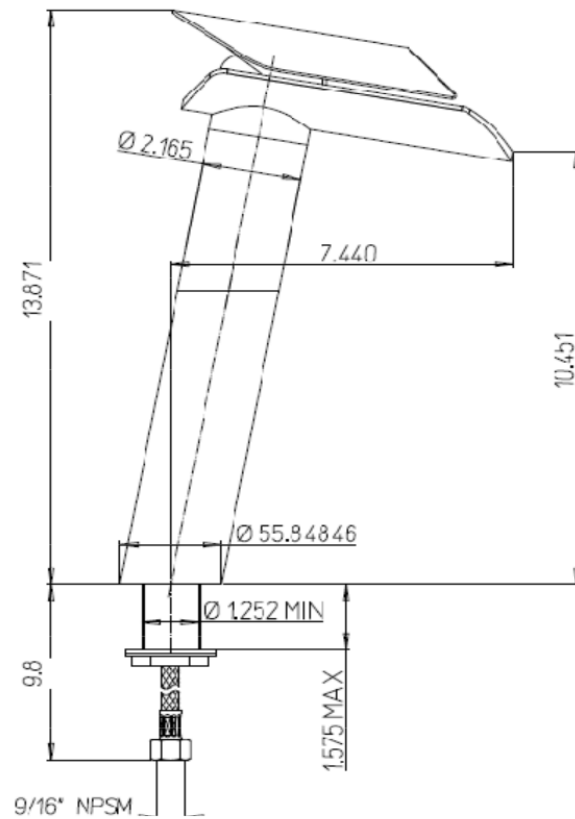

73-205

MORGANA 73-205LL

Morgana single handle tall
lavatory vessel

Morgana Series

73-205

Lavatory Faucet, Contemporary Styling

STANDARDS

- Compliant with ASME A112.18.1-B125.1
- Compliant with AB1953
- Compliant with ANSI NSF61 – Annex G
- Certified by CSA International
- Compliant with ANSI A117.1

Finishes

	73CR205VRLL	73PW205VRLL	73PW205LZLL
Polished Chrome/Glass Spout	X		
Brushed Nickel/Glass Spout		X	
Brushed Nickel/Wenge Spout			X

Features

	73CR205VRLL	73PW205VRLL	73PW205LZLL
Solid Brass Construction	X	X	X
Single Control Ceramic Disc Valve	X	X	X
Meets NSF 61/9 Annex G Lead Requirements	X	X	X
ADA Compliant	X	X	X
Step-By-Step Installation Instructions	X	X	X
Limited Lifetime Warranty	X	X	X
1.5 GPM	X	X	X