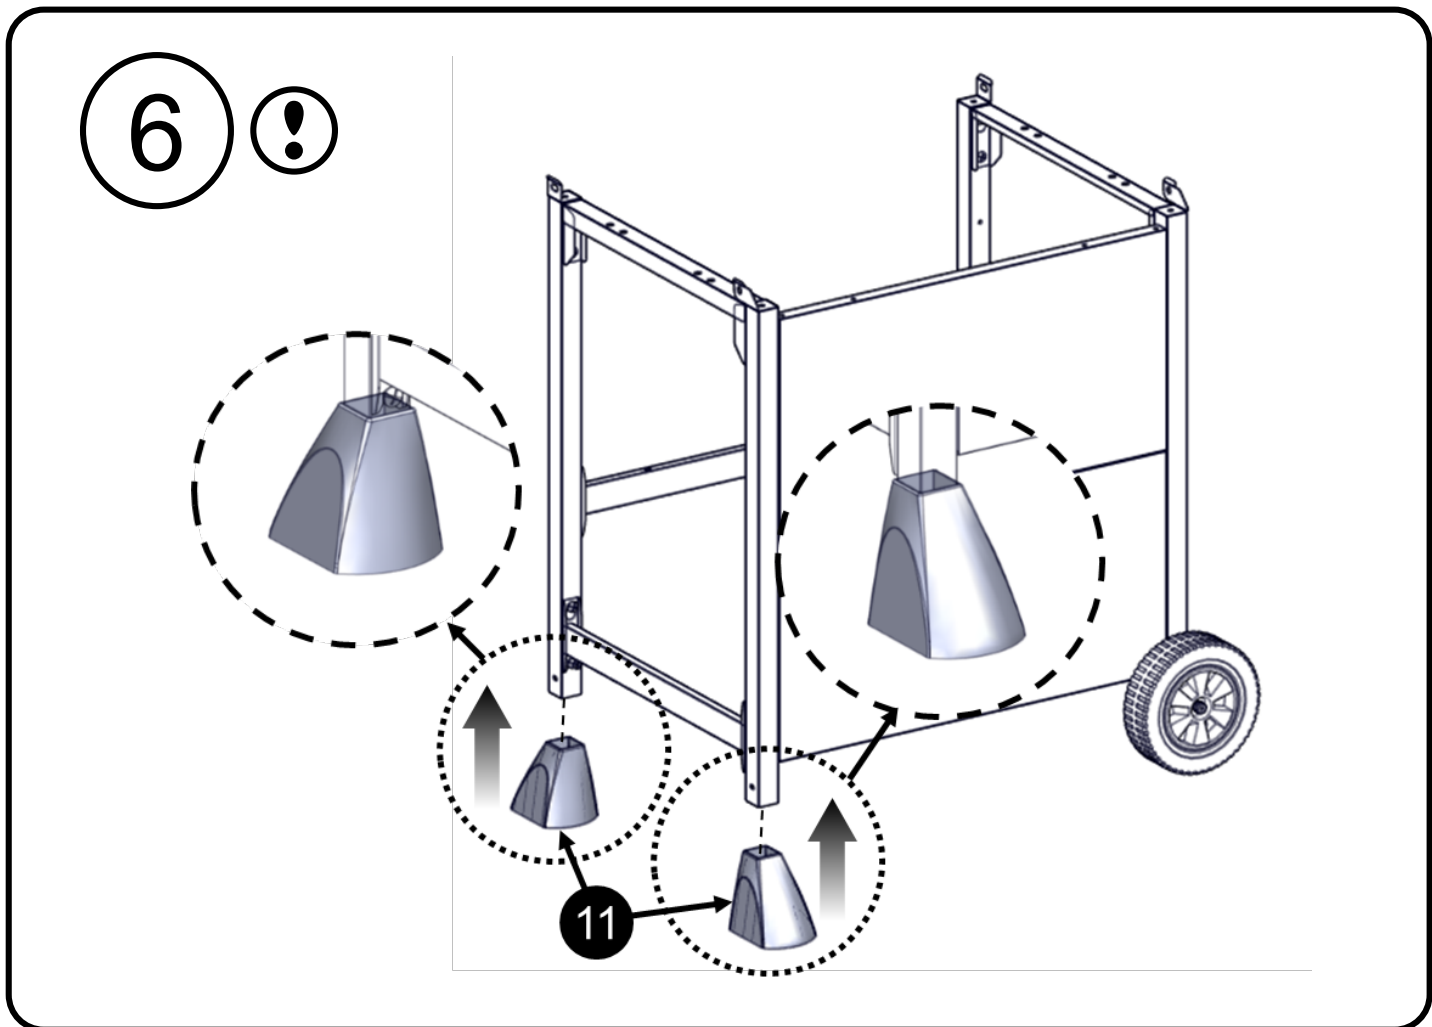

Flat Washer
5/32"
Arandela plana
5/32"
Rondelle plate
5/32"

Truss Head Screw (Black)
5/32-32 x 2/5"
Tornillo de cabeza ovalada (negro)
5/32-32 x 2/5"
Vis cruciforme (noir)
5/32-32 x 2/5"

Nut
5/16"
Tuerca
5/16"
Écrou
5/16"

Flat Washer
1/4"
Arandela plana
1/4"
Rondelle plate
1/4"

Flat Washer
5/16"
Arandela plana
5/16"
Rondelle plate
5/16"

3 !

4

9 !

10 X2

11

12