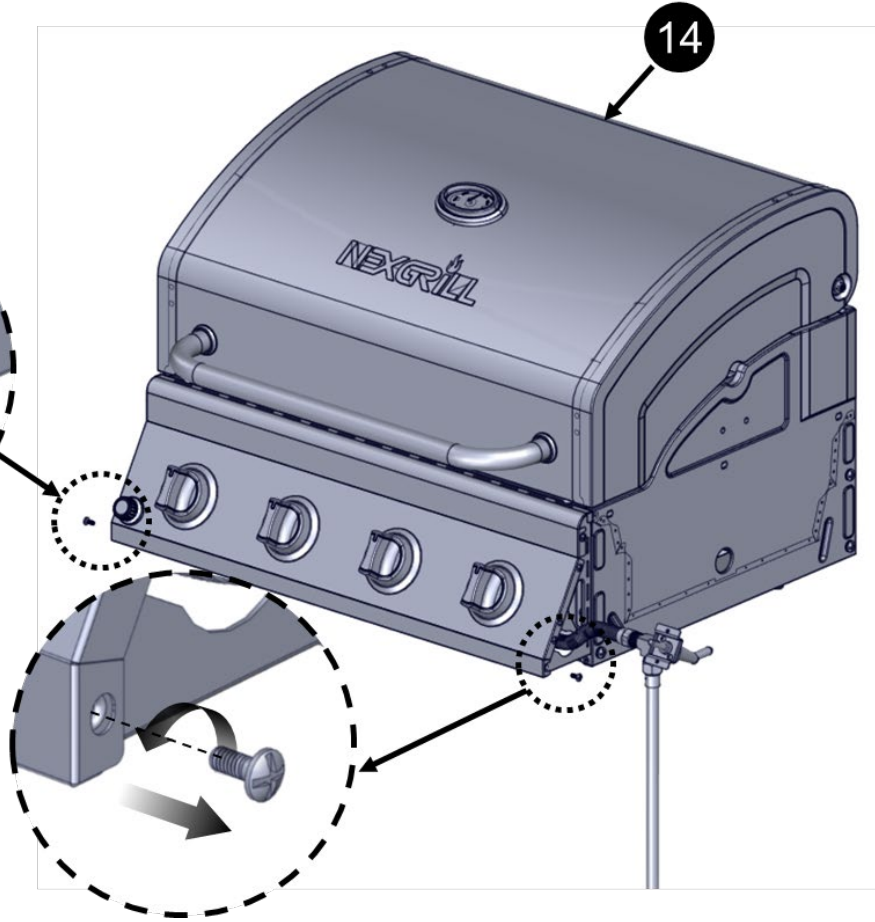

Flat Washer
5/32"
Arandela plana
5/32"
Rondelle plate
5/32"

Truss Head Screw (Black)
5/32-32 x 2/5"
Tornillo de cabeza ovalada (negro)
5/32-32 x 2/5"
Vis cruciforme (noir)
5/32-32 x 2/5"

Nut
5/16"
Tuerca
5/16"
Écrou
5/16"

Flat Washer
1/4"
Arandela plana
1/4"
Rondelle plate
1/4"

Flat Washer
5/16"
Arandela plana
5/16"
Rondelle plate
5/16"

3 !

4

9 !

10 X2

11

12