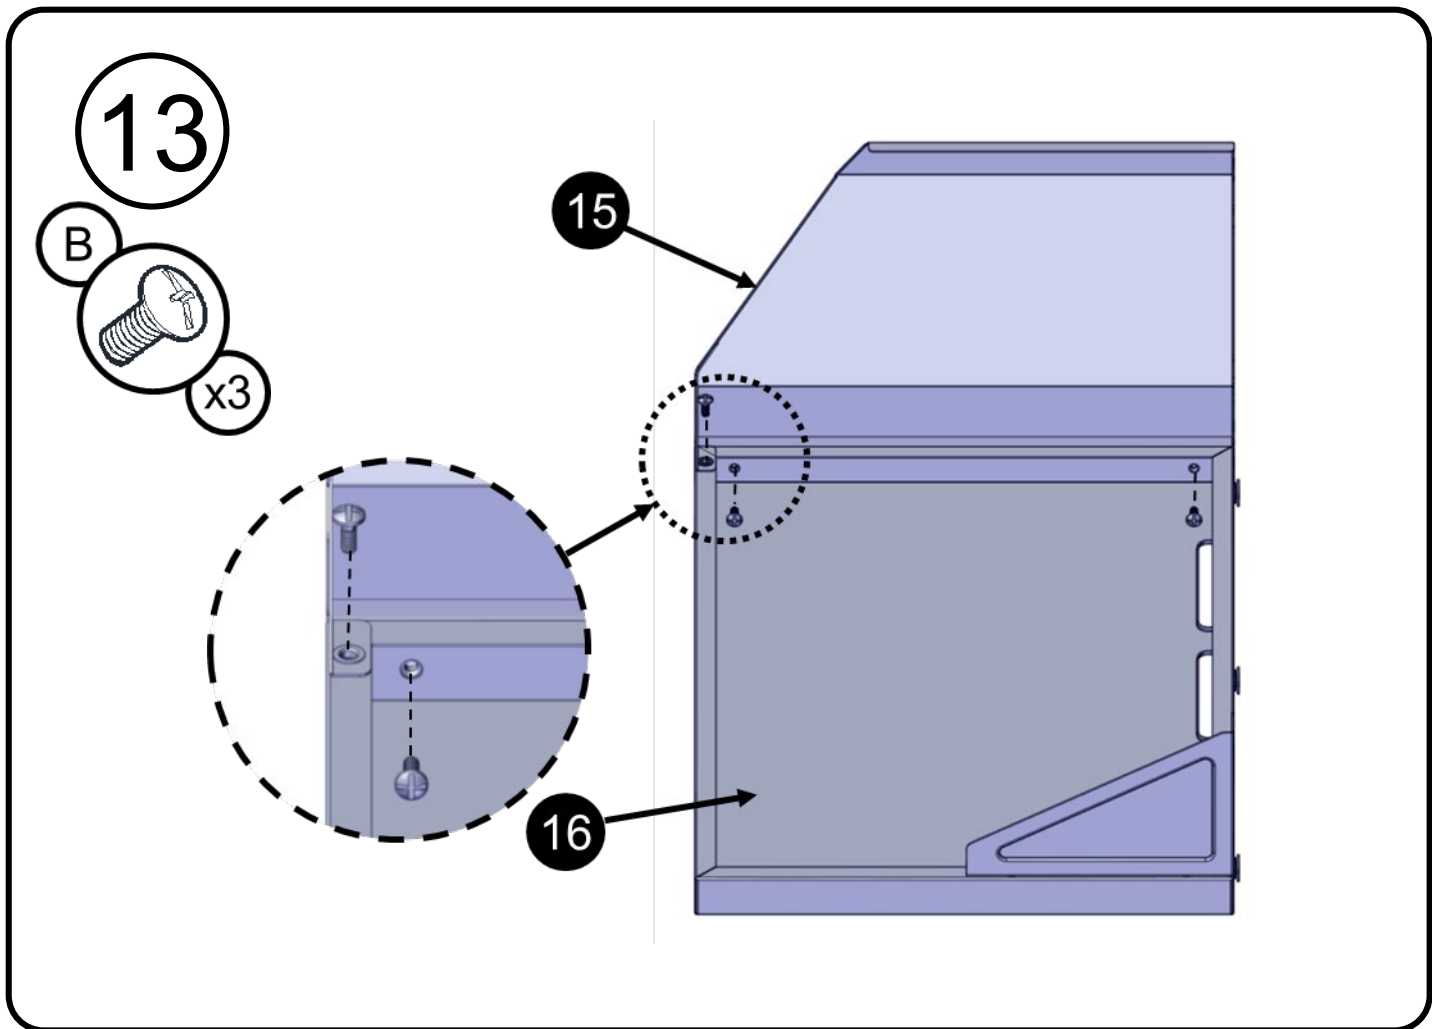

Flat Washer
5/32"
Arandela plana
5/32"
Rondelle plate
5/32"

Truss Head Screw (Black)
5/32-32 x 2/5"
Tornillo de cabeza ovalada (negro)
5/32-32 x 2/5"
Vis cruciforme (noir)
5/32-32 x 2/5"

Nut
5/16"
Tuerca
5/16"
Écrou
5/16"

Flat Washer
1/4"
Arandela plana
1/4"
Rondelle plate
1/4"

Flat Washer
5/16"
Arandela plana
5/16"
Rondelle plate
5/16"

3 !

4

9 !

10 X2

11

12