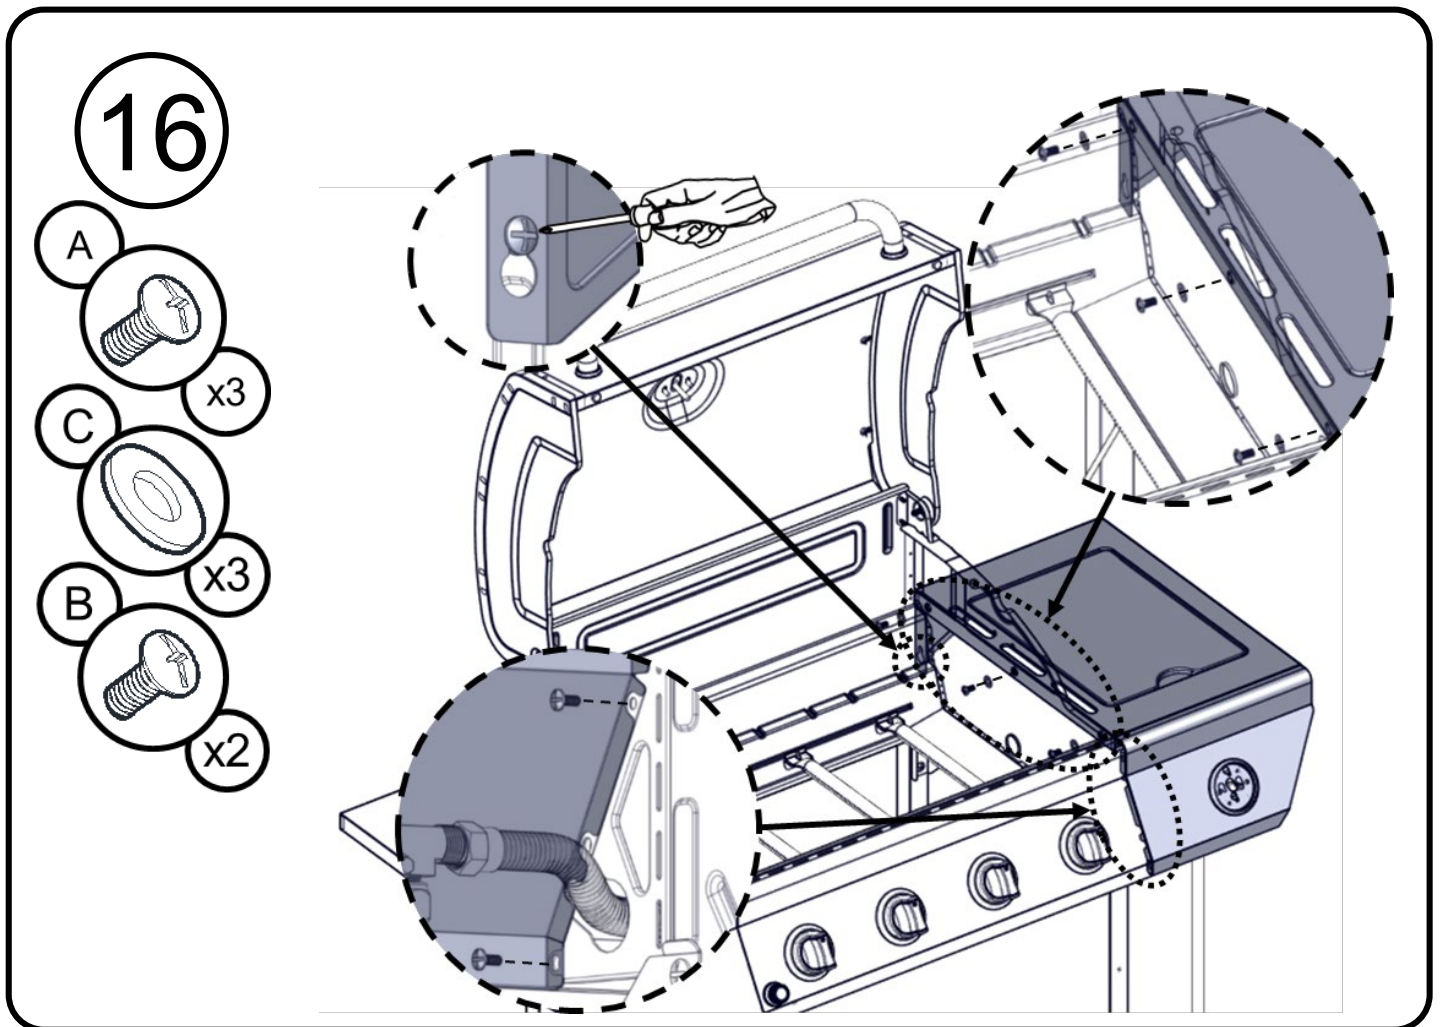

Flat Washer
5/32"
Arandela plana
5/32"
Rondelle plate
5/32"

Truss Head Screw (Black)
5/32-32 x 2/5"
Tornillo de cabeza ovalada (negro)
5/32-32 x 2/5"
Vis cruciforme (noir)
5/32-32 x 2/5"

Nut
5/16"
Tuerca
5/16"
Écrou
5/16"

Flat Washer
1/4"
Arandela plana
1/4"
Rondelle plate
1/4"

Flat Washer
5/16"
Arandela plana
5/16"
Rondelle plate
5/16"

3 !

4

9 !

10 X2

11

12