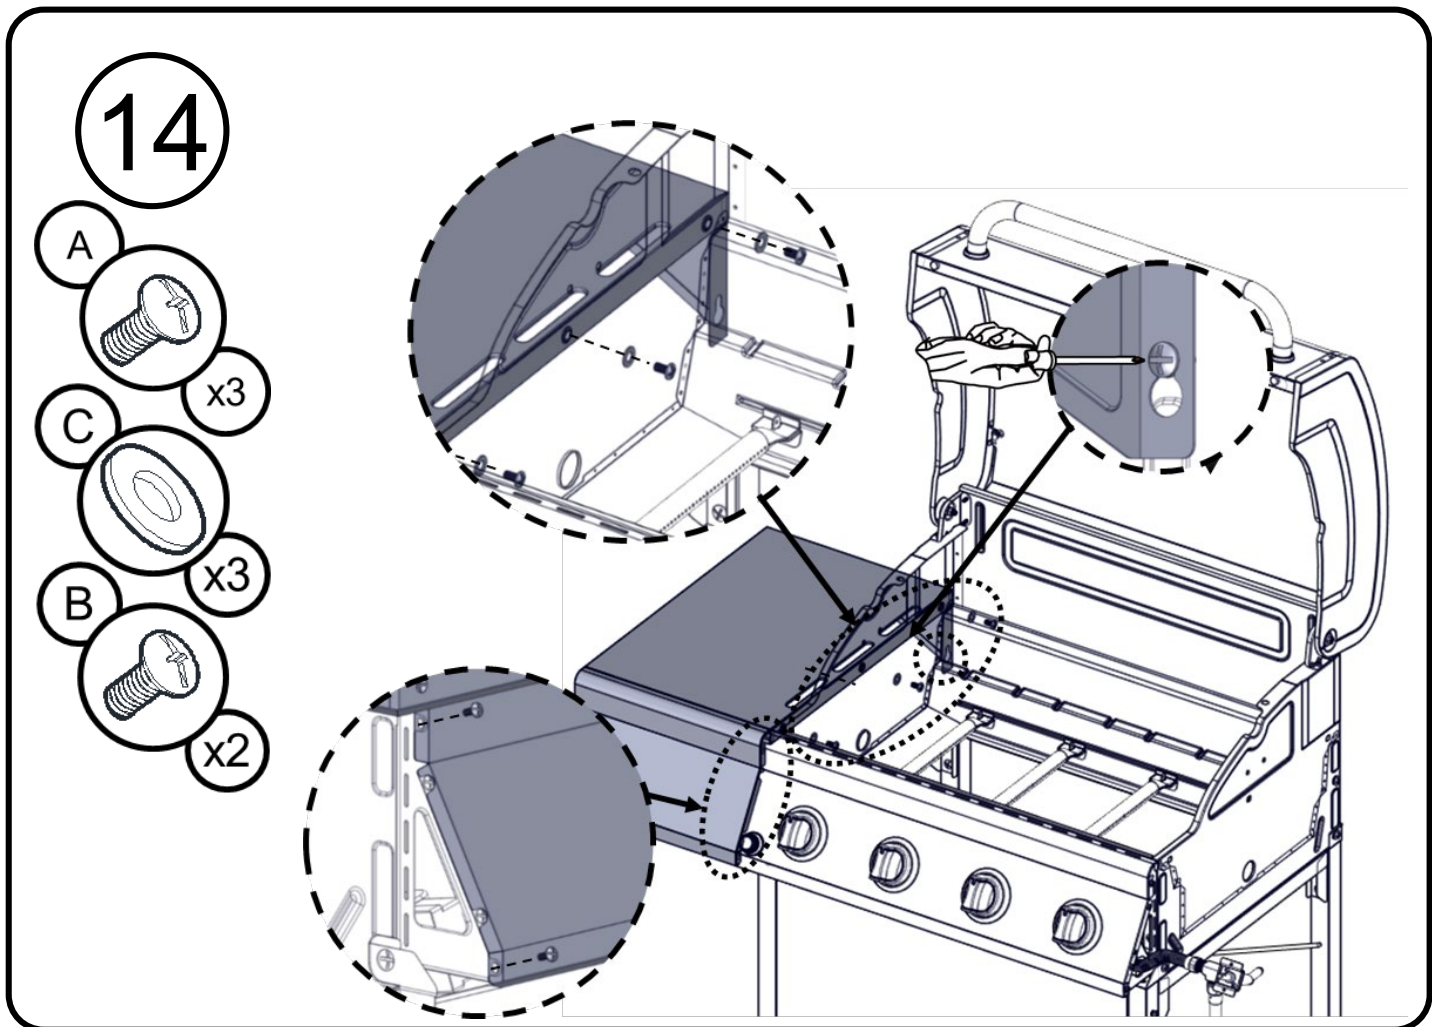

Flat Washer
5/32"
Arandela plana
5/32"
Rondelle plate
5/32"

Truss Head Screw (Black)
5/32-32 x 2/5"
Tornillo de cabeza ovalada (negro)
5/32-32 x 2/5"
Vis cruciforme (noir)
5/32-32 x 2/5"

Nut
5/16"
Tuerca
5/16"
Écrou
5/16"

Flat Washer
1/4"
Arandela plana
1/4"
Rondelle plate
1/4"

Flat Washer
5/16"
Arandela plana
5/16"
Rondelle plate
5/16"

3 !

4

9 !

10 X2

11

12