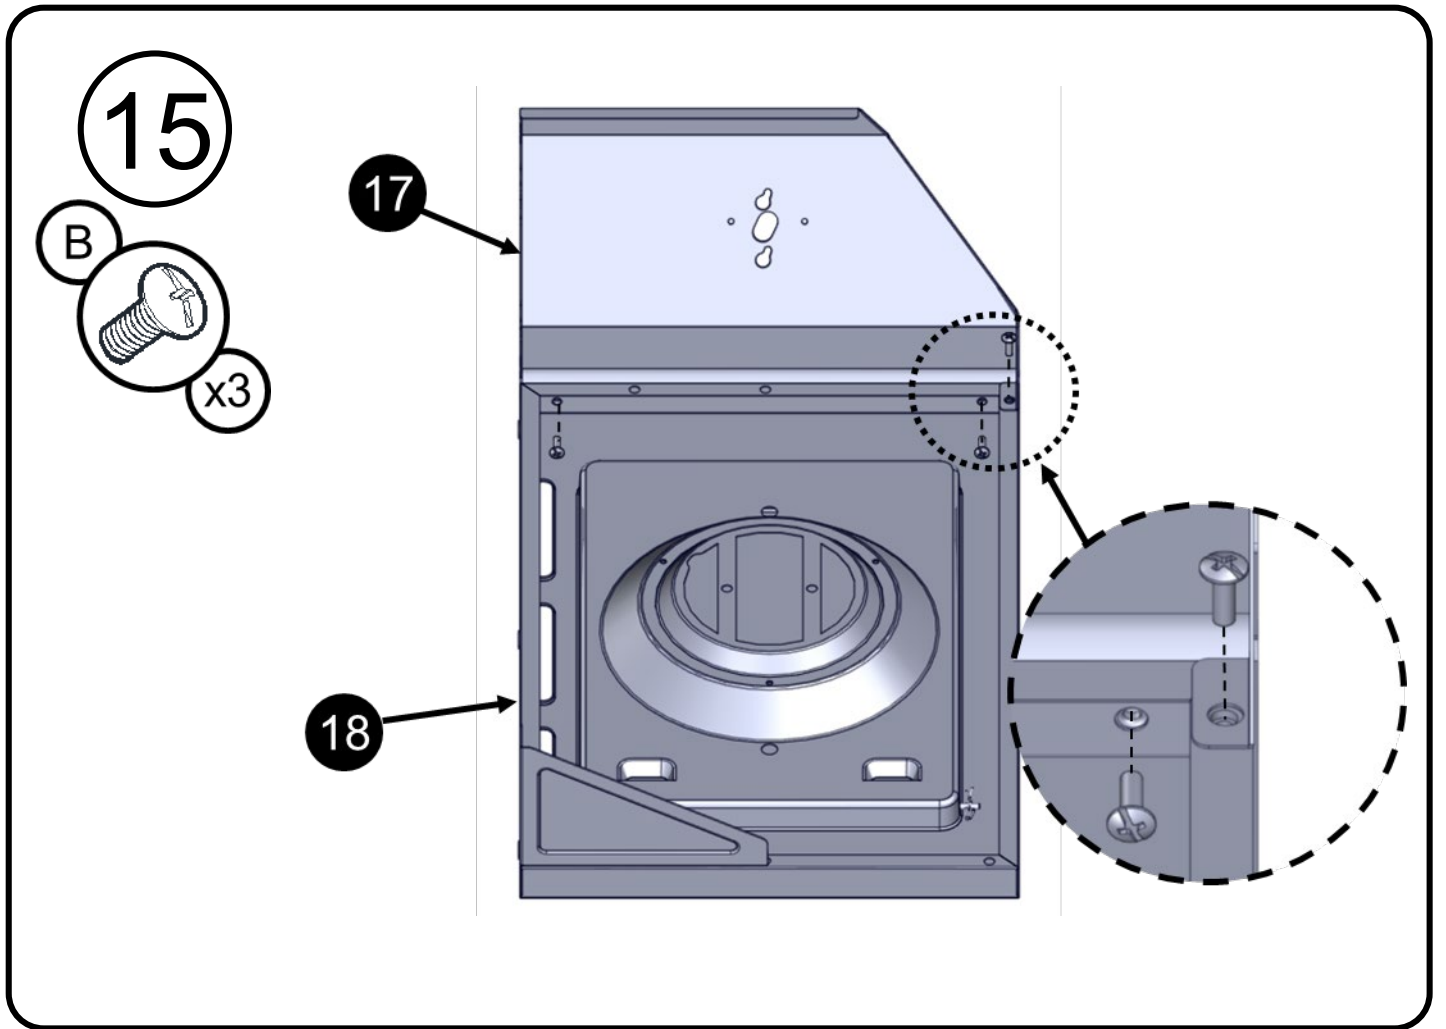

Flat Washer
5/32"
Arandela plana
5/32"
Rondelle plate
5/32"

Truss Head Screw (Black)
5/32-32 x 2/5"
Tornillo de cabeza ovalada (negro)
5/32-32 x 2/5"
Vis cruciforme (noir)
5/32-32 x 2/5"

Nut
5/16"
Tuerca
5/16"
Écrou
5/16"

Flat Washer
1/4"
Arandela plana
1/4"
Rondelle plate
1/4"

Flat Washer
5/16"
Arandela plana
5/16"
Rondelle plate
5/16"

3 !

4

9 !

10 X2

11

12