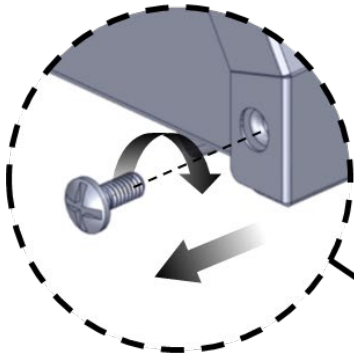

Flat Washer
5/32"
Arandela plana
5/32"
Rondelle plate
5/32"

Truss Head Screw (Black)
5/32-32 x 2/5"
Tornillo de cabeza ovalada (negro)
5/32-32 x 2/5"
Vis cruciforme (noir)
5/32-32 x 2/5"

Nut
5/16"
Tuerca
5/16"
Écrou
5/16"

Flat Washer
1/4"
Arandela plana
1/4"
Rondelle plate
1/4"

Flat Washer
5/16"
Arandela plana
5/16"
Rondelle plate
5/16"

3 !

4

9 !

10 X2

11

12