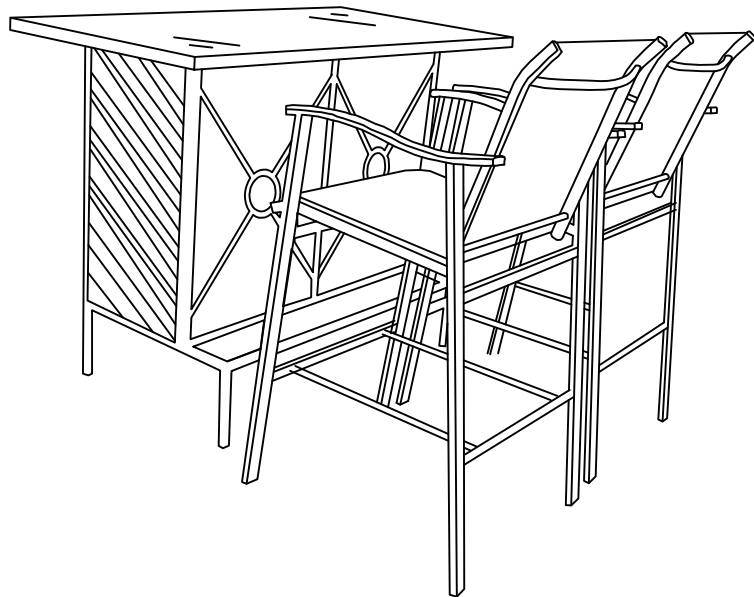

Patio Premier 3pc Bar Set

Sku: 203020

Read the instructions and precautions before use of this product

Please keep this instruction manual for future reference

For warranty information, please refer to the back page of this instruction manual.