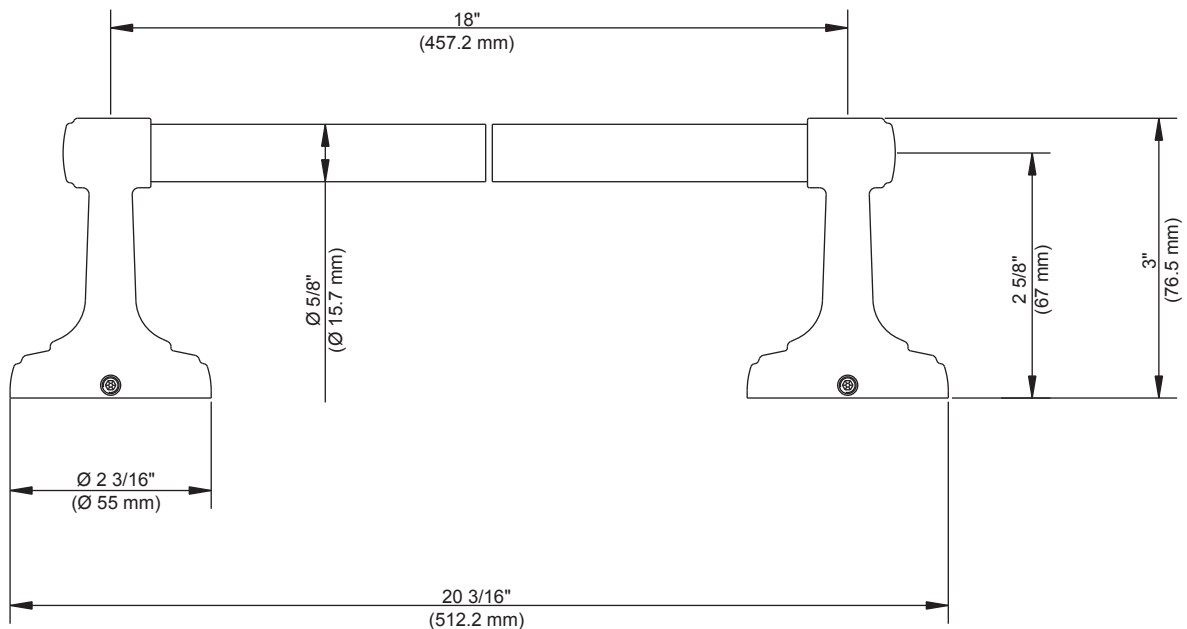

Glacier Bay Keegan 18" Towel Bar

MODEL	STORE SKU#	FINISH
BTB011000RB	591205	Oil Rubbed Bronze

### FEATURES

- Easy Installation
- Installation Hardware Included
- Tools Required for Installation:
  - Drill and Drill Bit Set
  - Phillips Screwdriver
  - Pencil
  - Claw Hammer (For Ceramic Tile)

### INSTALLATION DIMENSIONS