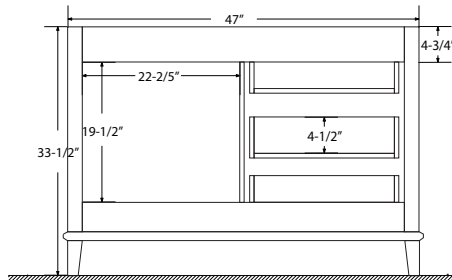

Dimensions

Front

Back

Side

Top

Features

- Solid Wood & Hardwood Construction
- 3 Soft-close Drawers
- 2 Soft-close Door
- Brushed nickel hardware
- Adjustable leg levelers
- cUPC Undermount Basin

Dimensions:

- 48"×22"×34-1/2" (With Top)
- 47"×21"×33-1/2" (Vanity Only)

Vanity Finish:

- White (W)
- Sapphire Gray (SG)

Countertop:

- Black Granite (BK)

Certification:

CARB P2