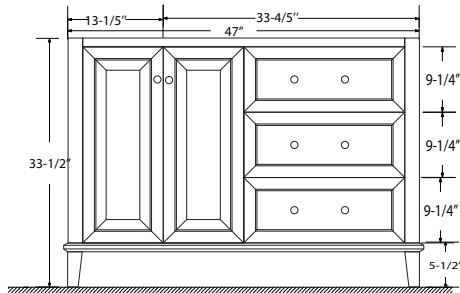

Dimensions

Front

Back

Side

Top

Features

- Solid Wood & Hardwood Construction
- 3 Soft-close Drawers
- 2 Soft-close Door
- Brushed nickel hardware
- Adjustable leg levelers
- cUPC Undermount Basin

Dimensions:

- 48"×22"×34-1/2" (With Top)
- 47"×21"×33-1/2" (Vanity Only)

Vanity Finish:

- White (W)
- Sapphire Gray (SG)

Countertop:

- Black Granite (BK)

Certification:

CARB P2