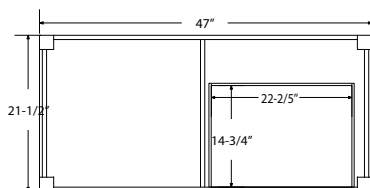

Dimensions

Front

Back

Side

Top

Features

- Solid Wood & Hardwood Construction
- 3 Soft-close Drawers
- 2 Soft-close Door
- Brushed nickel hardware
- Adjustable leg levelers
- cUPC Undermount Basin

Dimensions:

- 48"×22"×34-1/2" (With Top)
- 47"×21"×33-1/2" (Vanity Only)

Vanity Finish:

- White (W)
- Sapphire Gray (SG)

Countertop:

- Black Granite (BK)

Certification:

CARB P2