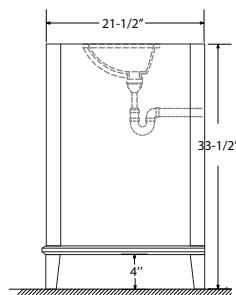

Dimensions

Front

Back

Side

Top

Features

- Solid Wood & Hardwood Construction
- 3 Soft-close Drawers
- 2 Soft-close Door
- Brushed nickel hardware
- Adjustable leg levelers
- cUPC Undermount Basin

Dimensions:

- 48"×22"×34-1/2" (With Top)
- 47"×21"×33-1/2" (Vanity Only)

Vanity Finish:

- White (W)
- Sapphire Gray (SG)

Countertop:

- Black Granite (BK)

Certification:

CARB P2