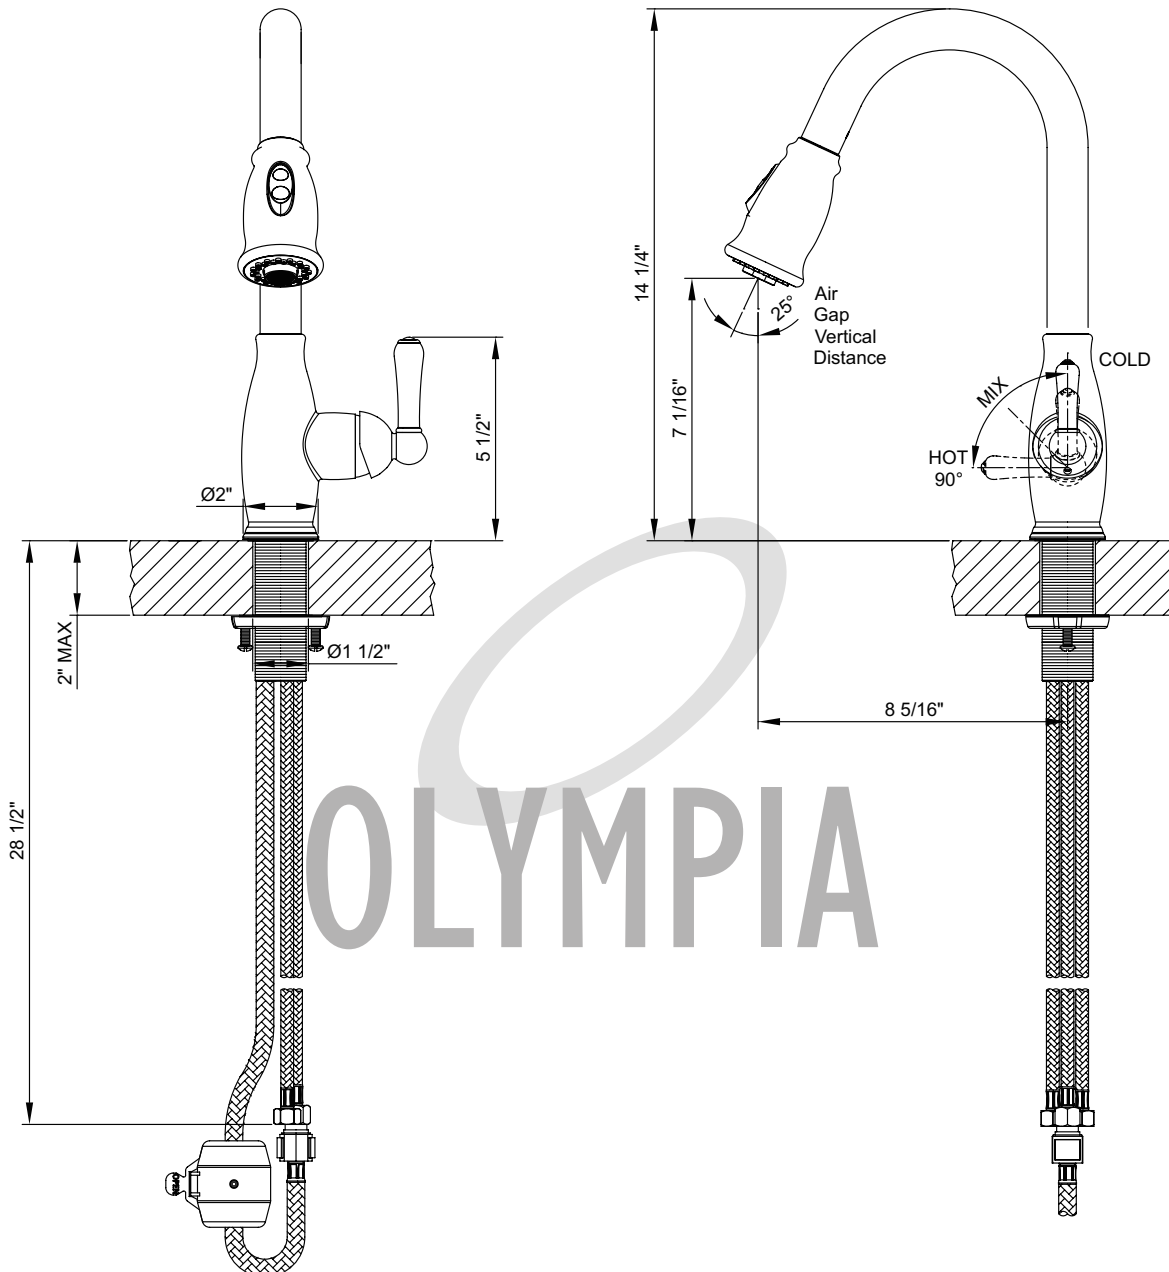

OLYMPIA FAUCETS
VALUE FOR BUILDERS

**K-5040
ACCENT SERIES**

Single Handle Pull-Down Kitchen Faucet

- Lever Handle
- Pull-Down Head with 2 Spray Patterns Swivel 360 Degrees
- 8" Reach, 7-1/2" From Deck to Aerator
- Ceramic Disc Cartridge
- 1 or 3-Hole 8" Installation
- Ball Joint Swivel Spray Head
- Easy-Install 30" Flex Supply Lines With 3/8" Connections
- With 1.8 GPM Flow Rate
- Quick Connect Spray Head Hose and Weight, Easy-install mounting nut
- Deck Cover Plate Included

OLYMPIA