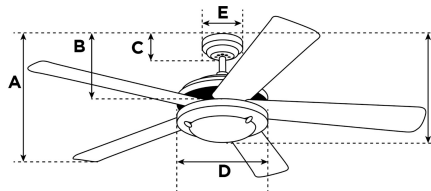

Item Number 7201100

Zander Ceiling Fan

52" Gun Metal Finish Reversible Blades
(Applewood/Black) Includes Light Kit with Opal
Frosted Glass

Specifications

Size	52"
Blades	Reversible MDF Blades (Applewood/Black)
Blade Pitch	12°
Approved Location	Indoor
Suggested Room Size	Large Room (up to 15x15)
Down Rod	1/2" x 6"
Installation	Down Rod Only
Max. Ceiling Angle	N/A
Lead Wire	54"
Light Bulb Usage	Includes (2) Medium (E26) Base, 13 Watt CFL Mini-Twists
Control	Remote Control Included
Motor Finish	Gun Metal
Motor Material	Silicon Steel Motor 153mm x 17mm
Reverse Airflow	Yes
Capacitor	Single
Switch Housing Cap	Included

A. Top of Canopy to Bottom of Blades	11.9"
B. Top of Canopy to Bottom of Switch House	14.3"
C. Top of Canopy to Bottom of Canopy	2.2"
D. Width of Motor Housing	10.3"
E. Width of Canopy	6"
F. Top of Canopy to Bottom of Glass	16.5"