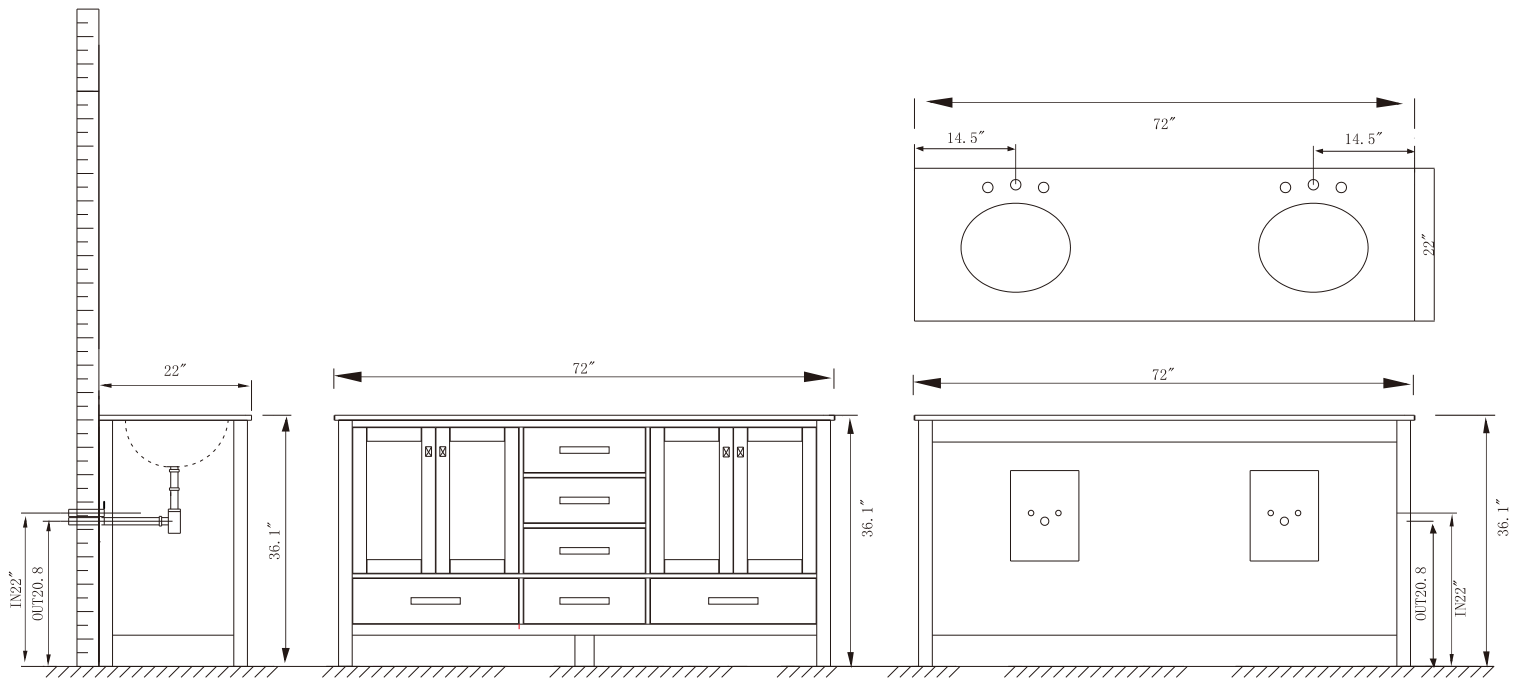

Vinnova Gela Vanity Collection 723072-WH-CA-NM

Features

Makes a dramatic statement in any bathroom

Crafted of laminated solid wood

Available in Espresso, Grey and White finish

Double Round Under-Mount Sinks

Generous storage space for toiletries

Alluring satin nickel-finish hardware

Six Soft-Closing Drawers and Four Soft-Closing Doors

Easy plumbing and faucet installation*

* Does not include faucet, drain assembly, backsplash or P-trap