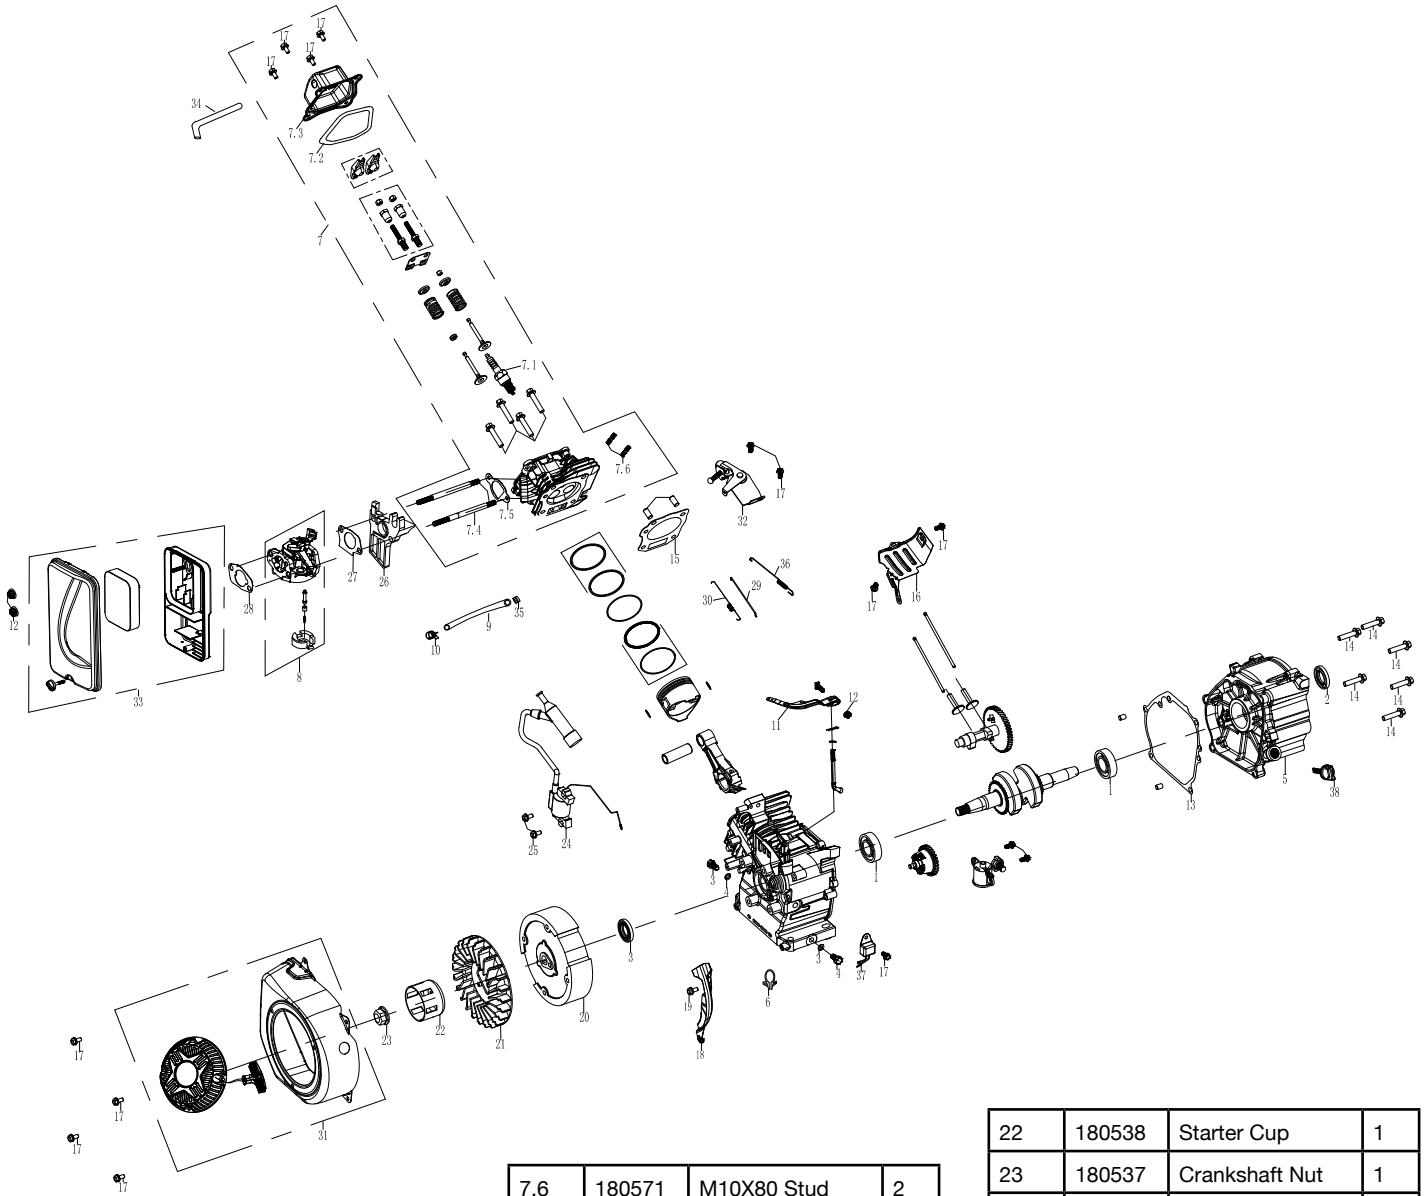

WGen2000 ENGINE VIEW

No.	Part.	Description	Qty
1	180556	Ball Bearing	2
2	180541	Oil Seal	2
3	180543	Drain Plug	2
4	180544	Drain Plug Seal	2
5	180546	Crankcase Cover	1
6	170502	Hose Clip	1
7	180548	Cylinder Head Assy	1
7.1	180526	Spark Plug	1
7.2	180555	Valve Cover Gasket	1
7.3	180554	Valve Cover	1
7.4	140515	M6 Stud	2
7.5	140516	Gasket	1

7.6	180571	M10X80 Stud	2
8	140512	Carburetor Assy	1
9	140518	Fuel Hose	1
10	140508	Hose Clamp	1
11	180549	Governor Arm	1
12	100548	M6 Nut	3
13	180545	Gasket	1
14	110503	M8X30	6
15	180547	Cylinder Head Gasket	1
16	180533	Heat Shield	1
17	120505	M6X12	13
18	180566	Dust Plate	1
19	180567	M6X20	1
20	180540	Flywheel Assy	1
21	180539	Engine Cooling Fan	1

22	180538	Starter Cup	1
23	180537	Crankshaft Nut	1
24	180542	Ignition Coil Assy	1
25	100518	M6X25	2
26	140514	Spacer	1
27	140513	Gasket	1
28	140517	Gasket	1
29	180570	Governor Linkage	1
30	180551	Throttle Return Spring	1
31	170501	Recoil Assy	1
32	180552	Governor Bracket	1
33	160501	Air Cleaner Assy	1
34	180559	Vent	1
35	140506	Fitting	1
36	180550	Governor Spring	1
37	180509	Amplifier	1
38	180557	Dipstick	1

WGen2000 EXPLODED VIEW

No.	Part.	Description	Qty
1	100550	Frame	1
2	105560	Damper	2
3	100559	Damper	2
4	100520	M8 Nut	4
5	180524	M8 Nut	6
6	150519	Hose	1
7	180569	Bracket	1
8	120505	M6X12	15
9	110520	Bracket	1
10	180565	Engine Assy	1
11	130520	Control Panel Assy	1
11.1	130502	Start Switch	1
11.2	130518	Circuit Breaker 1P18A	1
11.3	130512	R5-20 Receptacle	2
12	180568	Dust Plate	1
13	100516	M8X16	2
14	120538	Alternator Assy	1
14.1	120526	Terminal Block	1
14.2	120525	Brush Assy	1