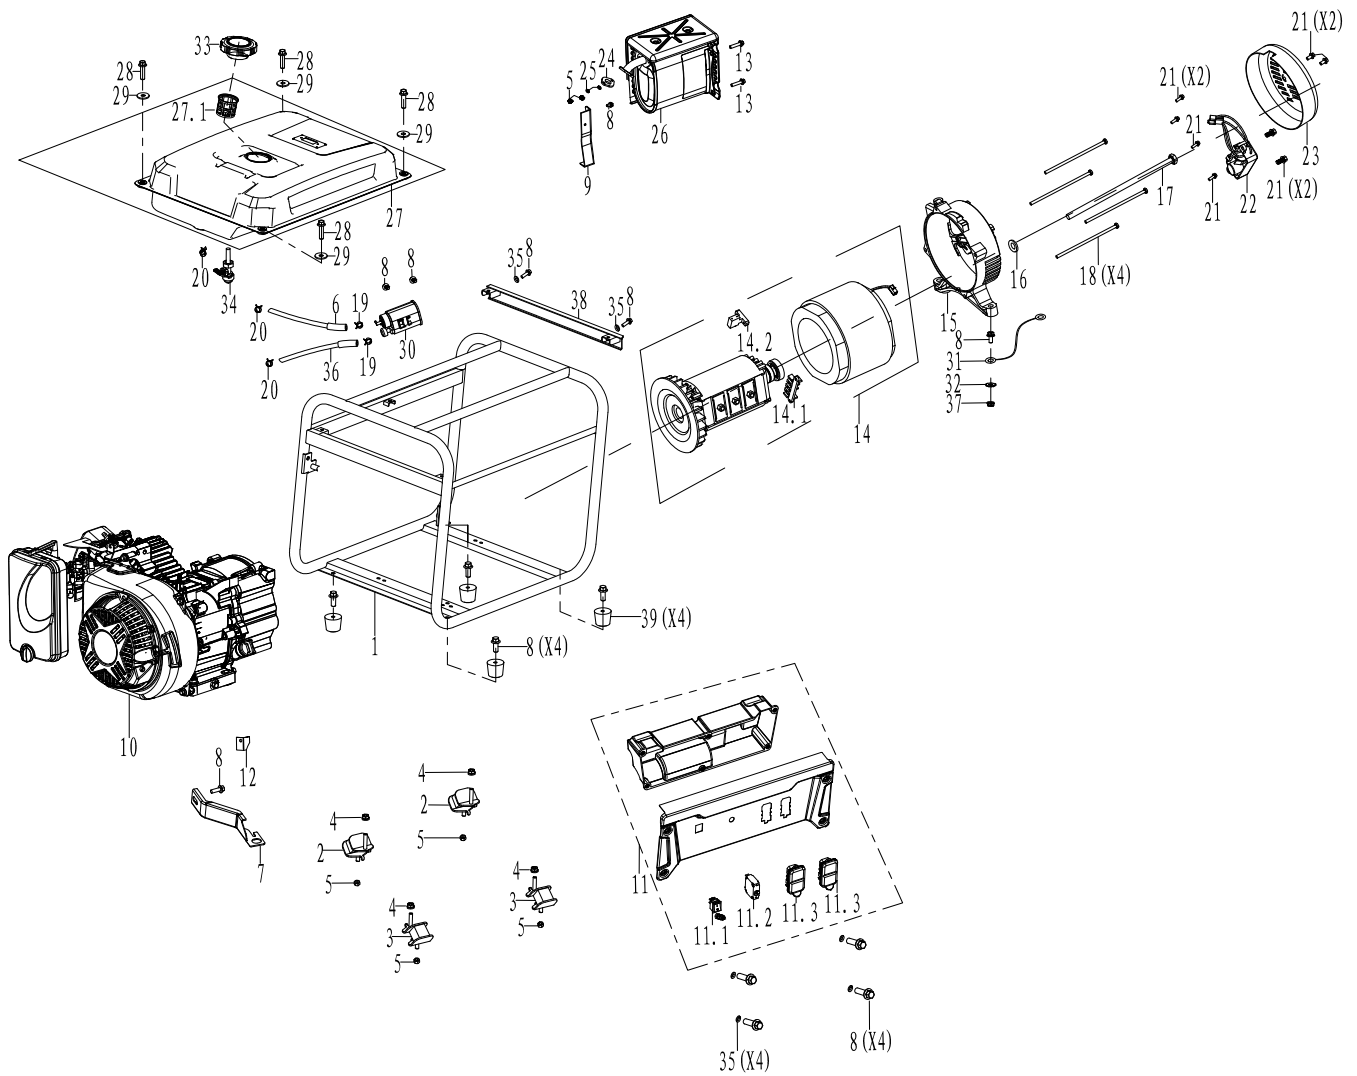

WGen2000 ENGINE VIEW

No.	Part.	Description	Qty
1	180556	Ball Bearing	2
2	180541	Oil Seal	2
3	180543	Drain Plug	2
4	180544	Drain Plug Seal	2
5	180546	Crankcase Cover	1
6	170502	Hose Clip	1
7	180548	Cylinder Head Assy	1
7.1	180526	Spark Plug	1
7.2	180555	Valve Cover Gasket	1
7.3	180554	Valve Cover	1
7.4	140515	M6 Stud	2
7.5	140516	Gasket	1

7.6	180571	M10X80 Stud	2
8	140512	Carburetor Assy	1
9	140518	Fuel Hose	1
10	140508	Hose Clamp	1
11	180549	Governor Arm	1
12	100548	M6 Nut	3
13	180545	Gasket	1
14	110503	M8X30	6
15	180547	Cylinder Head Gasket	1
16	180533	Heat Shield	1
17	120505	M6X12	13
18	180566	Dust Plate	1
19	180567	M6X20	1
20	180540	Flywheel Assy	1
21	180539	Engine Cooling Fan	1

22	180538	Starter Cup	1
23	180537	Crankshaft Nut	1
24	180542	Ignition Coil Assy	1
25	100518	M6X25	2
26	140514	Spacer	1
27	140513	Gasket	1
28	140517	Gasket	1
29	180570	Governor Linkage	1
30	180551	Throttle Return Spring	1
31	170501	Recoil Assy	1
32	180552	Governor Bracket	1
33	160501	Air Cleaner Assy	1
34	180559	Vent	1
35	140506	Fitting	1
36	180550	Governor Spring	1
37	180509	Amplifier	1
38	180557	Dipstick	1

WGen2000 EXPLODED VIEW

No.	Part.	Description	Qty
1	100550	Frame	1
2	105560	Damper	2
3	100559	Damper	2
4	100520	M8 Nut	4
5	180524	M8 Nut	6
6	150519	Hose	1
7	180569	Bracket	1
8	120505	M6X12	15
9	110520	Bracket	1
10	180565	Engine Assy	1
11	130520	Control Panel Assy	1
11.1	130502	Start Switch	1
11.2	130518	Circuit Breaker 1P18A	1
11.3	130512	R5-20 Receptacle	2
12	180568	Dust Plate	1
13	100516	M8X16	2
14	120538	Alternator Assy	1
14.1	120526	Terminal Block	1
14.2	120525	Brush Assy	1