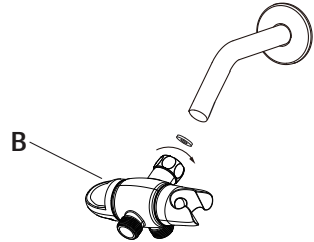

TOOLS REQUIRED

Wrench

PACKAGE CONTENTS

Part	Description	Quantity
A	Handshower	1
B	Diverter	1
C	Showerhead	1
D	Hose	1

Installation

1 Preparing for installation

- Remove the existing showerhead (counterclockwise) with a wrench.
- Clean the shower arm thread.

2 Installing the diverter

- Hand-tighten the diverter (B) (clockwise) onto the shower arm.

3 Installing the showerhead

- Hand-tighten the showerhead (C) (clockwise) onto the diverter (B).

4 Installing the handshower and hose