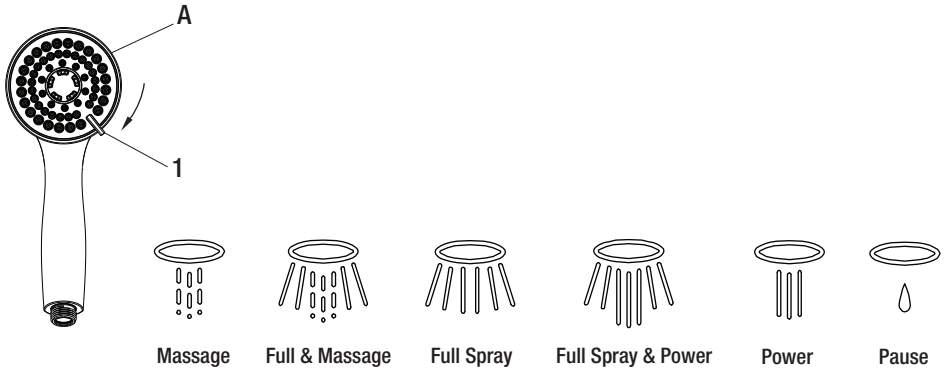

2 Installing the diverter

- Hand-tighten the diverter (B) (clockwise) onto the shower arm.

3 Installing the showerhead

- Hand-tighten the showerhead (C) (clockwise) onto the diverter (B).

4 Installing the handshower and hose

- Connect the hose (D) to the remaining outlet on the diverter (B).
- Attach the other end of the hose to the handshower (A).

5 Finishing the installation

- Turn on the water supply, check for leaks, and tighten as needed.
- Place the handshower into the handshower holder.

Operation

1 Switching between the different functions

- This is a 6-function handshower. Turn the switch handle (1) clockwise to switch between the six settings as shown below:

Care and Cleaning

- Preserve the finish of the showerhead and handshower combo kit using a non-abrasive wax.
- When using non-abrasive cleaners, rinse off immediately when finished cleaning the showerhead and handshower combo kit.
- Do not use abrasive cleaners when cleaning this showerhead and handshower combo kit.