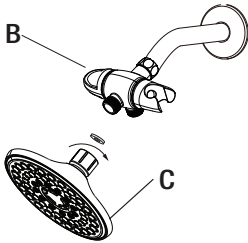

TOOLS REQUIRED

Wrench

PACKAGE CONTENTS

Part	Description	Quantity
A	Handshower	1
B	Diverter	1
C	Showerhead	1
D	Hose	1

Installation

1 Preparing for installation

- Remove the existing showerhead (counterclockwise) with a wrench.
- Clean the shower arm thread.

2 Installing the diverter

- Hand-tighten the diverter (B) (clockwise) onto the shower arm.

3 Installing the showerhead

- Hand-tighten the showerhead (C) (clockwise) onto the diverter (B).

4 Installing the handshower and hose

- Connect the hose (D) to the remaining outlet on the diverter (B).
- Attach the other end of the hose to the handshower (A).

5 Finishing the installation

- Turn on the water supply, check for leaks, and tighten as needed.
- Place the handshower into the handshower holder.